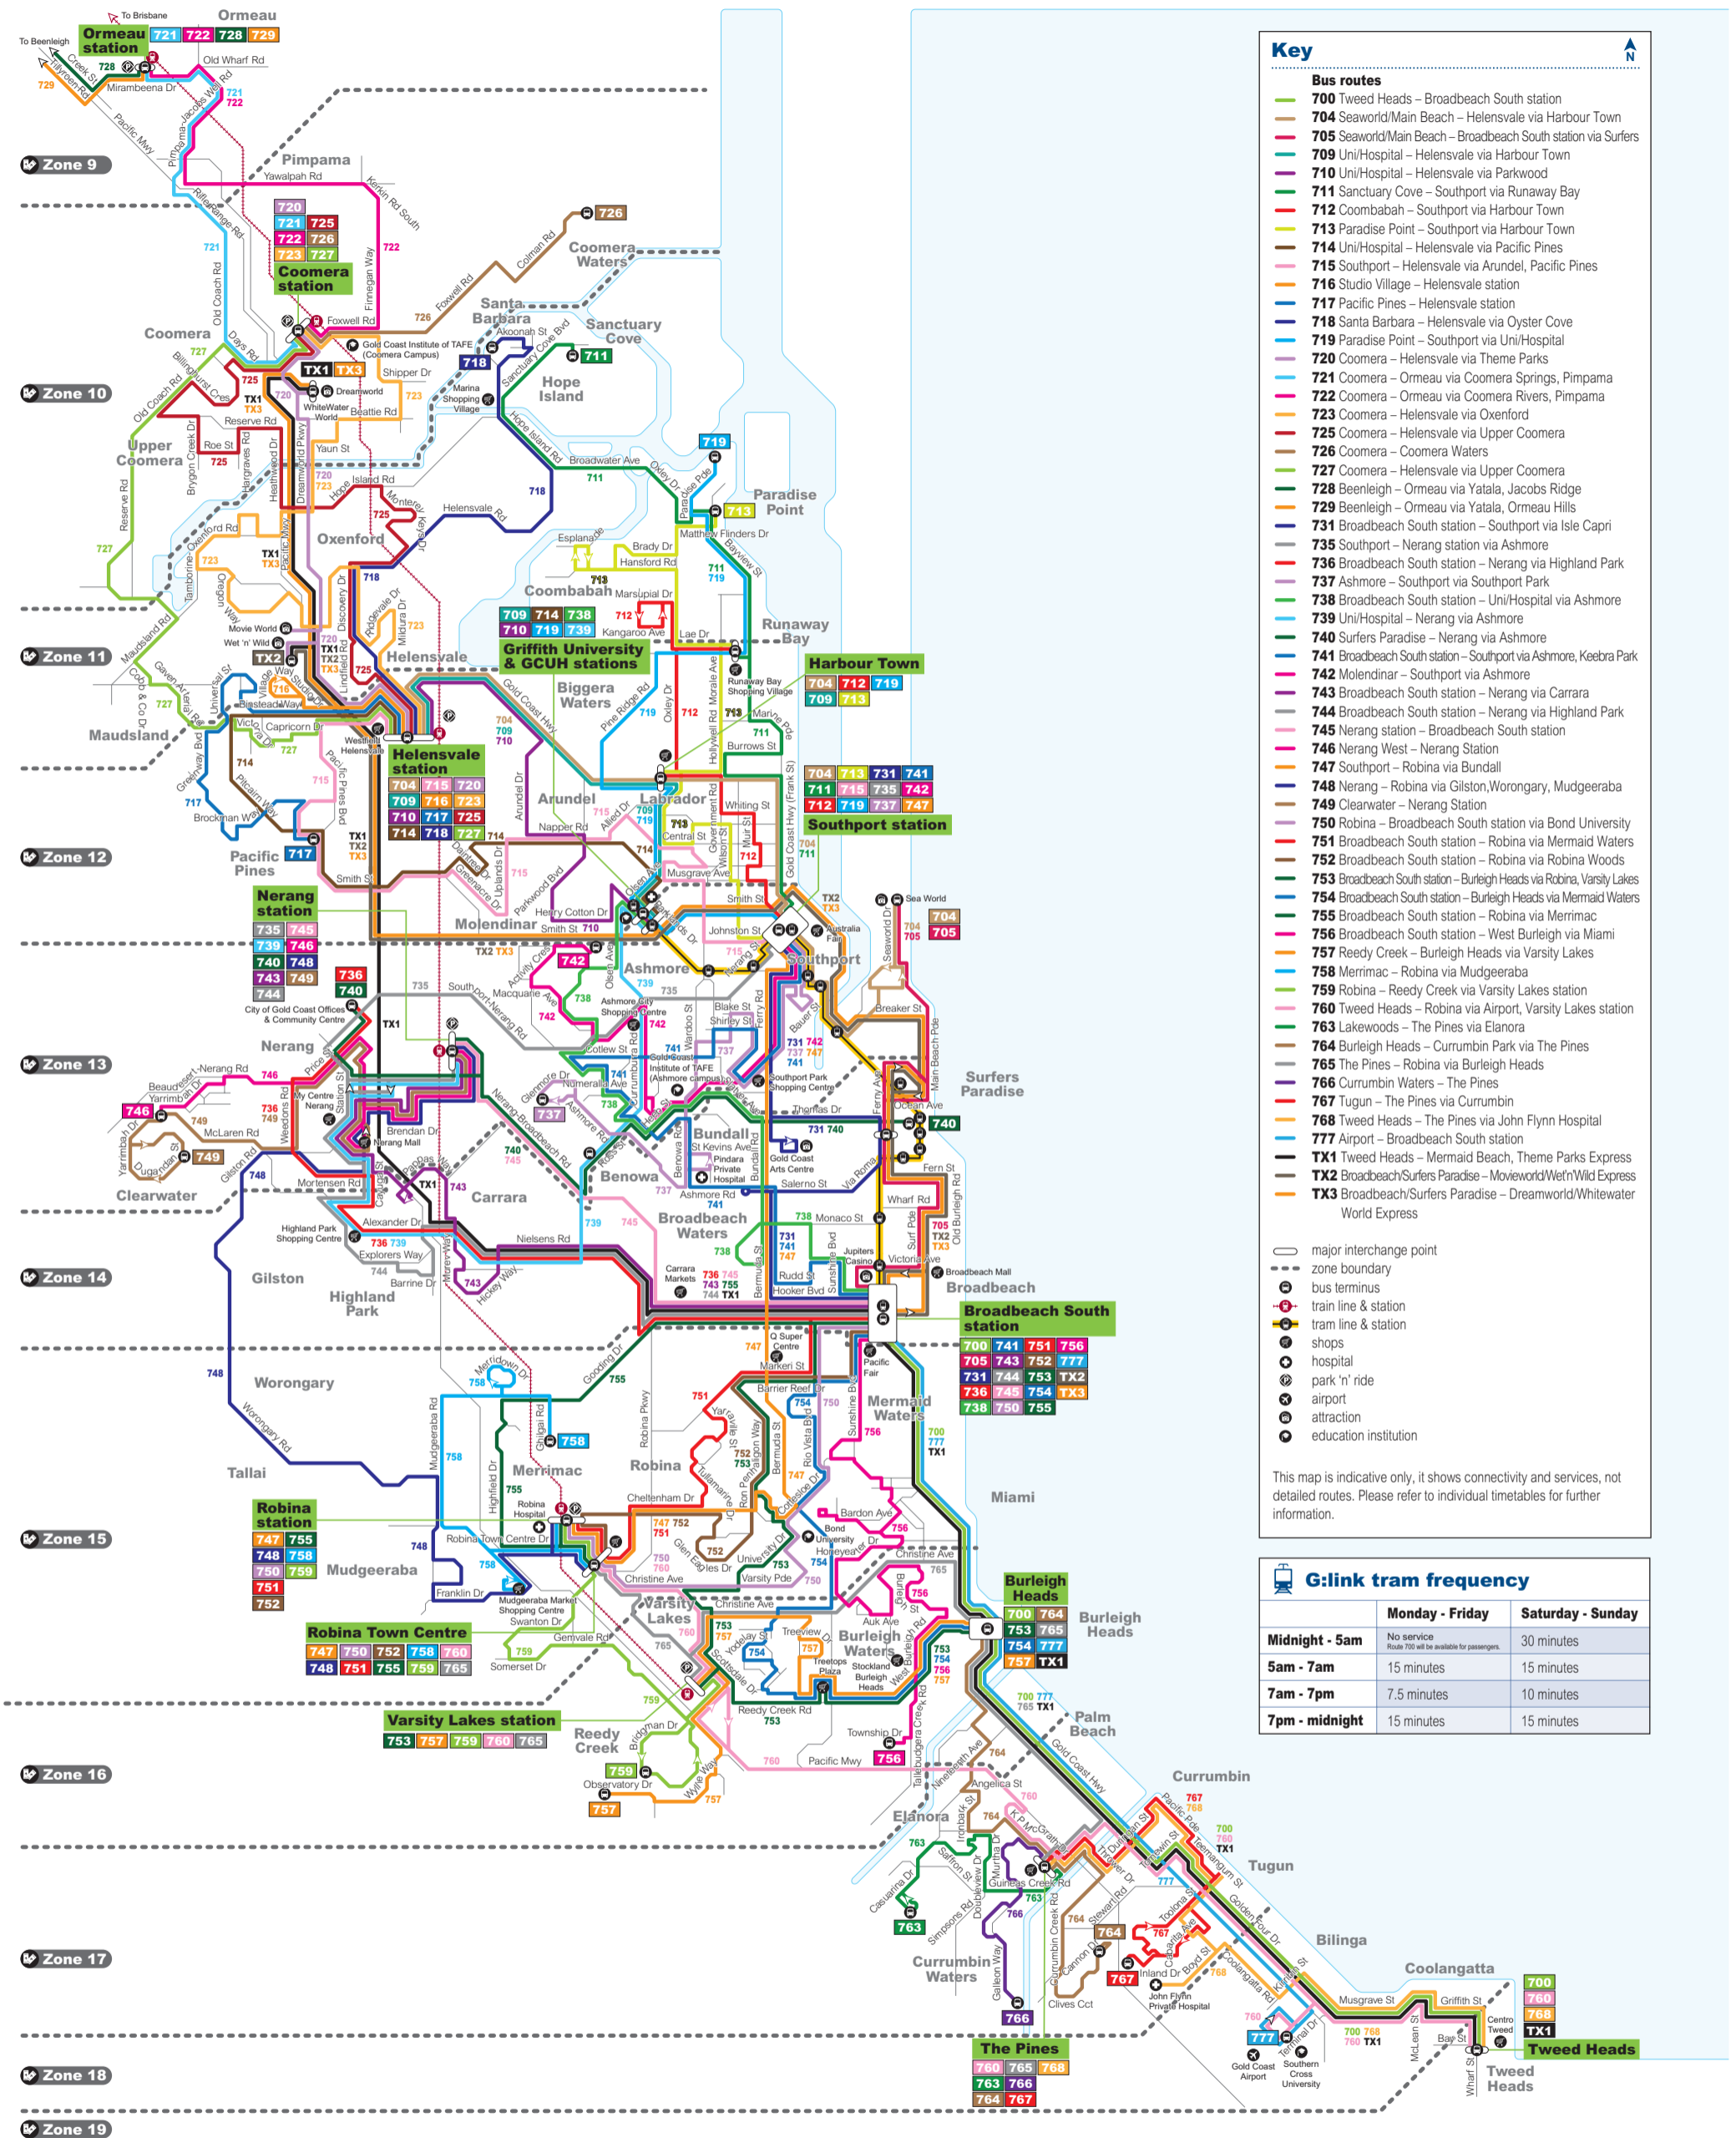

Gold Coast network map

Effective 1 November 2015

Download MyTransLink app, visit translink.com.au or call 13 12 30