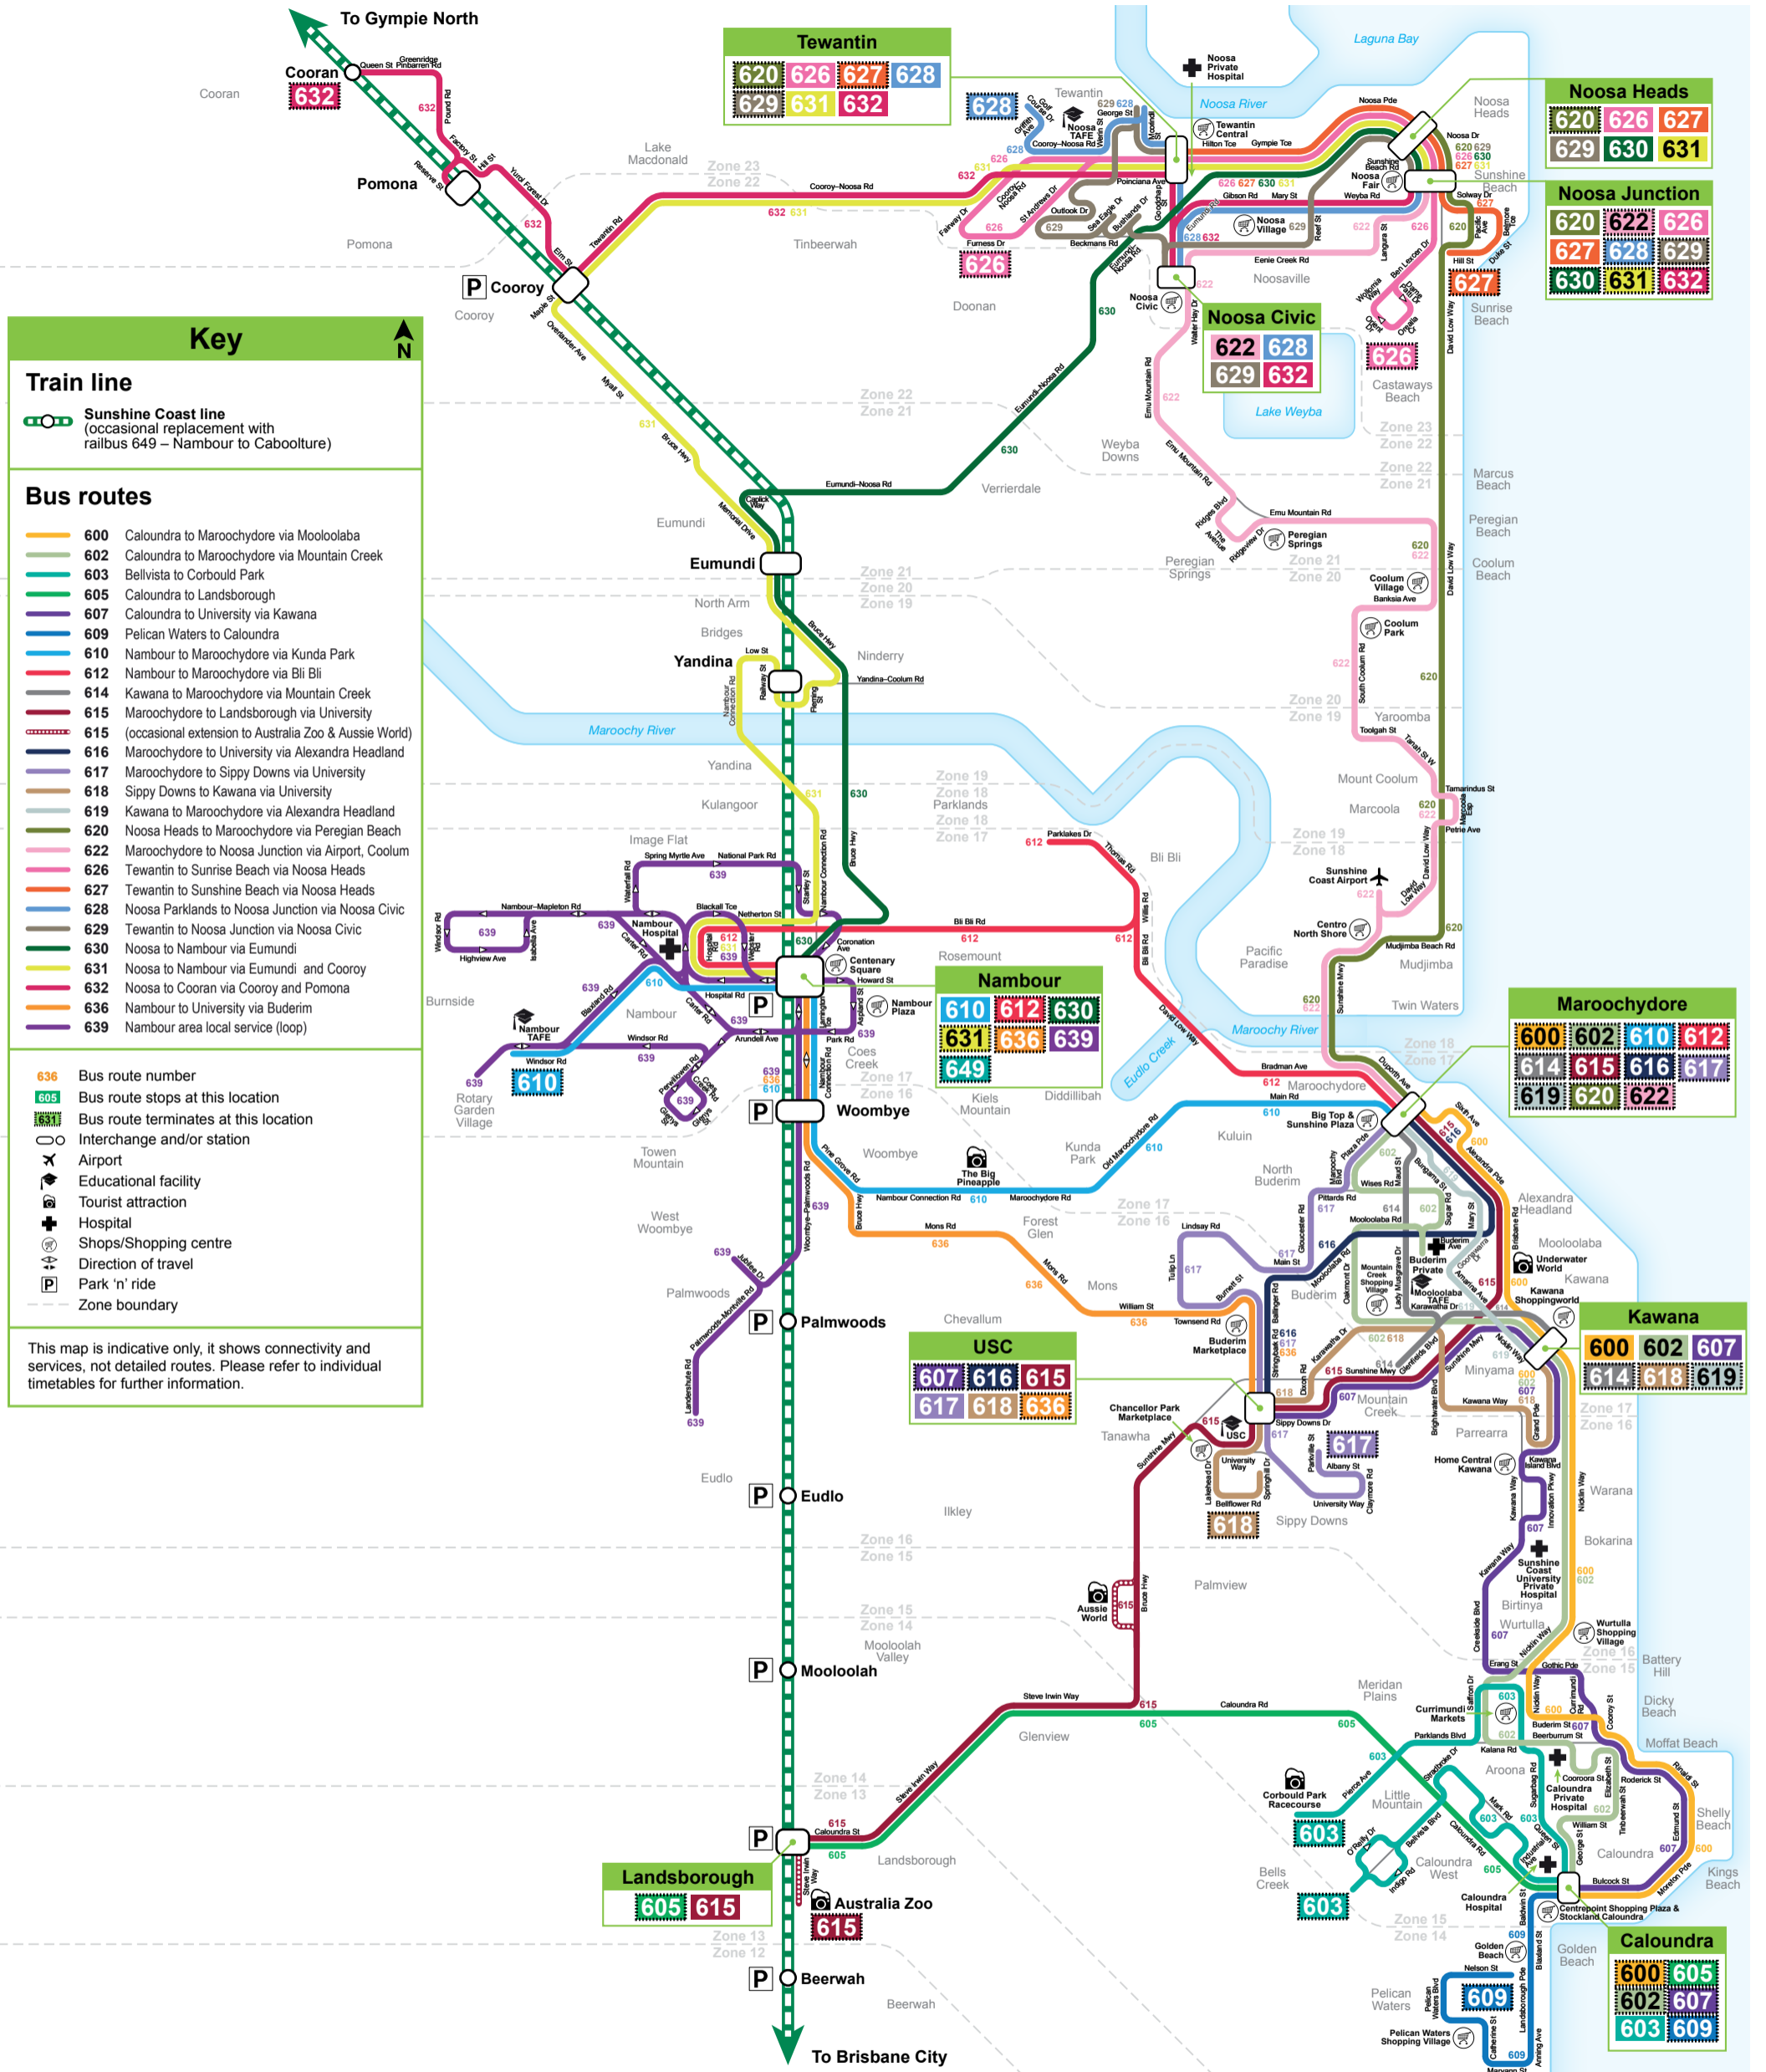

Sunshine Coast network map

Effective 7 July 2014

Visit translink.com.au or call 13 12 30

Great state. Great opportunity.

Queensland Government