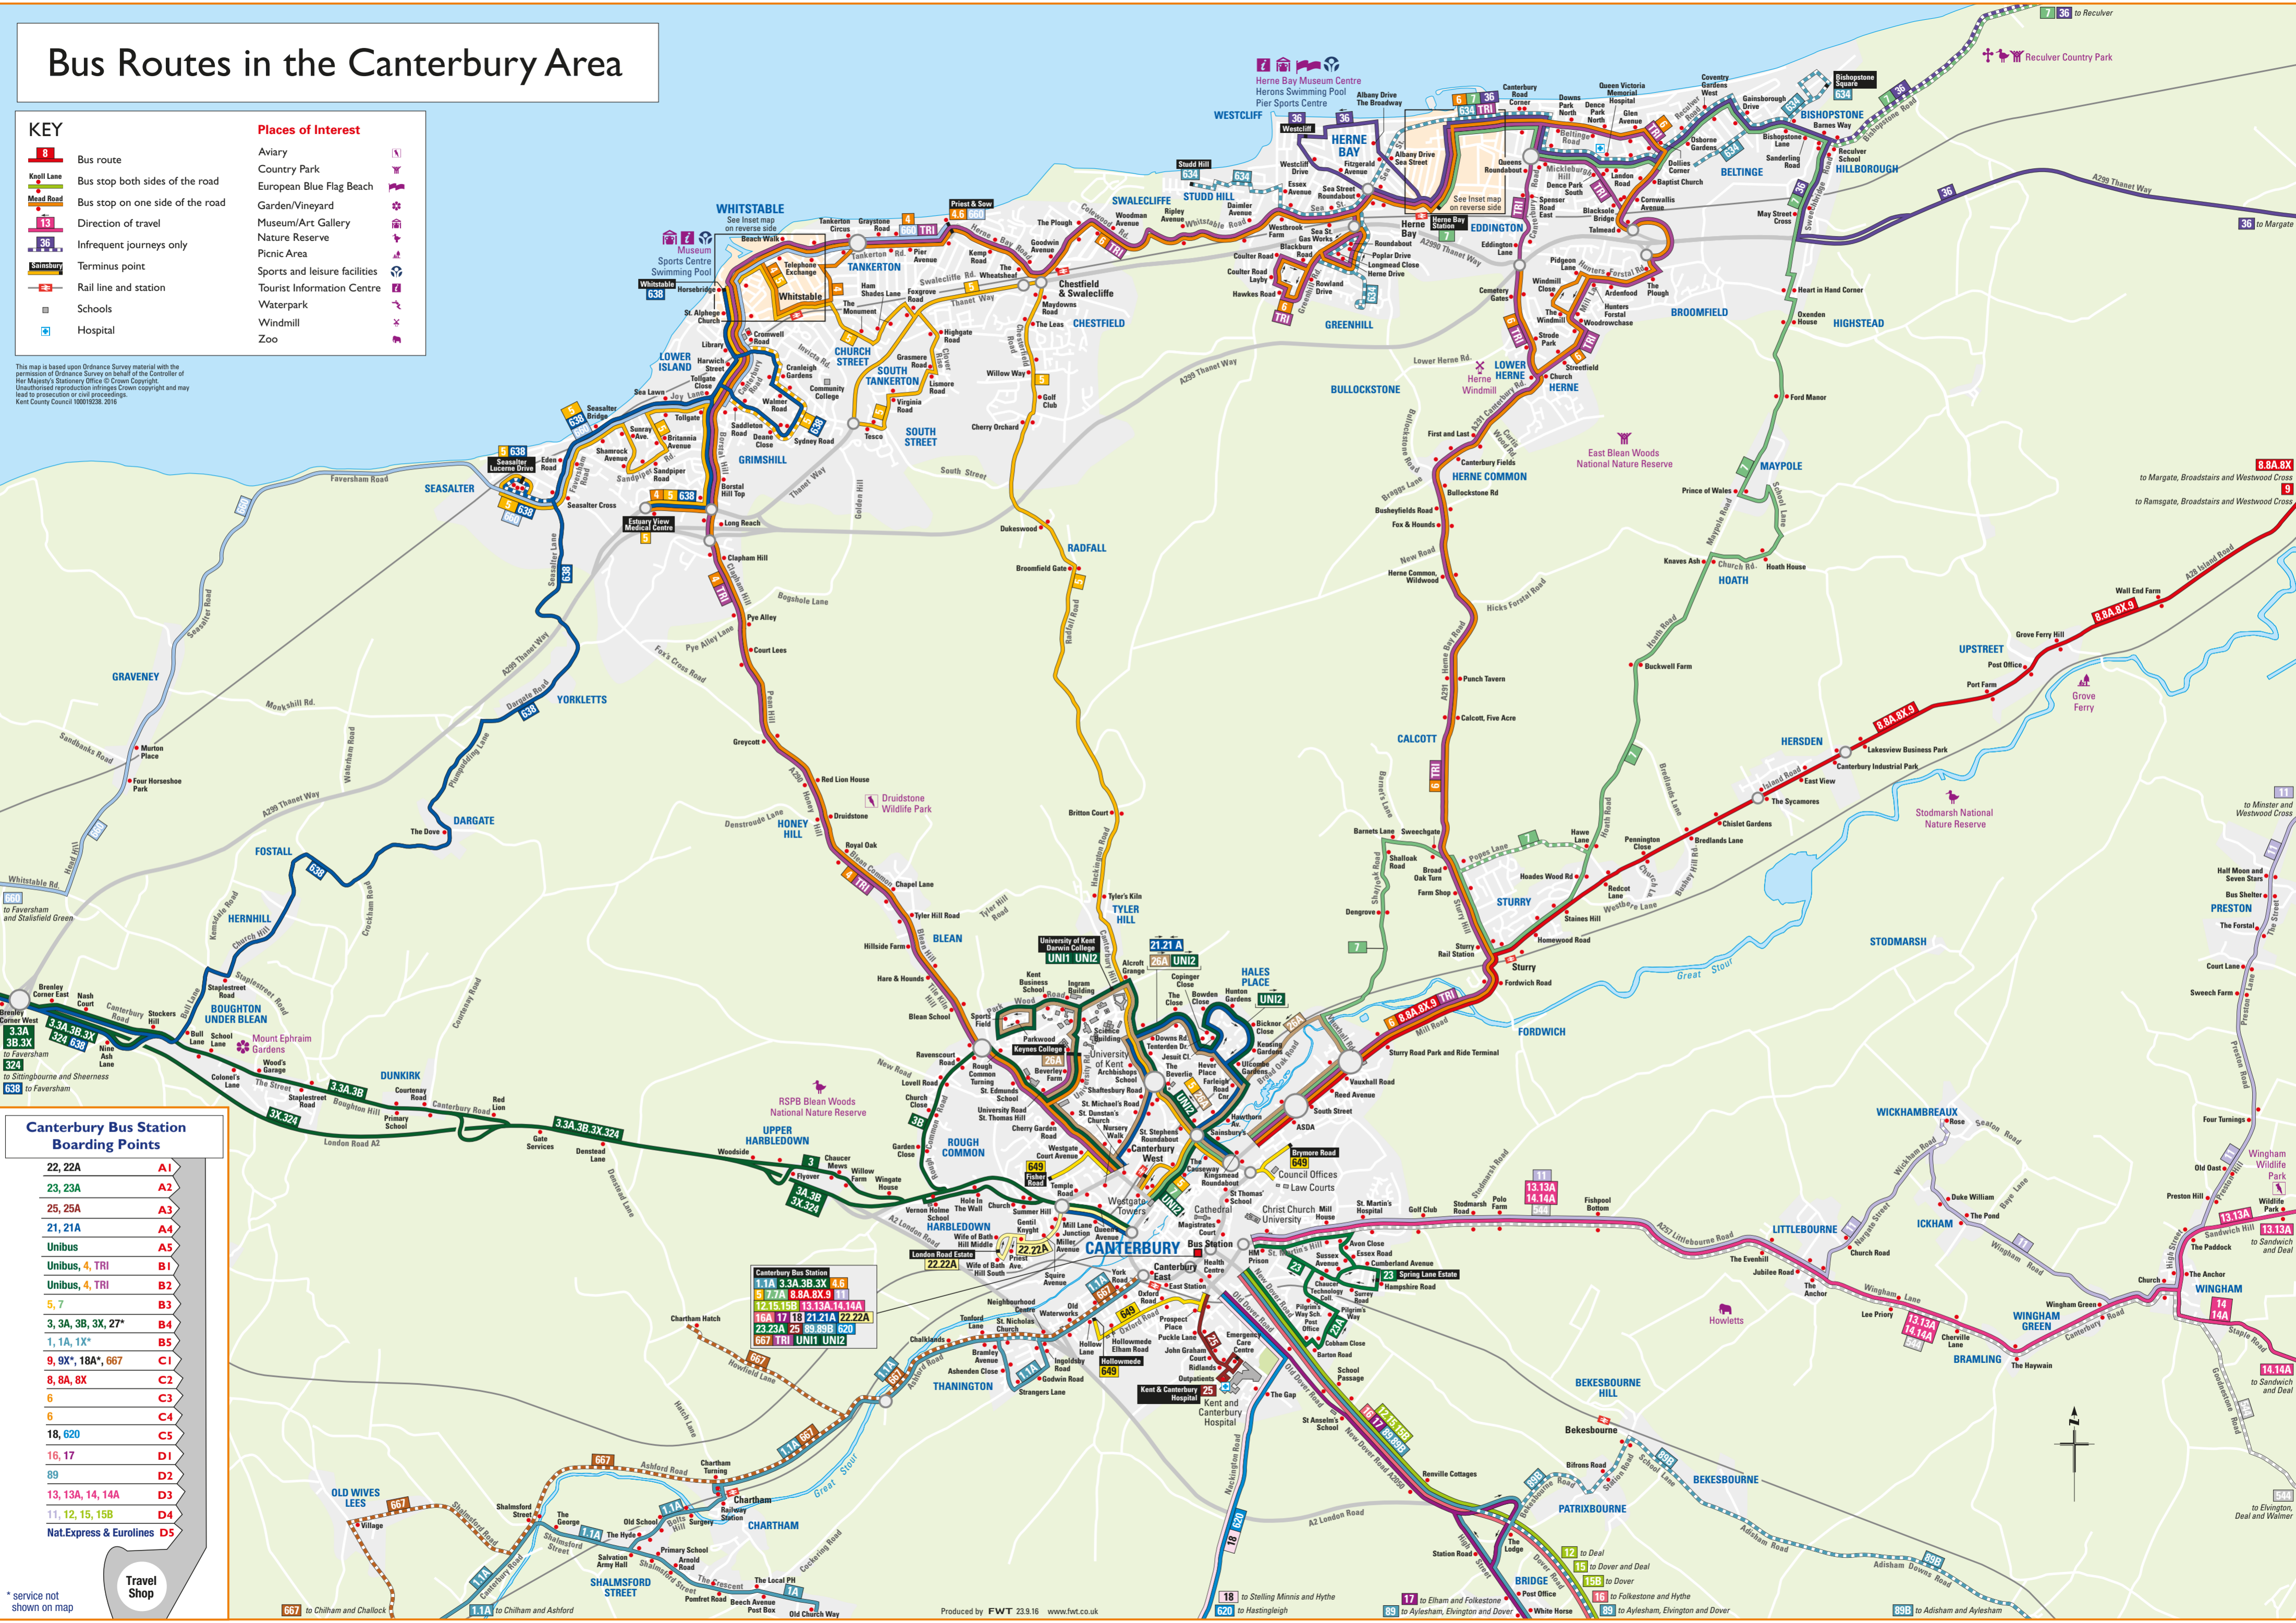

Bus Routes in the Canterbury Area

KEY

- 8** Bus route
- Knoll Lane** Bus stop both sides of the road
- Mead Road** Bus stop on one side of the road
- 13** Direction of travel
- 36** Infrequent journeys only
- Sainsbury** Terminus point
- 36** Rail line and station
- 36** Hospital

This map is based upon Ordnance Survey material with the permission of Ordnance Survey on behalf of the Controller of Her Majesty's Stationery Office © Crown Copyright. Unauthorised reproduction infringes Crown copyright and may lead to prosecution or civil proceedings. Kent County Council 100019238. 2016

Canterbury Bus Station Boarding Points

22, 22A	A1
23, 23A	A2
25, 25A	A3
21, 21A	A4
Unibus	A5
Unibus, 4, TRI	B1
Unibus, 4, TRI	B2
5, 7	B3
3, 3A, 3B, 3X, 27*	B4
1, 1A, 1X*	B5
9, 9X*, 18A*, 667	C1
8, 8A, 8X	C2
6	C3
6	C4
18, 620	C5
16, 17	D1
89	D2
13, 13A, 14, 14A	D3
11, 12, 15, 15B	D4
Nat.Express & Eurolines	D5

Canterbury Bus Station

1.1A	3.3A	3B	3X	4.6
5	7.7A	8.8A	8X	9
12	15	15B	13.13A	14.14A
16A	17	18	21.21A	22.22A
23.23A	25	89	89B	620
667	TRI	UNI	UNI2	

Travel Shop

* service not shown on map