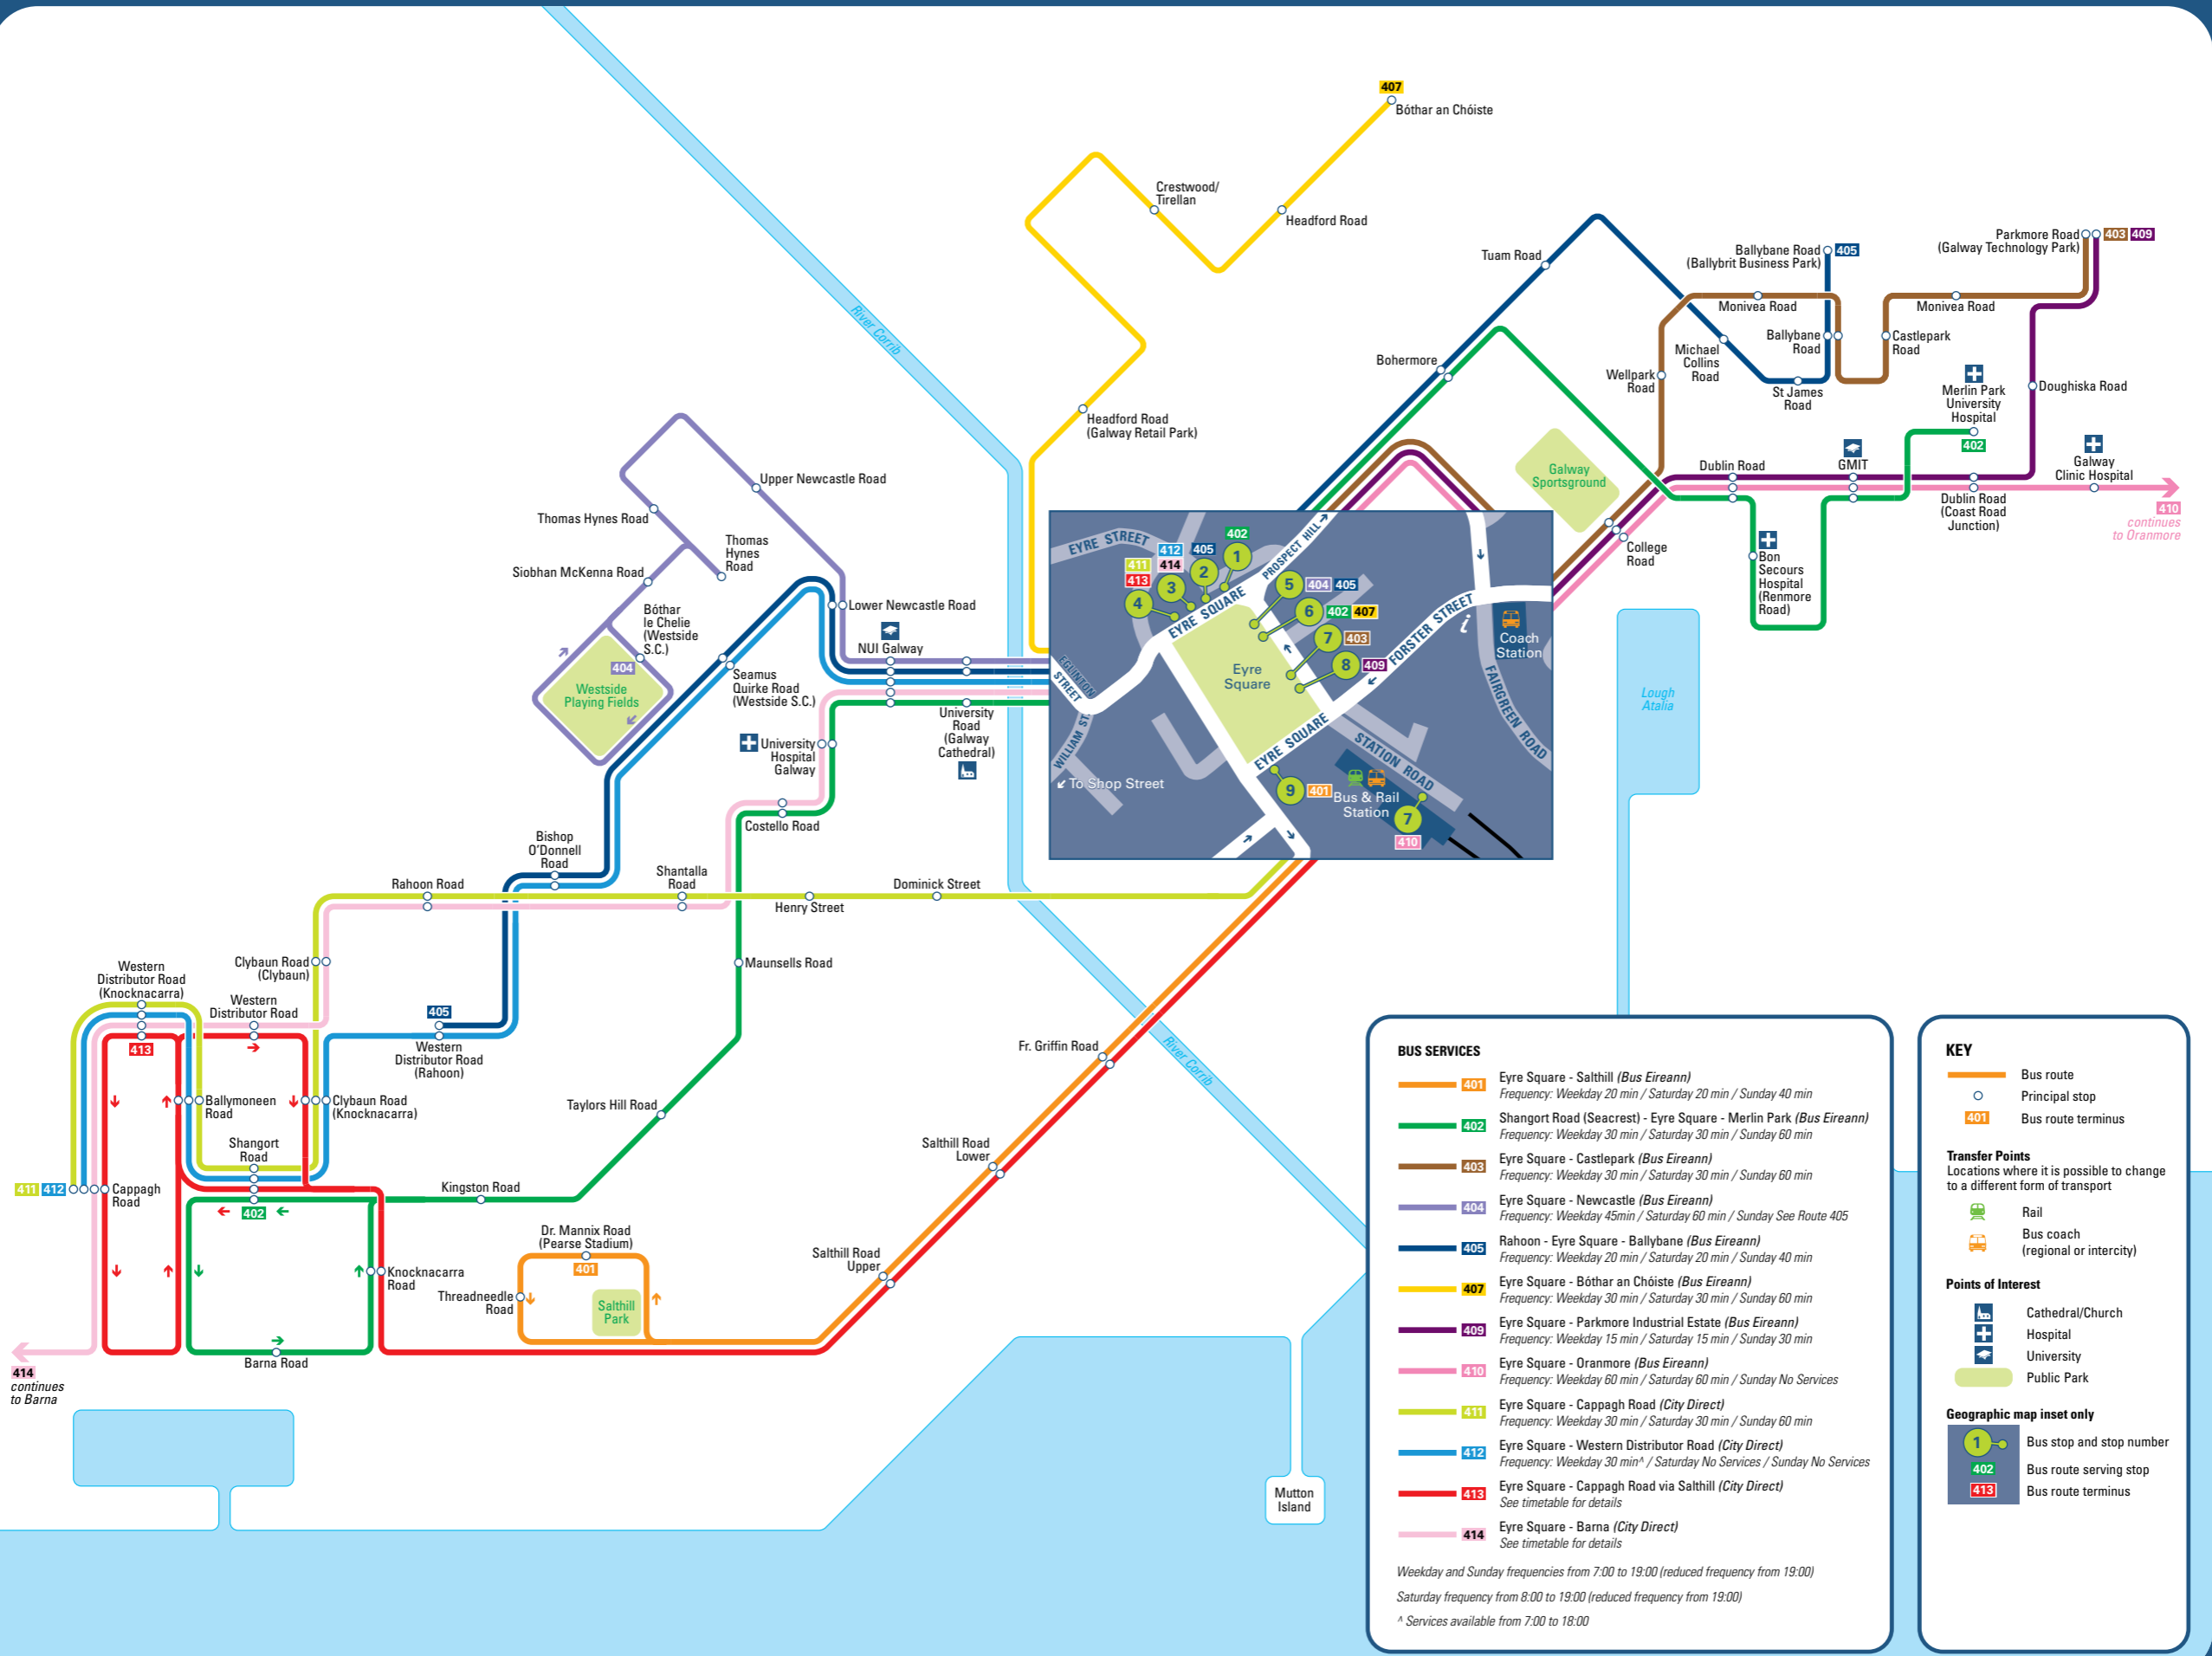

# Buses from Galway (Eyre Square)

## Destination Finder

Destination	Route	Stop No.
<b>B</b>		
Ballybane Road	403	7
	405	2
Ballybane Road (Ballybrit Business Park)	405	2
Ballymoneen Road	411, 413	4
	412	3
Barna	414	3
Barna Road	402	6
Bishop O'Donnell Road	405	5
	412	3
Bohermore	402	1
	405	2
Bon Secours Hospital  (Renmore Road)	402	1
Bóthar an Chóiste	407	6
Bóthar le Chelie (Westside S.C.)	404	5
<b>C</b>		
Cappagh Road	411, 413	4
	412, 414	3
Castlepark Road	403	7
Clybaun Road (Clybaun)	411	4
	414	3
Clybaun Road (Knocknacarra)	411, 413	4
	412	3
College Road	403, 410	7
	409	8

Destination	Route	Stop No.
Costello Road	402	6
	414	3
Crestwood/Tirellan	407	6
<b>D</b>		
Dr. Mannix Road (Pearse Stadium)	401	9
Dominick Street	411	4
Doughiska Road	409	8
Dublin Road	402	1
	409	8
	410	7
Dublin Road (Coast Road Junction)	409	8
	410	7
<b>F</b>		
Fr. Griffin Road	401	9
	413	4
<b>G</b>		
Galway Clinic Hospital 	410	7
GMIT	402	1
(Galway-Mayo Institute of Technology) 	409	8
	410	7
<b>H</b>		
Headford Road	407	6
Headford Road (Galway Retail Park)	407	6
Henry Street	411	4
<b>K</b>		
Kingston Road	402	6

Destination	Route	Stop No.
Seamus Quirke Road (Westside S.C.)	405	5
	412	3
Shangort Road	402	6
	411, 413	4
	412	3
Shantalla Road	411	4
	414	3
Siobhan McKenna Road	404	5
<b>T</b>		
Taylor's Hill Road	402	6
Thomas Hynes Road	404	5
Threadneedle Road	401	9
Tuam Road	405	2
<b>U</b>		
University Hospital Galway 	402	6
	414	3
University Road (Galway Cathedral) 	402	6
	404, 405	5
Upper Newcastle Road	404	5
<b>W</b>		
Wellpark Road	403	7
Western Distributor Road	413	4
	414	3
Western Distributor Road (Knocknacarra)	411, 413	4
	412, 414	3
Western Distributor Road (Rahoon)	405	5
	412	3