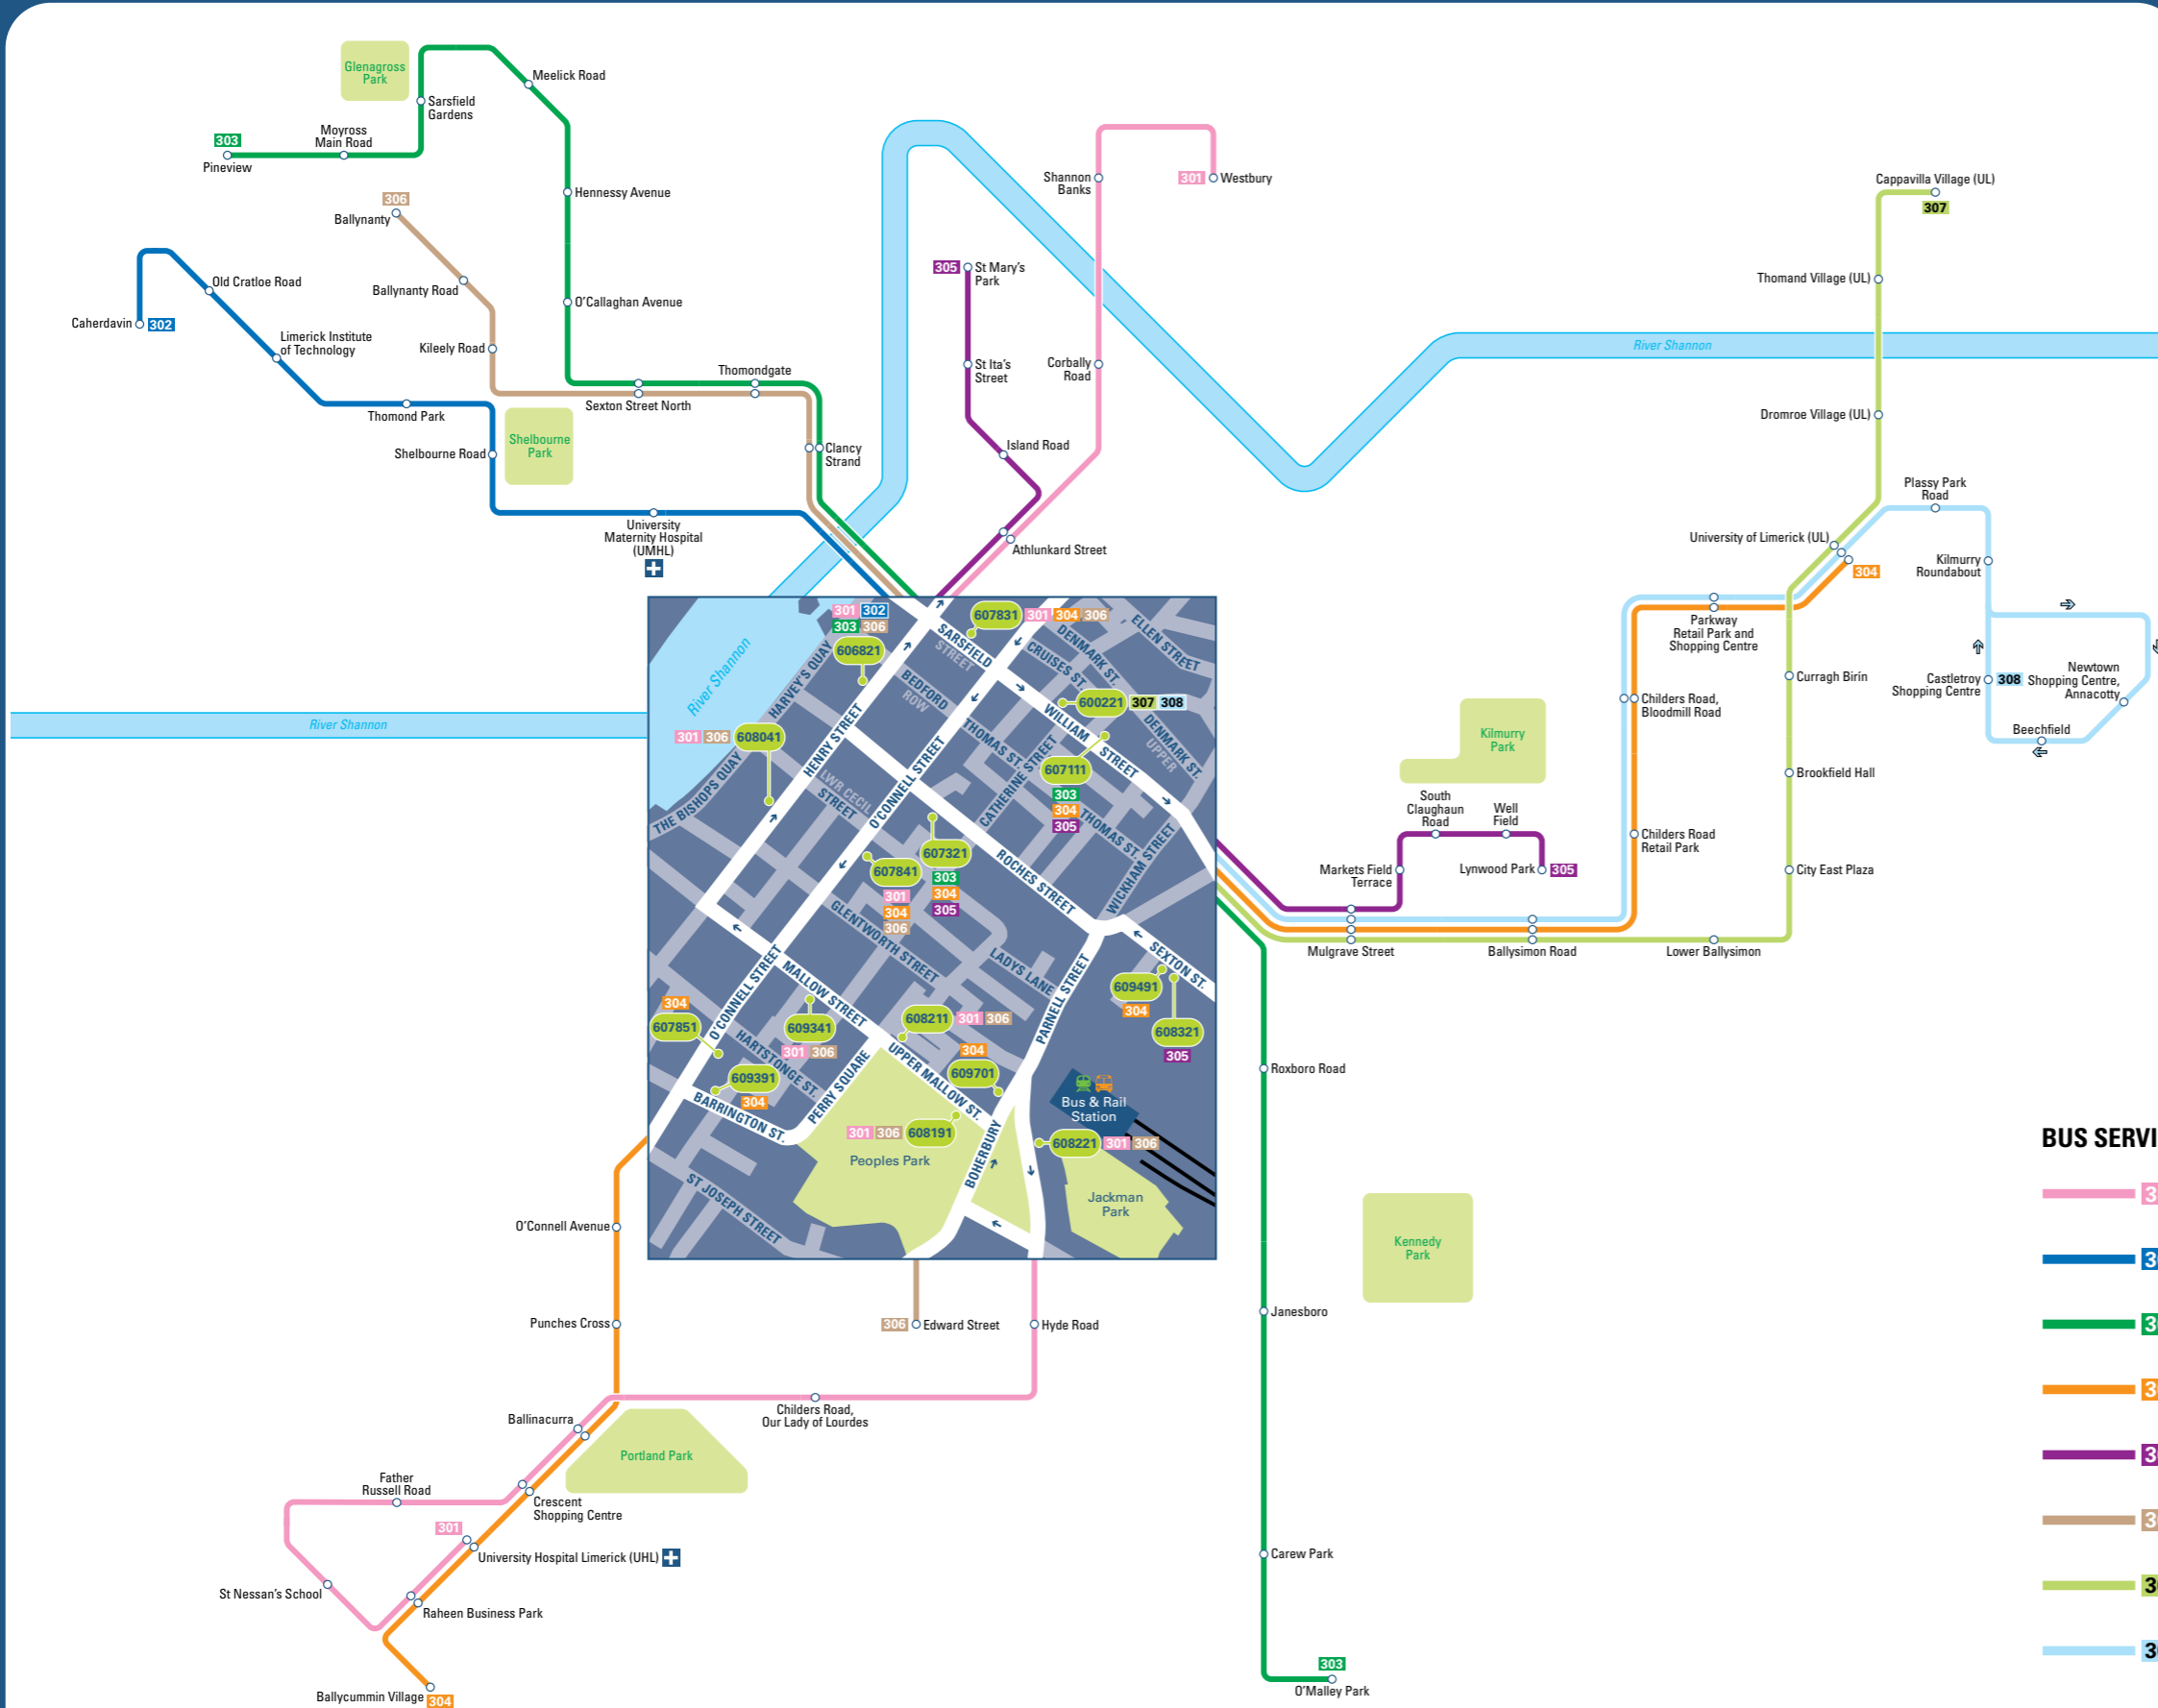

# Buses from Limerick

**KEY**

- Bus route
- Principal stop
- Bus route terminus

**Transfer Points**  
Locations where it is possible to change to a different form of transport

- Rail
- Bus coach (regional or intercity)

Destination	Route	Stop No.
Clancy Strand	303	606821, 607321
	306	606821, 608041, 608191, 609341
Corbally Road	301	606821, 608041, 608191, 609341
Crescent Shopping Centre	301	606821, 607831, 607841, 608211, 608221
	304	607321, 607831, 607841, 607851, 609491
Curragh Birin	307	600221
<b>D</b>		
Dromroe Village (UL)	307	600221
<b>E</b>		
Edward Street	306	607831, 607841, 608211, 608221
<b>F</b>		
Father Russell Road	301	606821, 607831, 607841, 608211, 608221
<b>H</b>		
Hennessy Avenue	303	606821, 607321
Hyde Road	301	606821, 607831, 607841, 608211, 608221
<b>I</b>		
Island Road	305	607321, 608321
<b>J</b>		
Janesboro	303	607111
<b>K</b>		
Kileely Road	306	606821, 608041, 608191, 609341
Kilmurry Roundabout	308	600221
<b>L</b>		
Limerick Institute of Technology	302	606821

Destination	Route	Stop No.
<b>S</b>		
St Ita's Street	305	607321, 608321
St Mary's Park	305	607321, 608321
St Nessian's School	301	606821, 607831, 607841, 608211, 608221
Sarsfield Gardens	303	606821, 607321
Sexton Street North	303	606821, 607321
	306	606821, 608041, 608191, 609341
Shannon Banks	301	606821, 608041, 608191, 609341
Shelbourne Road	302	606821
South Cloughaun Road	305	607111
<b>T</b>		
Thomand Village (UL)	307	600221
Thomondgate	303	606821, 607321
	306	606821, 608041, 608191, 609341
Thomond Park	302	606821
<b>U</b>		
University Hospital Limerick (UHL) 	301	606821, 607831, 607841, 608211, 608221
	304	607321, 607831, 607841, 607851, 609491
University of Limerick (UL)	304	607111, 607321, 608211, 609391, 609701
	307, 308	600221
University Maternity Hospital (UMHL) 	302	606821
<b>W</b>		
Well Field	305	607111
Westbury	301	606821, 608041, 608191, 609341