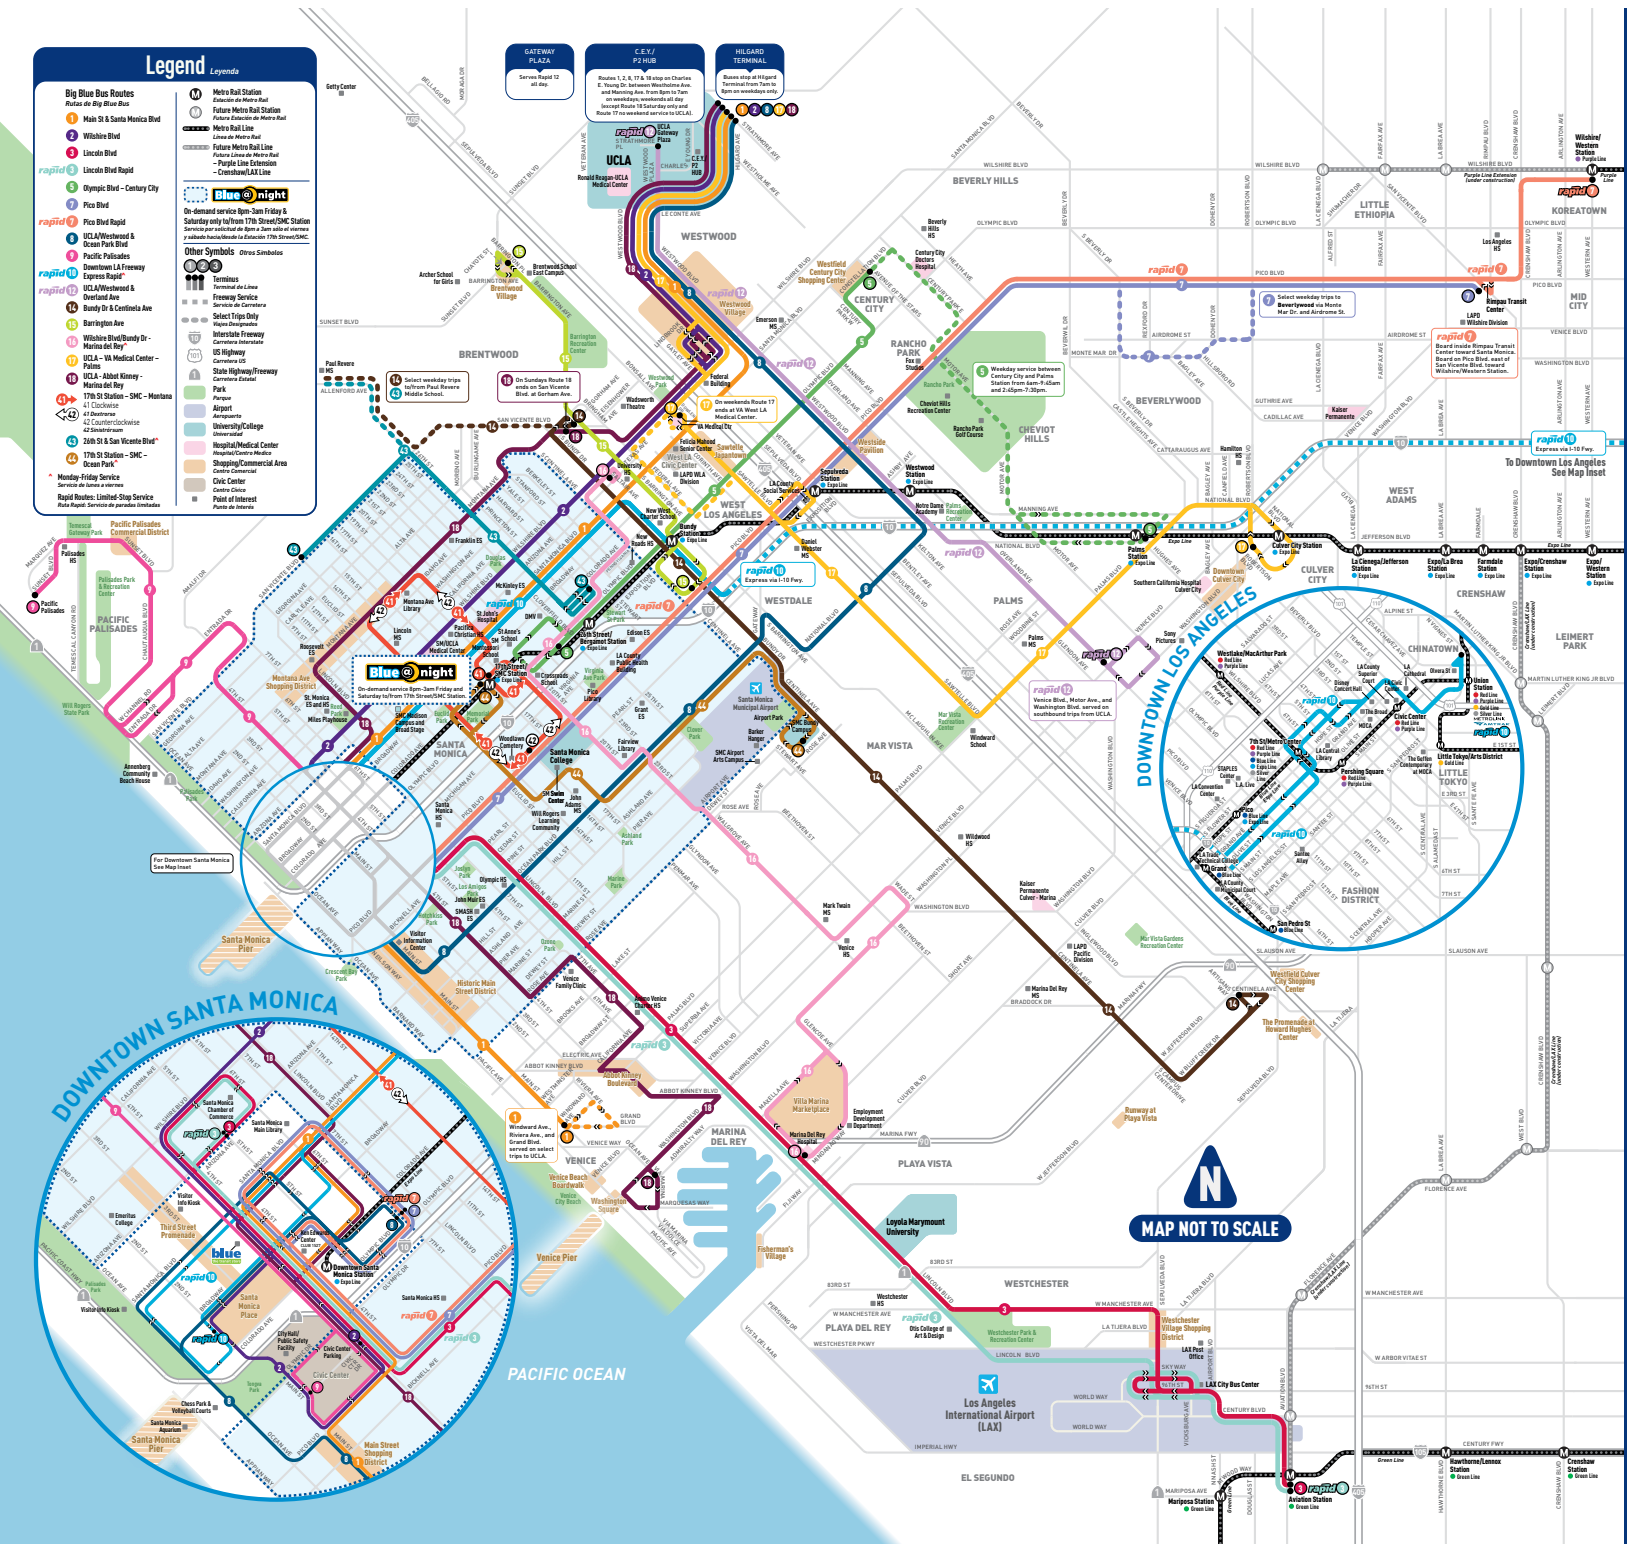

# bigbluebus SYSTEM MAP

Effective August 21, 2016

### Legend

**Big Blue Bus Routes**

- Bus-to-Bus Transfer
- Main St Santa Monica Blvd
- Wilshire Blvd
- Lincoln Blvd
- Lincoln Blvd Rapid
- Olympic Blvd - Century City
- Pico Blvd
- Pico Blvd Rapid
- UCLA Westwood & Ocean Park Blvd
- Pacific Palisades
- Downtown LA Freeway Express Rapid
- UCLA Westwood & Overland Ave
- UCLA - 94 Medical Center - Palms
- UCLA - Sabot Station - Marina del Rey
- 17th St Station - SMC - Marina del Rey
- 26th St & San Vicente Blvd
- 17th St Station - SMC - Ocean Park
- Monday-Friday Service
- Rapid Routes: Limited-Stop Service
- Blue @night

**Other Symbols / Icons**

- Transit Station
- Terminal
- Freeway Service
- State Highway / Freeway
- US Highway
- State Highway / Freeway
- Port
- Airport
- University
- College
- Medical Center
- Shopping/Commercial Area
- City Center
- Point of Interest

**N**  
MAP NOT TO SCALE