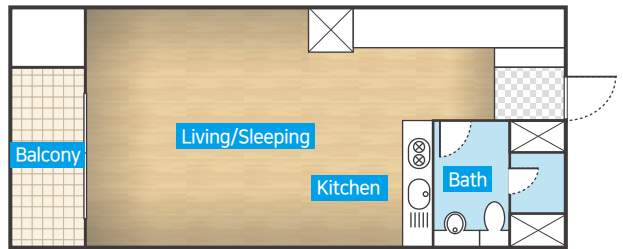

LEXIS BUSAN STUDENT RESIDENCE

Lexis Student Residence is high quality student accommodation provided for the exclusive use of Lexis Korea students.

This studio type accommodation includes single, twin and quad bed options that are complete with basic furnishings, en-suite bathroom/toilet, free WIFI, as well as private laundry and kitchen facilities.

The single bed option is suitable for those who appreciate privacy and prefer to live on their own, whereas the twin and quad options are shared rooms, providing students with the opportunity to meet other fellow students and make new friends.

The Lexis Busan Student Residence building is located directly opposite to Busan campus in Seomyeon, which is only a one minute walk from the school and just a short 5-7 minutes to the transport hubs of Seomyeon Station and Jeonpo Station. The area surrounding the Lexis Student Residence has a wide range of cafes, bars and restaurants for students to select from.