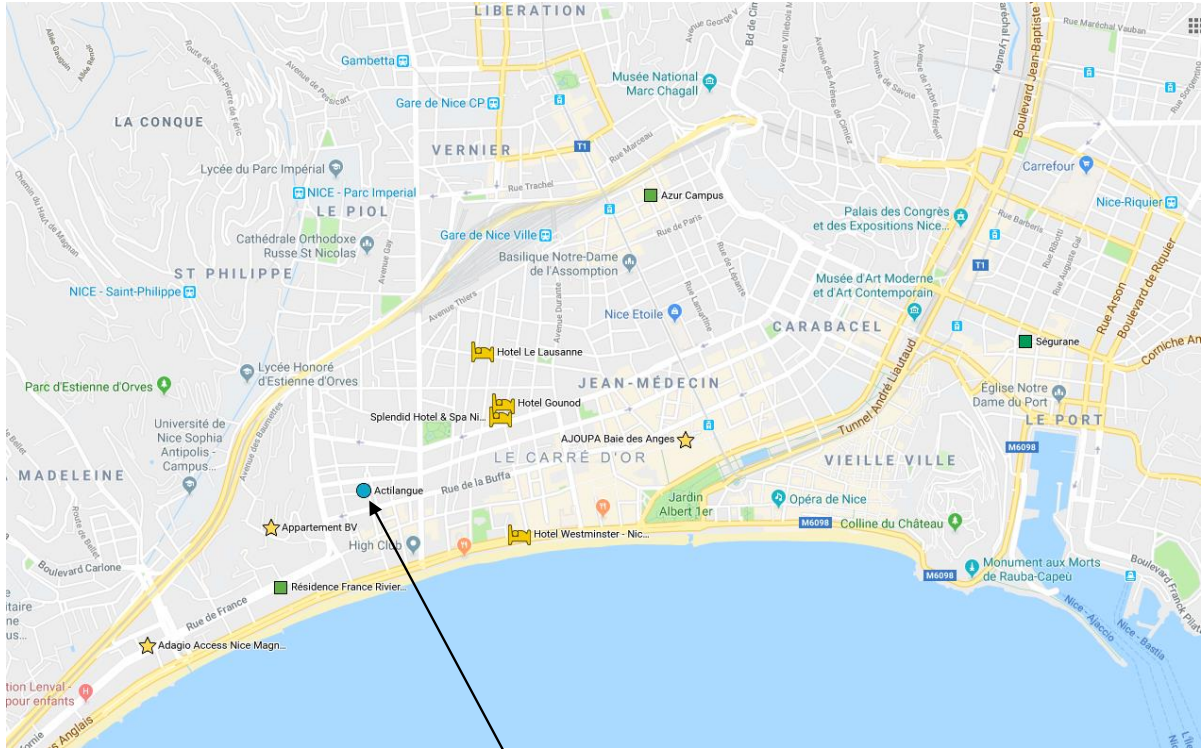

LODGING MAP

ACTILANGUE

www.actilangue.com

Aparthotel Adagio Access
www.adagio-city.com

Hôtel Gounod***
www.gounod-nice.fr

Aparthotel Ammi***
www.ajoupa.com

Hôtel Splendid****
www.splendid-nice.com

Résidence Ségurane
www.segurane.org

LODGING MAP

LanguageCourse^{net} Book at worldwide lowest price at:
<https://www.languagecourse.net/school-actilangue-nice.php3>

+1 646 503 18 10
 +31 858880253

+44 330 124 03 17
 +7 4995000466

+34 93 220 38 75
 +46 844 68 36 76
 +81 345 895 399

+33 1-78416974
 +47 219 30 570
 +55 213 958 08 76

+41 225 180 700
 +45 898 83 996
 +86 19816218990

+49 221 162 56897
 +39 02-94751194

+43 720116182
 +48 223 988 072