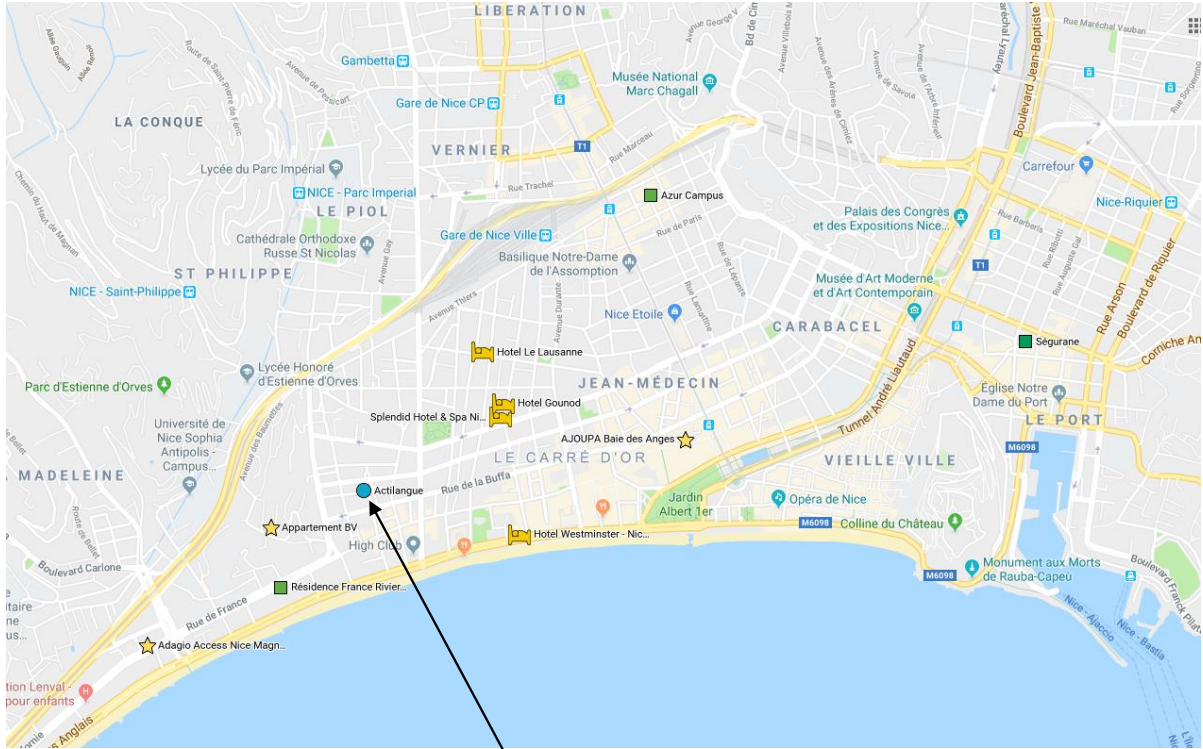

LODGING MAP

ACTILANGUE

www.actilangue.com

Aparthotel Adagio Access

www.adagio-city.com

Hôtel Gounod***

www.gounod-nice.fr

Aparthotel Ammi***

www.ajoupa.com

Hôtel Splendid****

www.splendid-nice.com

Résidence Ségurane

www.segurane.org

LODGING MAP

LanguageCourse^{net} Book at worldwide lowest price at:
<https://www.languagecourse.net/school-actilangue-nice.php3>

🇺🇸 +1 646 503 18 10
🇧🇷 +31 858880253

🇬🇧 +44 330 124 03 17
🇫🇷 +7 4995000466

🇪🇸 +34 93 220 38 75
🇮🇹 +46 844 68 36 76
● +81 345 895 399

🇫🇷 +33 1-78416974
🇩🇪 +47 219 30 570
🇩🇪 +55 213 958 08 76

🇨🇦 +41 225 180 700
🇩🇪 +45 898 83 996
🇨🇦 +86 19816218990

🇩🇪 +49 221 162 56897
🇮🇹 +39 02-94751194

🇪🇸 +43 720116182
🇪🇸 +48 223 988 072