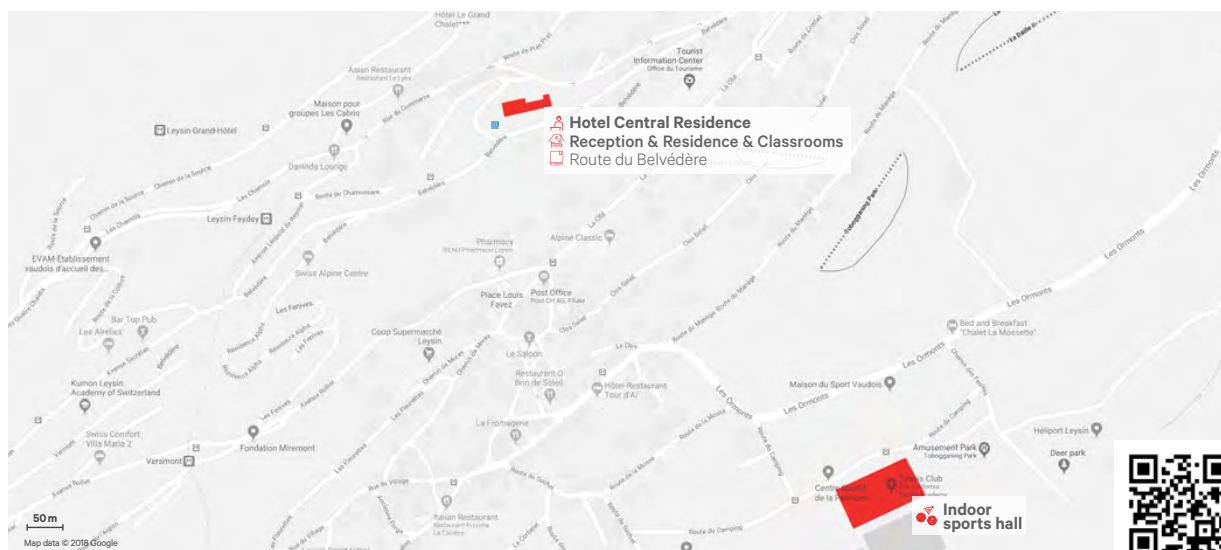

🚆 Lugano-Lucerne-Zurich-Bern 90 one-way

How to get there

Car [Click here to use Google maps](#)

Train Closest station is "Leysin Feydey"

Typical facilities

- ✓ Alpine-style quadruple bedroom with balcony
- ✓ Desk, wardrobe, chair & lamp in rooms
- ✓ Private bathroom with hairdryer & toilet per room
- ✓ Common lounge & dining area
- ✓ Bedsheets are provided (towels are not provided)
- ✓ Spacious terrace with impressive mountain views
- ✓ Free WiFi in residence throughout the residence
- ✓ Game areas with arcades, table tennis & pool table
- ✓ Indoor swimming pool with spectacular views
- ✓ Garden with volleyball & pétanque