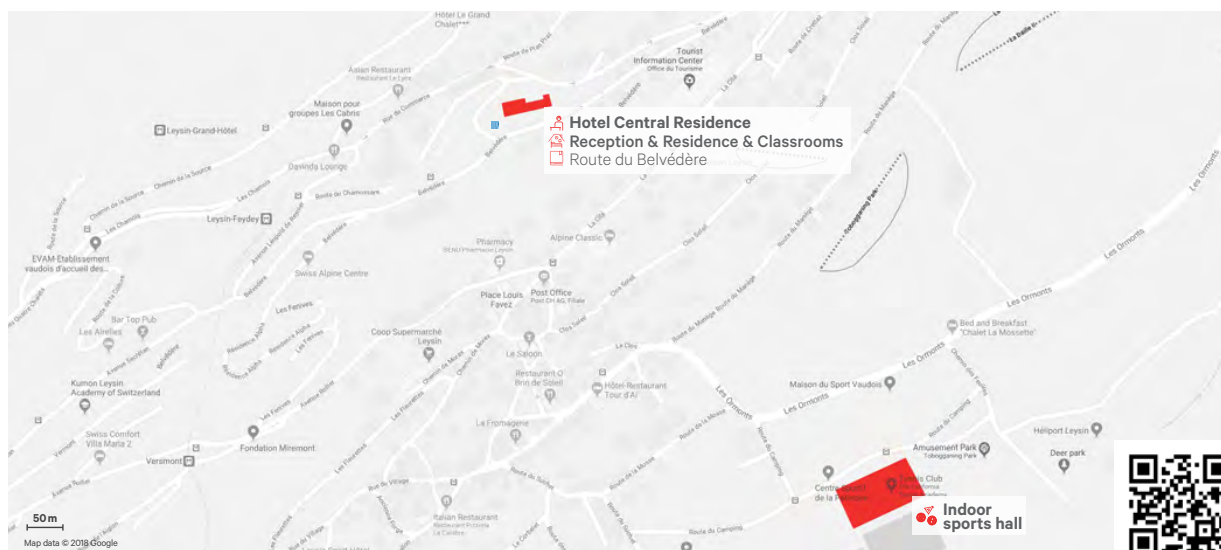

🚆 Lugano-Lucerne-Zurich-Bern 90 one-way

How to get there

Car [Click here to use Google maps](#)

Train Closest station is "Leysin Feydey"

ALPADIA
LANGUAGE SCHOOLS
by Kaplan International

LANGUAGE CAMPS / AGE 8-17
Alpadia Leysin