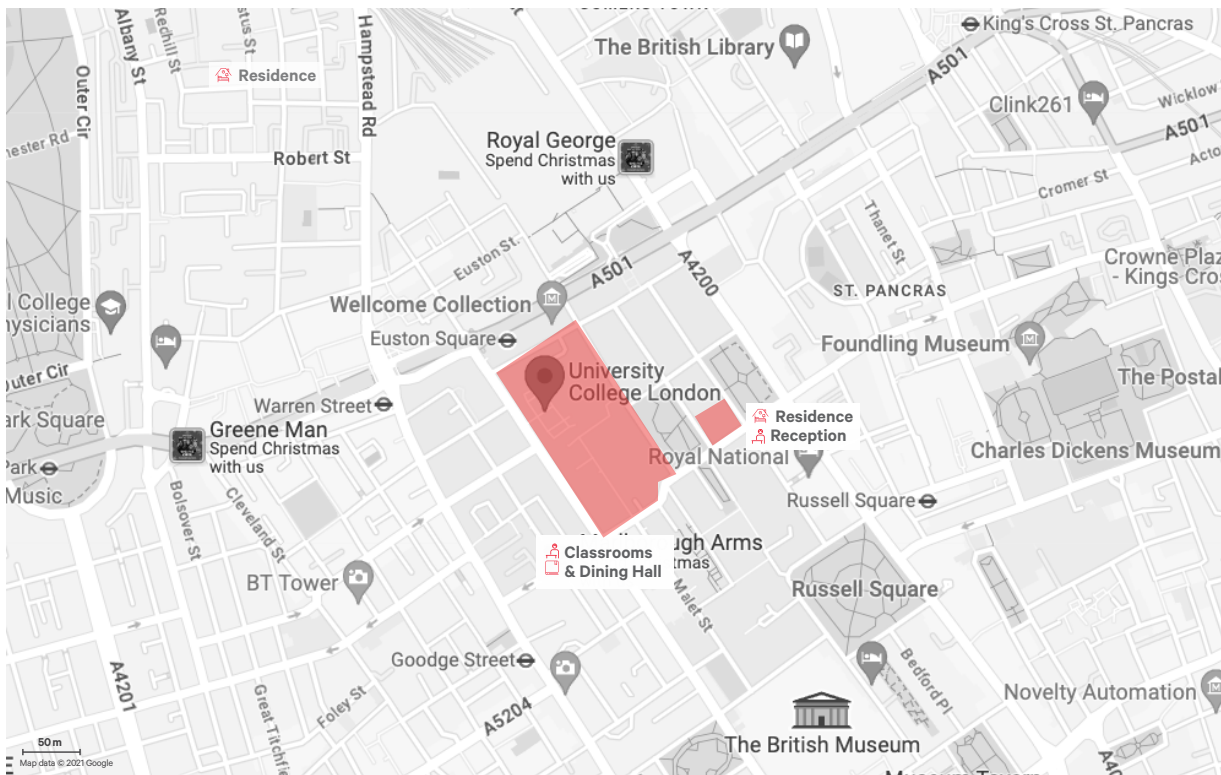

Transfers in £

[View PDF Pricelist](#)

✈ London Heathrow LHR	from 80 one-way
✈ London Gatwick LGW	from 100 one-way
🚆 London St. Pancras	from 45 one-way

How to get there

Car	Click here to use Google maps
Train	Euston Station
Underground	Euston Square Station