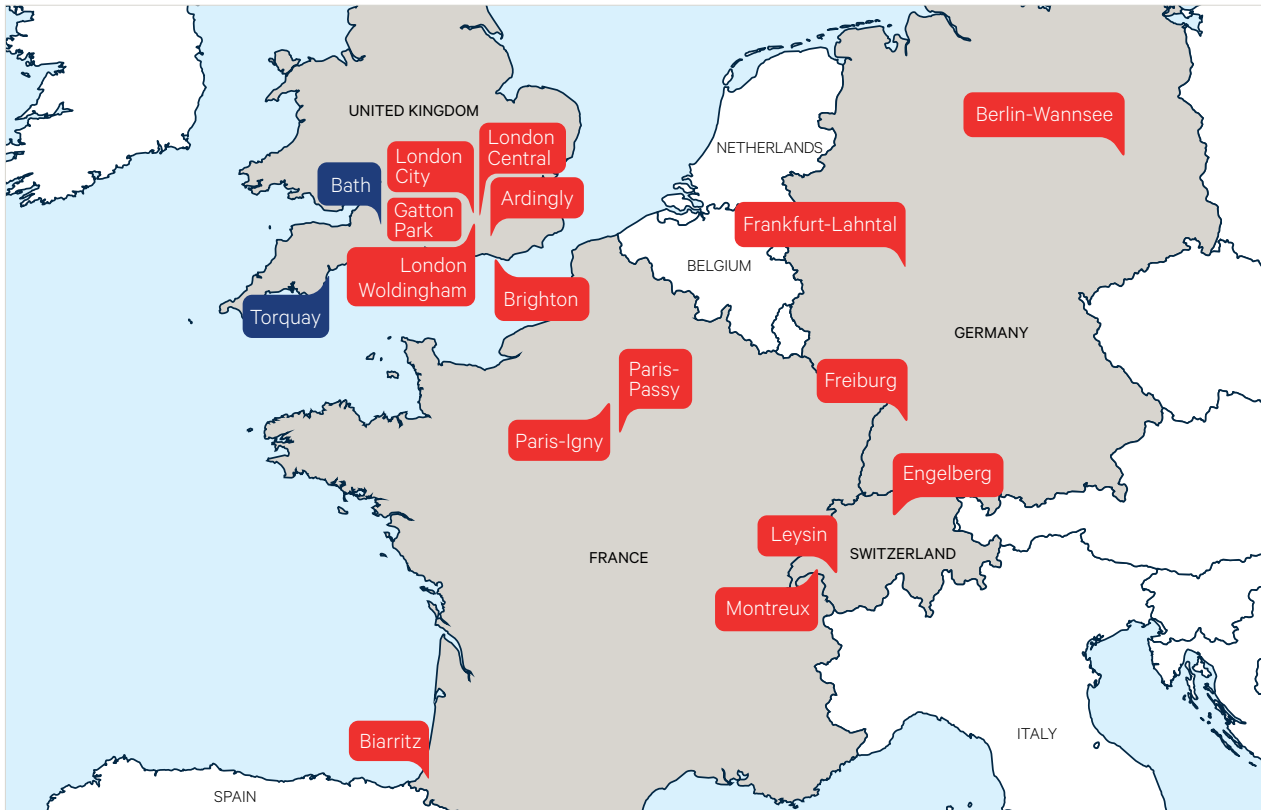

Dates & Destinations

ALPADIA SUMMER CAMP	AGE RANGE		2024 DATES
LEYSIN	8-17	FR / EN	Spring: 31.03-06.04 / 07.04-13.04 / 14.04-20.04 / 21.04-27.04.2024 Summer: 23.06-29.06 / 30.06-06.07 / 07.07-13.07 / 14.07-20.07 / 21.07-27.07 / 28.07-03.08 / 04.08-10.08.2024 Fall: 29.09-05.10 / 06.10-11.10 / 13.10-19.10 / 20.10-26.10.2024
MONTEUX-RIVIERA	13-17	FR	30.06-06.07 / 07.07-13.07 / 14.07-20.07 / 21.07-27.07 / 28.07-03.08.2024
ENGELBERG	10-17	DE / EN	30.06-06.07 / 07.07-13.07 / 14.07-20.07 / 21.07-27.07 / 28.07-03.08.2024
PARIS-IGNY (groups only)	13-17	FR	Due to the 2024 Olympic Games in Paris, we will not be hosting any summer camps in the city this year.
PARIS-PASSY	13-17	FR / EN	Due to the 2024 Olympic Games in Paris, we will not be hosting any summer camps in the city this year.
BIARRITZ	13-17	FR	23.06-29.06 / 30.06-06.07 / 07.07-13.07 / 14.07-20.07 / 21.07-27.07 / 28.07-03.08 / 04.08-10.08.2024
BERLIN-WANNSEE	13-17	DE	23.06-29.06 / 30.06-06.07 / 07.07-13.07 / 14.07-20.07 / 21.07-27.07 / 28.07-03.08 / 04.08-10.08.2024
FREIBURG	13-17	DE	23.06-29.06 / 30.06-06.07 / 07.07-13.07 / 14.07-20.07 / 21.07-27.07 / 28.07-03.08 / 04.08-10.08.2024
FRANKFURT-LAHTAL	10-17	DE / EN	23.06-29.06 / 30.06-06.07 / 07.07-13.07 / 14.07-20.07 / 21.07-27.07 / 28.07-03.08 / 04.08-10.08.2024
LONDON-CENTRAL	14-17	EN	30.06-06.07 / 07.07-13.07 / 14.07-20.07 / 21.07-27.07 / 28.07-03.08 / 04.08-10.08.2024
LONDON-CITY	14-17	EN	30.06-06.07 / 07.07-13.07 / 14.07-20.07 / 21.07-27.07 / 28.07-03.08 / 04.08-10.08.2024
LONDON-WOLDINGHAM	10-17	EN	07.07-13.07 / 14.07-20.07 / 21.07-27.07 / 28.07-03.08 / 04.08-10.08.2024
BRIGHTON	10-17	EN	30.06-06.07 / 07.07-13.07 / 14.07-20.07 / 21.07-27.07 / 28.07-03.08 / 04.08-10.08.2024
ARDINGLY	10-17	EN	30.06-06.07 / 07.07-13.07 / 14.07-20.07 / 21.07-27.07 / 28.07-03.08 / 04.08-10.08.2024
GATTON PARK	10-17	EN	07.07-13.07 / 14.07-20.07 / 21.07-27.07 / 28.07-03.08.2024

KAPLAN SUMMER CAMP	AGE RANGE		2024 DATES
BATH	12-17	EN	09.06-15.06 / 16.06-22.06 / 23.06-29.06 / 30.06-06.07 / 07.07-13.07 / 14.07-20.07 / 21.07-27.07 / 28.07-03.08 / 04.08-10.08.2024
TORQUAY