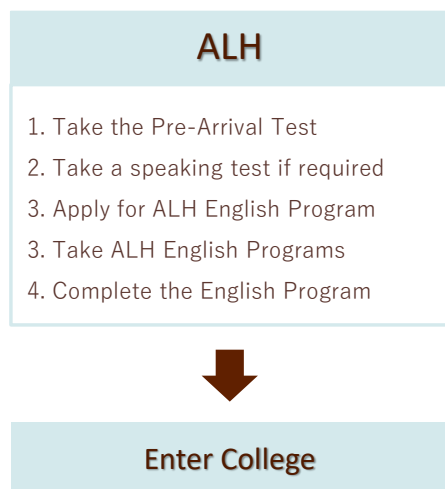

 +55 213 958 08 76

 +86 19816218990

Programs

Program Schedule

GE1 – GE4	Monday	Tuesday	Wednesday	Thursday	Friday
20 Lessons (9 am – 12:30 pm)	Principal Course	Principal Course	Principal Course	Principal Course	Principal Course
25 Lessons (1:05pm – 2 pm)	Power Speaking	Power Speaking	Power Speaking	Power Speaking	

GE5	Monday	Tuesday	Wednesday	Thursday	Friday
20 Lessons (9 am – 12:30 pm)	Principal Course	Principal Course	Principal Course	Principal Course	Principal Course
30 Lessons (1:05pm – 3 pm)	EAP	EAP	EAP	EAP	

Pathway Program

Students who have completed our General English 4 or 5 will meet the English language proficiency requirements for the purposes of admission to a SAIT certificate post-diploma certificate, diploma or applied degree *

⇒You do not need to write English test such as the TEOFL or IELTS.

*see the English Requirement Equivalency for the details.

The process of pathway program

Partner College and programs

**Southern Alberta
Institute of Technology**