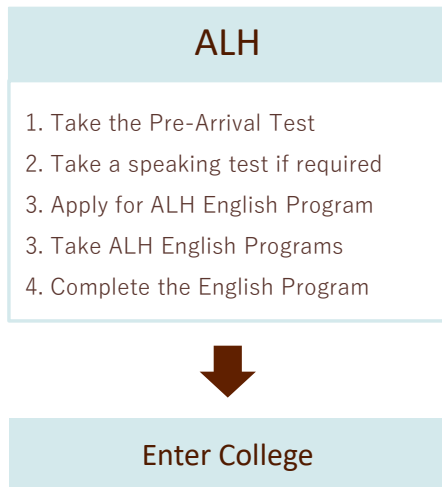

GE5	Monday	Tuesday	Wednesday	Thursday	Friday
20 Lessons (9 am – 12:30 pm)	Principal Course	Principal Course	Principal Course	Principal Course	Principal Course
30 Lessons (1:05pm – 3 pm)	EAP	EAP	EAP	EAP	

Pathway Program

Students who have completed our General English 4 or 5 will meet the English language proficiency requirements for the purposes of admission to a SAIT certificate post-diploma certificate, diploma or applied degree *

⇒You do not need to write English test such as the TEOFL or IELTS.

*see the English Requirement Equivalency for the details.

The process of pathway program

Partner College and programs

**Southern Alberta
Institute of Technology**