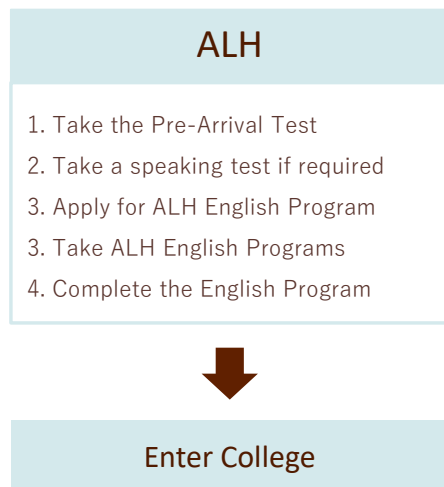

 +55 213 958 08 76

 +86 19816218990

Programs

Program Schedule

GE1 – GE4	Monday	Tuesday	Wednesday	Thursday	Friday
20 Lessons (9 am – 12:30 pm)	Principal Course	Principal Course	Principal Course	Principal Course	Principal Course
25 Lessons (1:05pm – 2 pm)	Power Speaking	Power Speaking	Power Speaking	Power Speaking	

GE5	Monday	Tuesday	Wednesday	Thursday	Friday
20 Lessons (9 am – 12:30 pm)	Principal Course	Principal Course	Principal Course	Principal Course	Principal Course
30 Lessons (1:05pm – 3 pm)	EAP	EAP	EAP	EAP	

Pathway Program

Students who have completed our General English 4 or 5 will meet the English language proficiency requirements for the purposes of admission to a SAIT certificate post-diploma certificate, diploma or applied degree *

⇒You do not need to write English test such as the TEOFL or IELTS.

*see the English Requirement Equivalency for the details.

The process of pathway program

Partner College and programs

**Southern Alberta
Institute of Technology**