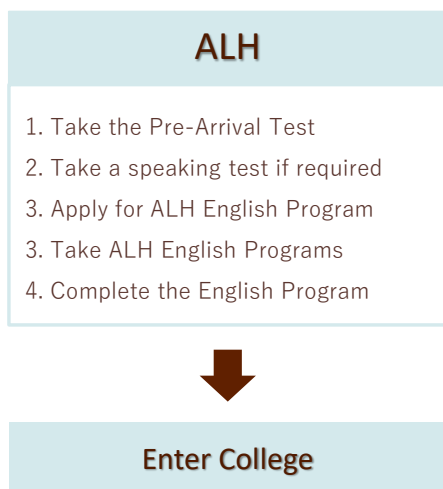

 +55 213 958 08 76

 +86 19816218990

Programs

Program Schedule

GE1 – GE4	Monday	Tuesday	Wednesday	Thursday	Friday
20 Lessons (9 am – 12:30 pm)	Principal Course	Principal Course	Principal Course	Principal Course	Principal Course
25 Lessons (1:05pm – 2 pm)	Power Speaking	Power Speaking	Power Speaking	Power Speaking	

GE5	Monday	Tuesday	Wednesday	Thursday	Friday
20 Lessons (9 am – 12:30 pm)	Principal Course	Principal Course	Principal Course	Principal Course	Principal Course
30 Lessons (1:05pm – 3 pm)	EAP	EAP	EAP	EAP	

Pathway Program

Students who have completed our General English 4 or 5 will meet the English language proficiency requirements for the purposes of admission to a SAIT certificate post-diploma certificate, diploma or applied degree *

⇒You do not need to write English test such as the TEOFL or IELTS.

*see the English Requirement Equivalency for the details.

The process of pathway program

Partner College and programs

**Southern Alberta
Institute of Technology**