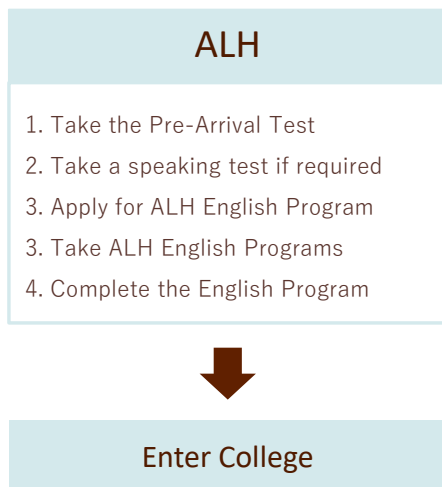

GE5	Monday	Tuesday	Wednesday	Thursday	Friday
20 Lessons (9 am – 12:30 pm)	Principal Course	Principal Course	Principal Course	Principal Course	Principal Course
30 Lessons (1:05pm – 3 pm)	EAP	EAP	EAP	EAP	

Pathway Program

Students who have completed our General English 4 or 5 will meet the English language proficiency requirements for the purposes of admission to a SAIT certificate post-diploma certificate, diploma or applied degree *

⇒You do not need to write English test such as the TEOFL or IELTS.

*see the English Requirement Equivalency for the details.

The process of pathway program

Partner College and programs

**Southern Alberta
Institute of Technology**