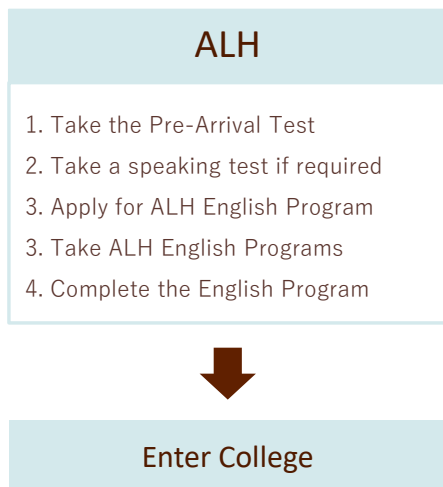

GE5	Monday	Tuesday	Wednesday	Thursday	Friday
20 Lessons (9 am – 12:30 pm)	Principal Course	Principal Course	Principal Course	Principal Course	Principal Course
30 Lessons (1:05pm – 3 pm)	EAP	EAP	EAP	EAP	

Pathway Program

Students who have completed our General English 4 or 5 will meet the English language proficiency requirements for the purposes of admission to a SAIT certificate post-diploma certificate, diploma or applied degree *

⇒You do not need to write English test such as the TEOFL or IELTS.

*see the English Requirement Equivalency for the details.

The process of pathway program

Partner College and programs

**Southern Alberta
Institute of Technology**