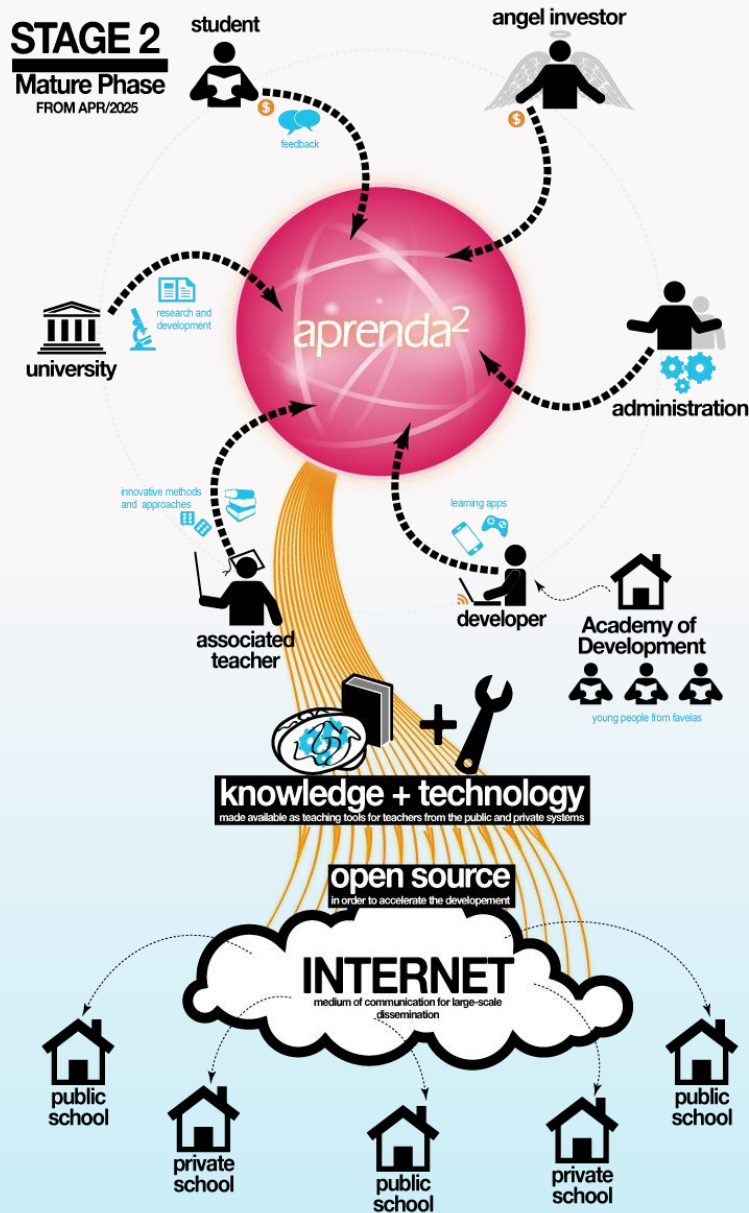

socio-educational Project

Who are we?

The **Instituto aprenda²** is a pilot project with the goal of developing and sharing avant-garde methods and learning tools. For more information on the project, please visit: