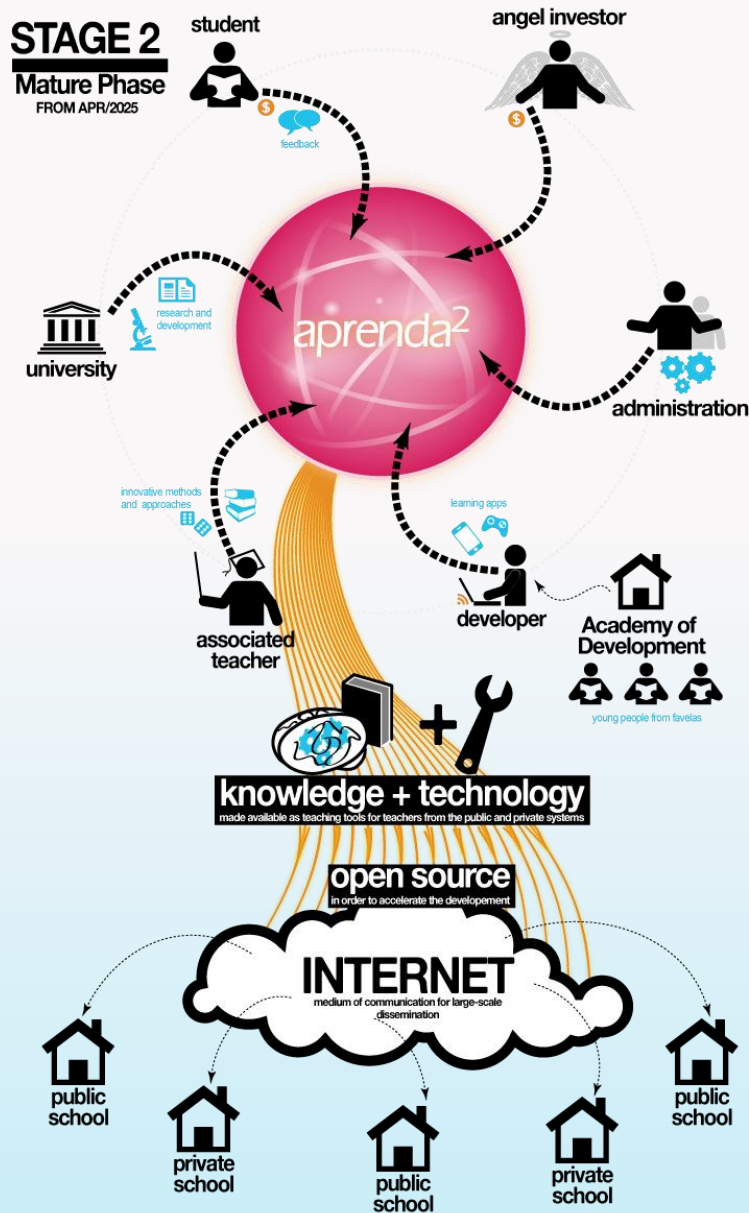

+48 223 988 072

socio-educational Project

Who are we?

The **Instituto aprenda²** is a pilot project with the goal of developing and sharing avant-garde methods and learning tools. For more information on the project, please visit: