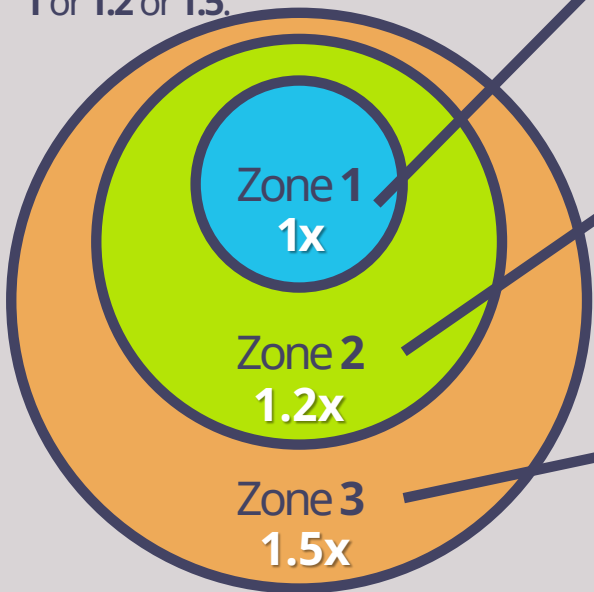

Geographic Zones:

Zones: The price per hour of the selected package is multiplied by 1 or 1.2 or 1.5.