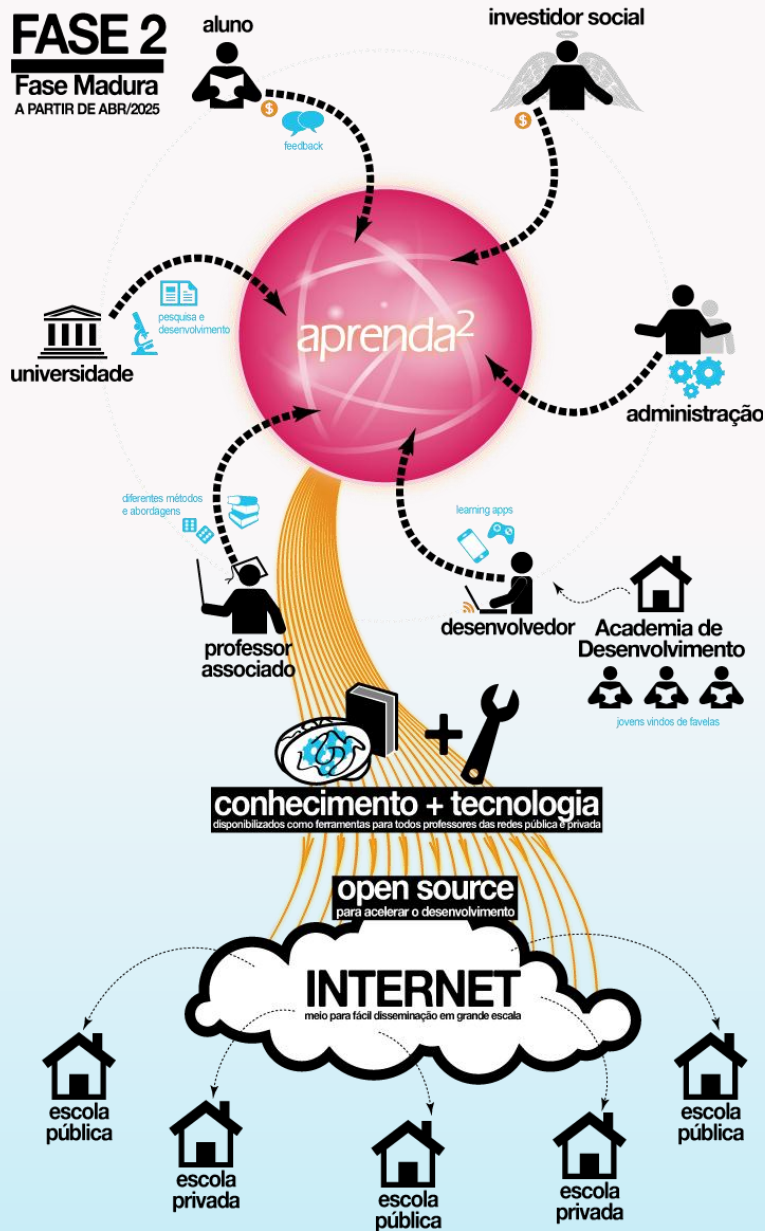

Projeto socioeducacional

Quem somos nós?

O Instituto **aprenda²** é um projeto piloto que visa desenvolver e compartilhar métodos e abordagens educacionais de vanguarda. Conheça mais em:

www.aprenda2.org/projeto

14

LanguageCourse.net Book at worldwide lowest price at:

<https://www.languagecourse.net/school-aprenda2-sao-paulo.php3>

+1 646 503 18 10
 +31 858880253
 +43 720116182
+48 223 988 072

+44 330 124 03 17
 +7 4995000466

+34 93 220 38 75
 +46 844 68 36 76
 +81 345 895 399

+33 1-78416974
 +47 219 30 570
 +55 213 958 08 76

+41 225 180 700
 +45 898 83 996
 +86 19816218990

+49 221 162 56897
 +39 02-94751194