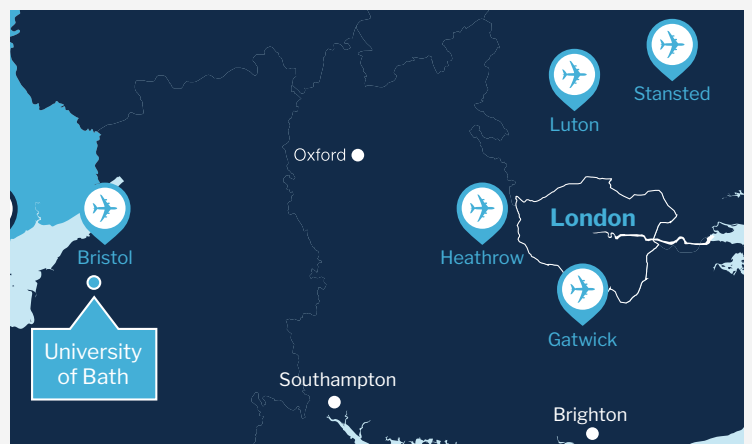

The ancient Roman City of Bath, a UNESCO World Heritage City, is a wonderful and idyllic location for an English language course. It offers students of all ages the perfect balance between culture and history with modern shops and attractions.

Bath has a wide variety of historic and cultural sites such as the Roman Baths, theatres, Bath Abbey, Royal Crescent, and museums all set alongside a modern new shopping area with cafés and restaurants overlooking the River Avon.

Health care & security

- **Hospital:** Royal United Hospital – 15 minute drive
- **Staff:** Residential
- **Security:** 24 hours

Location

- **Nearest Town:** Bath - 35 minute walk or 10 minutes by public bus
- **Nearest Bus Stop:** On site
- **Airports:** Bristol Airport (60 minute by Coach or Car)
- **Nearest Shopping Centre:** Southgate Centre – 10 minute drive
- **Nearest Supermarket:** On site
- **Nearest Station:** Bath Spa – 15 minute drive
- **Travel time to London:** 120 minutes by Coach, 90 minutes by Train