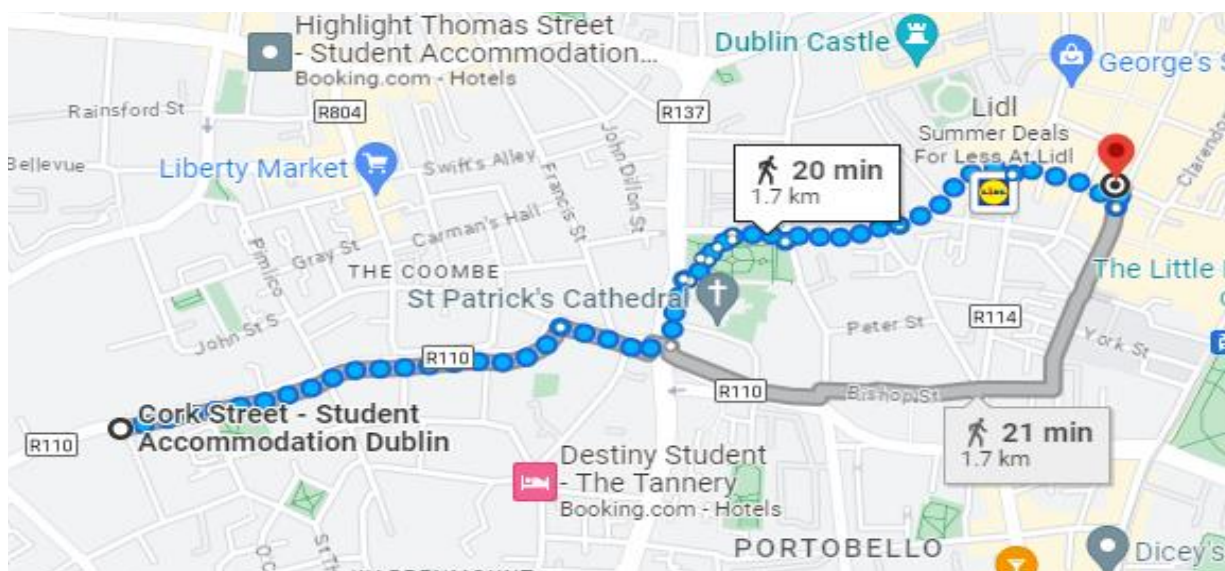

35-38 Cork St, The Liberties, Dublin, 8, D08 RX9X

STUDENT APARTMENTS

ATC DUBLIN - FROM HERE

ABOUT ATC DUBLIN APARTMENTS — “FROM HERE”

“From Here” Apartments provide students with a luxurious experience in the Liberties, a thriving new area of Dublin City. It is ideally located approximately 20 minutes walk from our ATC Dublin school.

WALKING DIRECTIONS

From Here Apartments, 35-38 Cork St, The Liberties, Dublin 8, D08 RX9X

To

ATC Language Schools, 34/35 South William Street, Dublin 2, D02 T205

Scan here for directions!

www.atclanguageschools.com