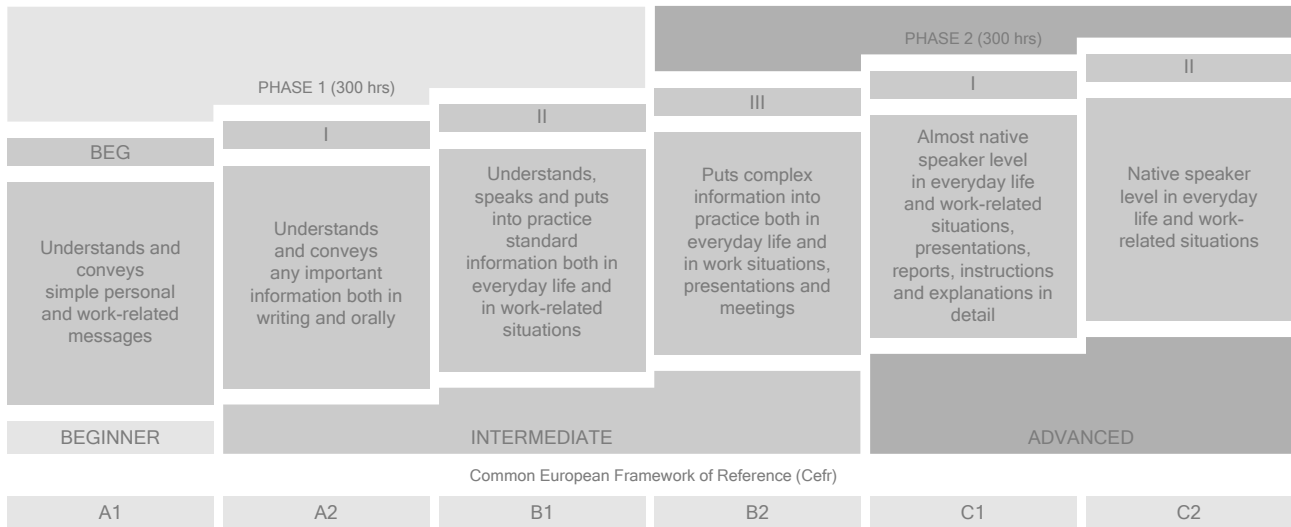

PROGRESS THROUGH THE ATPAL LEVELS

ATPAL learners need to take a test to be able to move to the next level. Learners will progress faster if they meet the next level entry requirements.

English					
IELTS	3.0 - 3.5	4.0 - 5.0	5.5 - 6.5	7.0 - 7.5	8.0 - 9.0
TOEFL		35 - 45	46 - 85	86 - 105	106 - 120
French					
TEFaQ A1 - A2		TEFaQ B1 - B2		TEFaQ C1 - C2