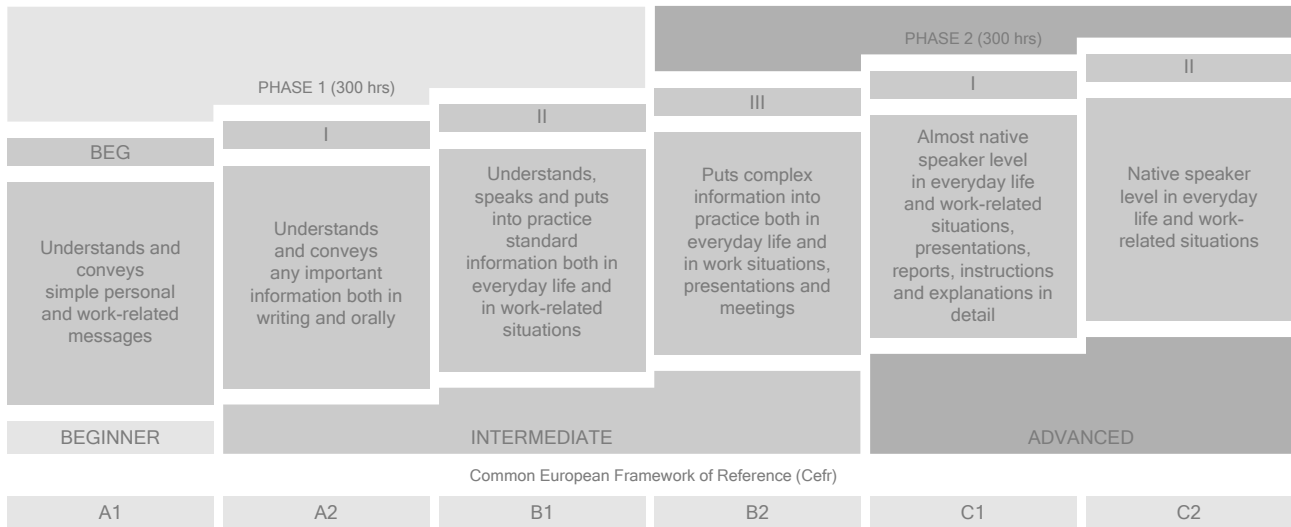

 +86 19816218990

PROGRESS THROUGH THE ATPAL LEVELS

ATPAL learners need to take a test to be able to move to the next level. Learners will progress faster if they meet the next level entry requirements.

English					
IELTS	3.0 - 3.5	4.0 - 5.0	5.5 - 6.5	7.0 - 7.5	8.0 - 9.0
TOEFL		35 - 45	46 - 85	86 - 105	106 - 120
French					
TEFaQ A1 - A2		TEFaQ B1 - B2		TEFaQ C1 - C2	