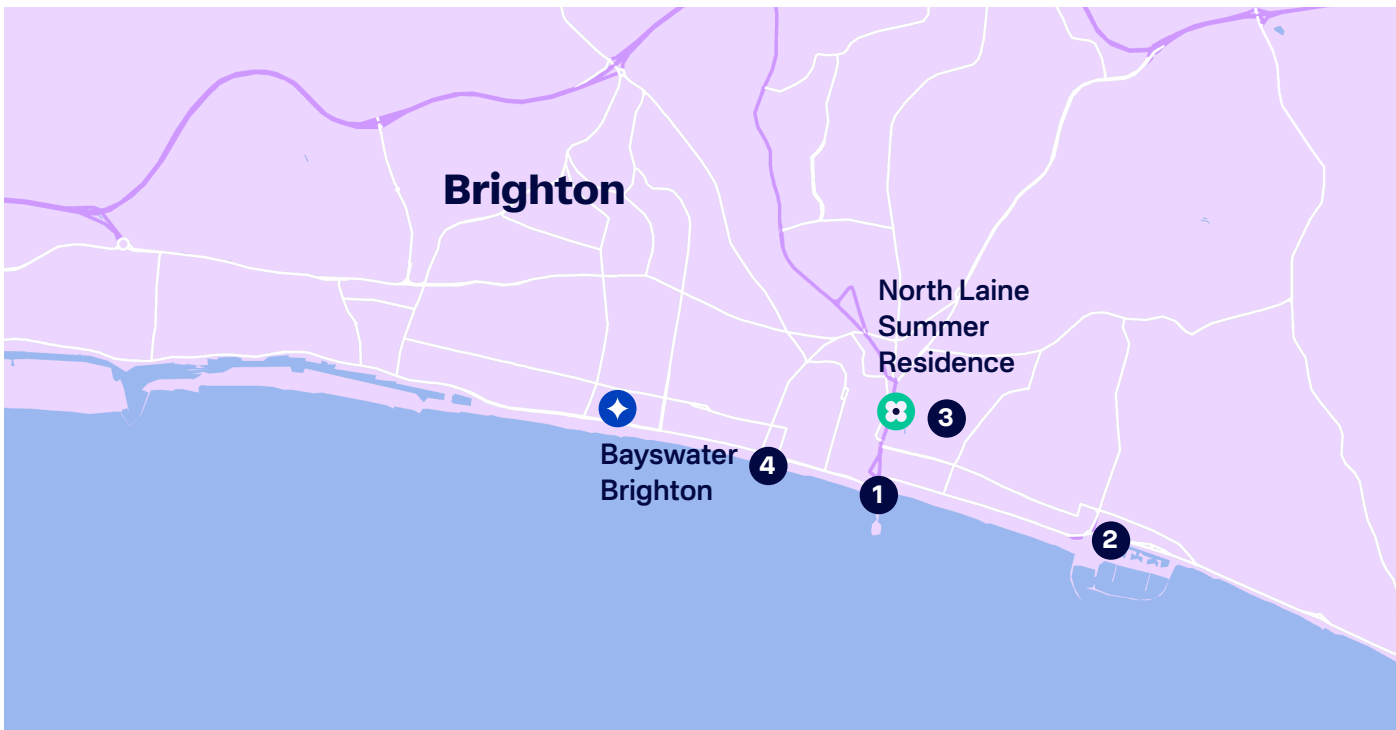

North Laine Summer Residence

Brighton

Why choose North Laine Summer Residence

This modern and elegant residence is one of Brighton's most popular student accommodation locations, and is home to a thriving and welcoming student community

The accommodation is bright and large, with pleasant private bedrooms with en-suite bathrooms in shared or studio flats

The area

You are on the doorstep of one of Brighton's coolest areas, the North Laine, which is full of independent shops, cafes, pubs, clubs and the Brighton Pavilion. In less than 10 minutes, you can also walk to the city centre and the beach, where you find even more world-famous stores, pubs, restaurants, museums, theatres and cinemas.

Find out more at bayswater.ac/brighton

Getting around

To the school

30 minute walking or 20 minutes by public transport

From the airport by public transport

Gatwick to Brighton by train 30 minutes / Heathrow by London Underground and then by train to Brighton 1 hour 45 minutes

Brighton travel information

Regular train and bus services run between Brighton and London.

Brighton bus student discount available for students studying more than 3 months.

Travel times:

 Bayswater Brighton	30 mins	
1 Brighton Palace Pier	13 mins	
2 Brighton Marina	45 mins	
3 Queen's Park	12 mins	
4 Brighton Beach	12 mins	