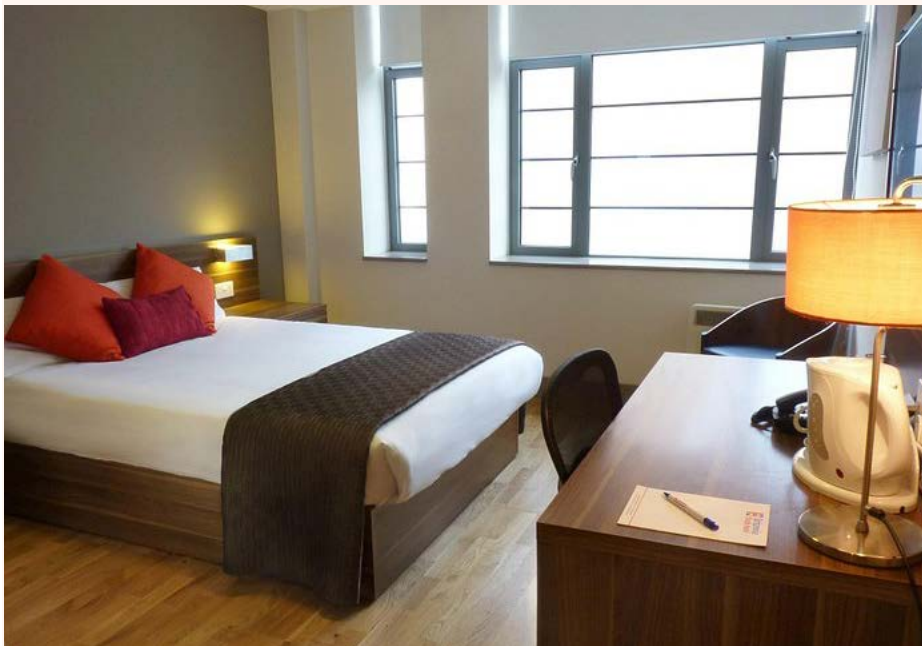

## Why choose Britannia Study Residence

Britannia Study Residence is a centrally located, 134-bed student residence, fitted to the highest specifications

State-of-the-art Residence

Ultra-modern bedrooms and facilities

### Key facts:

Room Types	Single en-suite	Bathroom	En-suite
Board	Self-catering	Bed type	Single bed
Available	Year-round	Minimum age	18+, 15+ allowed if accompanied by adult
Kitchen facilities	Communal kitchen		
Nearest station to residence	Western Road		
Travel time to school	5 min walking 🚶		
Arrival & departure	24 hour reception-arrivals Saturday (or Sunday). Rooms are available from 15.00 on the Saturday of arrival		
Security/ Reception	Building has security teams and cameras to ensure you're safe at all times		
Internet	Super fast Wi-Fi		
Cleaning	Weekly Cleaning		
Towel	Included		
Laundry	Communal laundry (Coin-operated)		
Room furnishing	Kitchen pack included, bedding included		