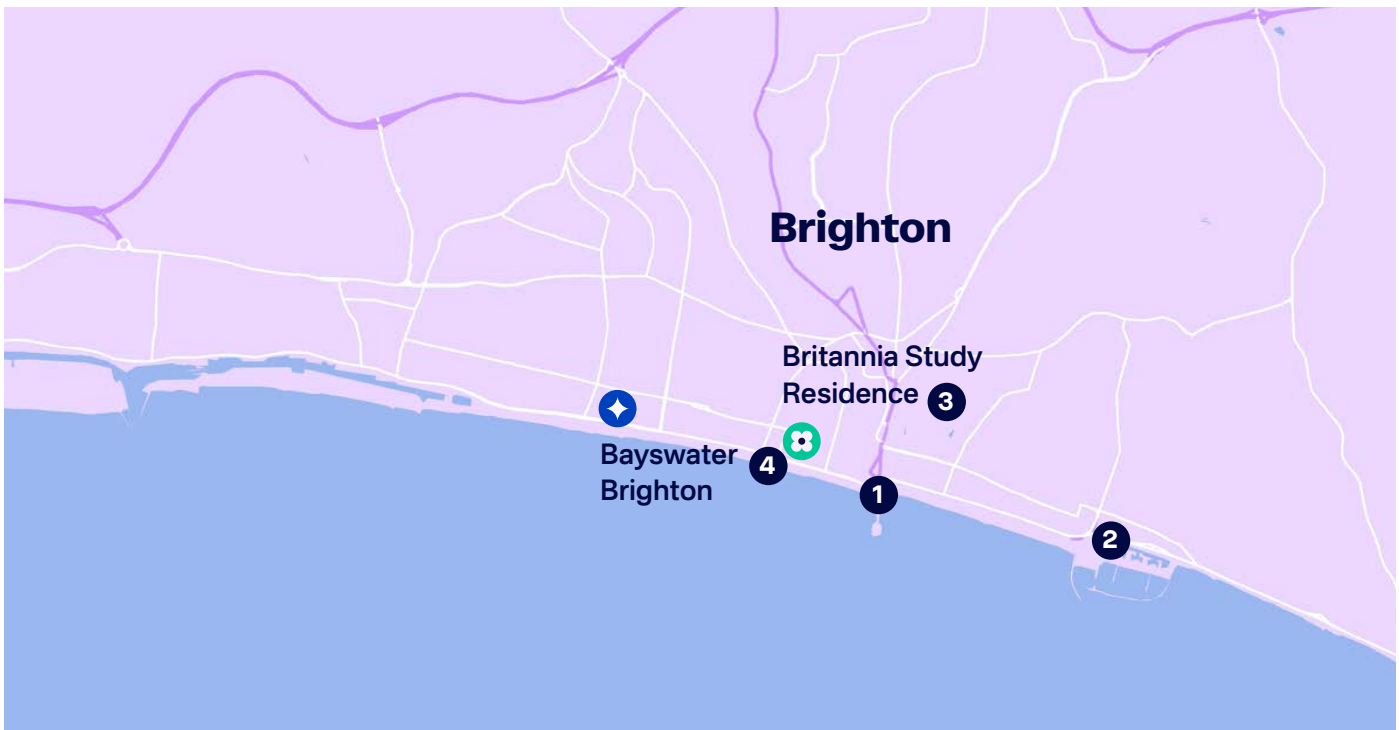

Getting around

To the school

Walk from your residence to Bayswater Brighton in 10 minutes.

From the airport by public transport

Take the Gatwick Express train service directly from Gatwick Airport to Brighton train station.

Bayswater Airport transfer available on booking.

Brighton travel information

Regular train and bus services run between Brighton and London.

Travel times:

◆ Bayswater Brighton	10 mins	🚶
① Brighton Palace Pier	17 mins	🚶
② Brighton Marina	50 mins	🚶
③ Queen's Park	28 mins	🚶
④ Brighton Beach	5 mins	🚶

bayswater.ac/brighton

E-mail us
bookings@bayswater.ac
Telephone
+44 1273 646510
Address
150 Western Road, Brighton, BN1 2DA

Agent Enquiries
Our Agents are appointed experts in your country and can give you specialist advice on our courses, as well as any visa requirements. Contact us for an Agent in your area.
For agent sales enquiries please contact us at
sales@bayswater.ac

LanguageCourse^{net} Book at worldwide lowest price at:
<https://www.languagecourse.net/school-bayswater-brighton.php3>

- 🇺🇸 +1 646 503 18 10
- 🇬🇧 +44 330 124 03 17
- 🇪🇸 +34 93 220 38 75
- 🇫🇷 +33 1-78416974
- 🇨🇦 +41 225 180 700
- 🇩🇪 +49 221 162 56897
- 🇮🇹 +31 858880253
- 🇮🇪 +7 4995000466
- 🇩🇪 +46 844 68 36 76
- 🇩🇪 +47 219 30 570
- 🇩🇪 +45 898 83 996
- 🇮🇹 +39 02-94751194
- 🇮🇹 +81 345 895 399
- 🇩🇪 +52 213 958 08 76
- 🇮🇹 +86 19816218990
- 🇮🇹 +43 720116182
- 🇮🇹 +48 223 988 072