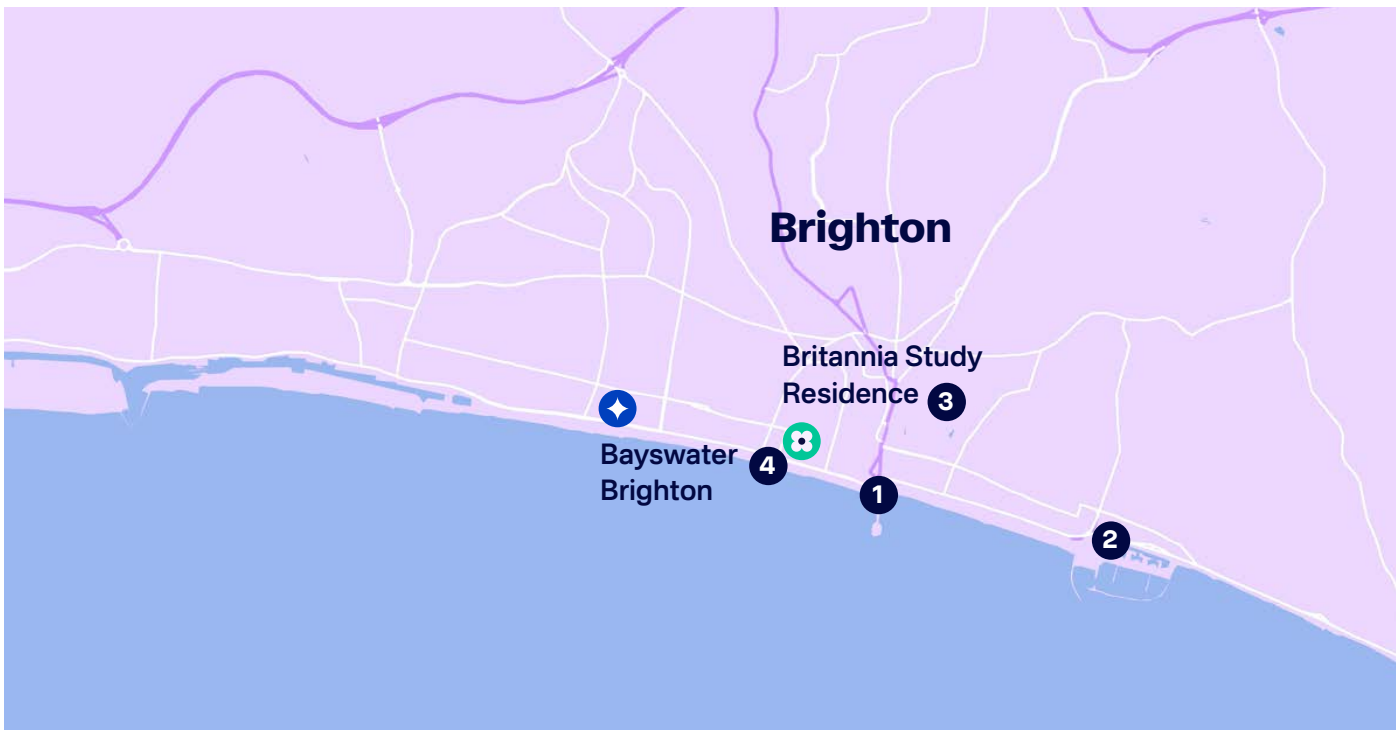

Getting around

To the school

Walk from your residence to Bayswater Brighton in 10 minutes.

From the airport by public transport

Take the Gatwick Express train service directly from Gatwick Airport to Brighton train station.

Bayswater Airport transfer available on booking.

Brighton travel information

Regular train and bus services run between Brighton and London.

Travel times:

◆ Bayswater Brighton	10 mins	🚶
① Brighton Palace Pier	17 mins	🚶
② Brighton Marina	50 mins	🚶
③ Queen's Park	28 mins	🚶
④ Brighton Beach	5 mins	🚶

bayswater.ac/brighton

E-mail us
bookings@bayswater.ac
Telephone
+44 1273 646510
Address
150 Western Road, Brighton, BN1 2DA

Agent Enquiries
Our Agents are appointed experts in your country and can give you specialist advice on our courses, as well as any visa requirements. Contact us for an Agent in your area.
For agent sales enquiries please contact us at sales@bayswater.ac

LanguageCourse^{net} Book at worldwide lowest price at:
<https://www.languagecourse.net/school-bayswater-brighton.php3>

- 🇺🇸 +1 646 503 18 10
- 🇬🇧 +44 330 124 03 17
- 🇪🇸 +34 93 220 38 75
- 🇫🇷 +33 1-78416974
- 🇨🇦 +41 225 180 700
- 🇩🇪 +49 221 162 56897
- 🇮🇹 +39 02-94751194
- 🇺🇸 +31 858880253
- 🇧🇷 +7 4995000466
- 🇩🇪 +46 844 68 36 76
- 🇩🇪 +47 219 30 570
- 🇩🇪 +45 898 83 996
- 🇮🇹 +43 720116182
- 🇩🇪 +81 345 895 399
- 🇩🇪 +52 213 958 08 76
- 🇩🇪 +86 19816218990
- 🇮🇹 +48 223 988 072