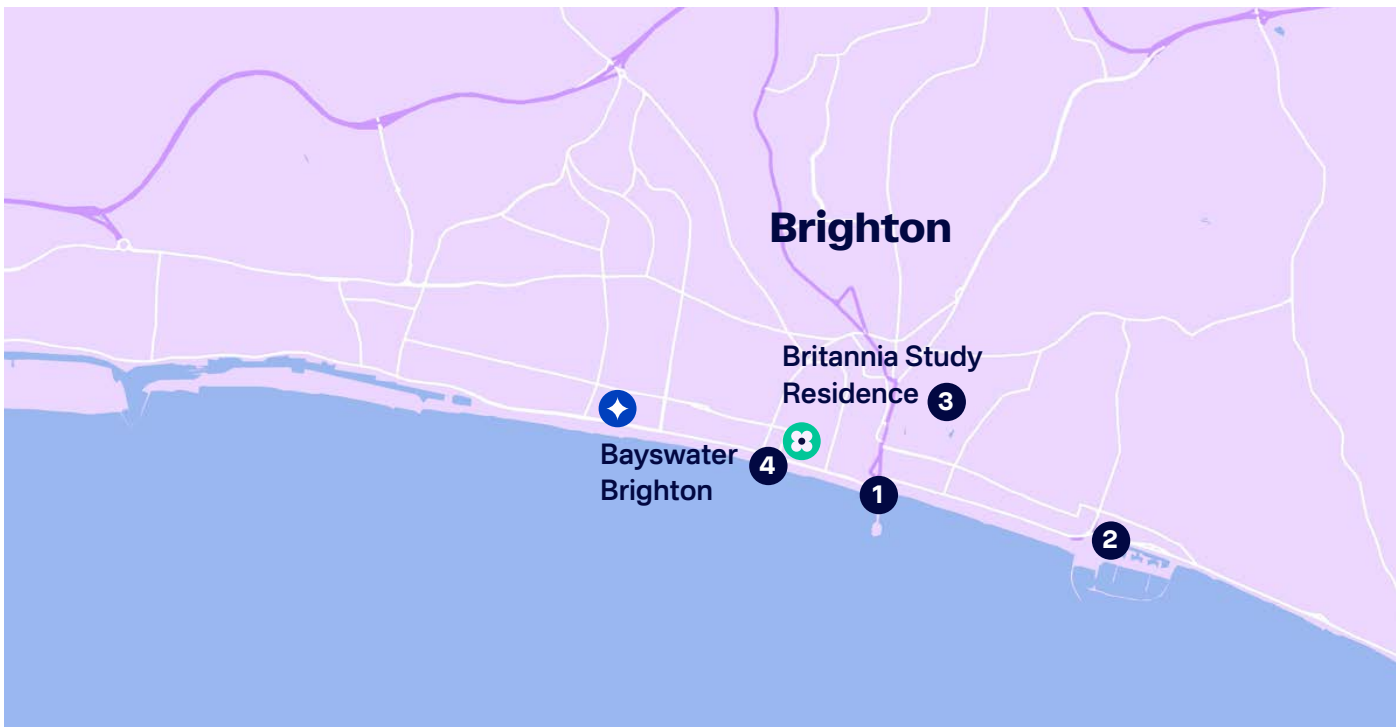

Close walk from the station and Brighton seafront

The area

Your central location means you're within walking distance of local amenities, miles of beaches and Brighton's famous Palace Pier. You can also reach Brighton train station in 15 minutes, which has great access to London and other nearby cities, and walk to Bayswater Brighton in just 10 minutes.

+48 223 988 072

+81 345 895 399

+55 213 958 08 76

+86 19816218990

Getting around

To the school

Walk from your residence to Bayswater Brighton in 10 minutes.

From the airport by public transport

Travel times:

◆ Bayswater Brighton	10 mins	🚶
① Brighton Palace Pier	17 mins	🚶
② Brighton Marina	50 mins	🚶
③ Queen's Park	28 mins	🚶
④ Brighton Beach	5 mins	🚶

bayswater.ac/brighton

E-mail us
bookings@bayswater.ac
 Telephone
 +44 1273 646510
 Address
 150 Western Road, Brighton, BN1 2DA