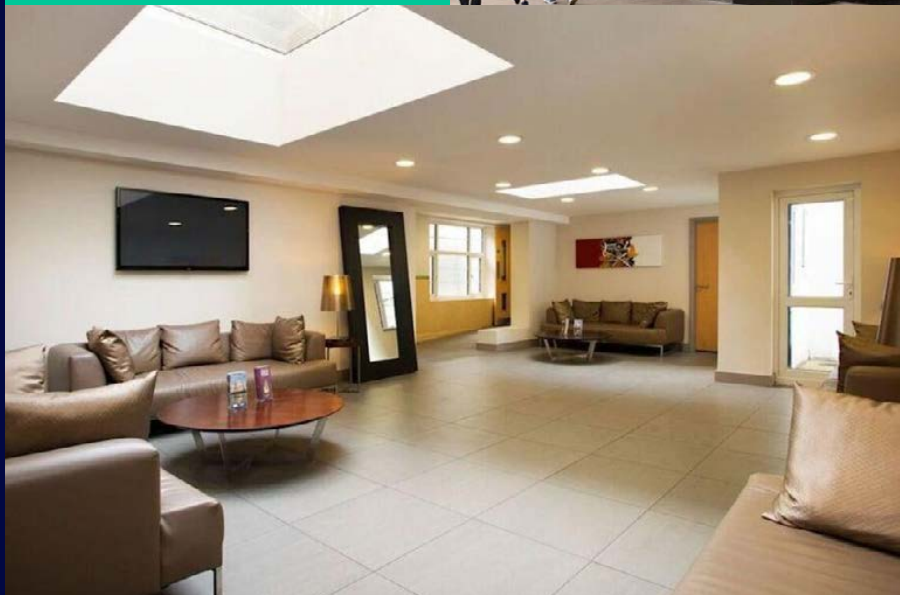

Travel times:

◆ Bayswater Brighton	10 mins	🚶
① Brighton Palace Pier	17 mins	🚶
② Brighton Marina	50 mins	🚶
③ Queen's Park	28 mins	🚶
④ Brighton Beach	5 mins	🚶