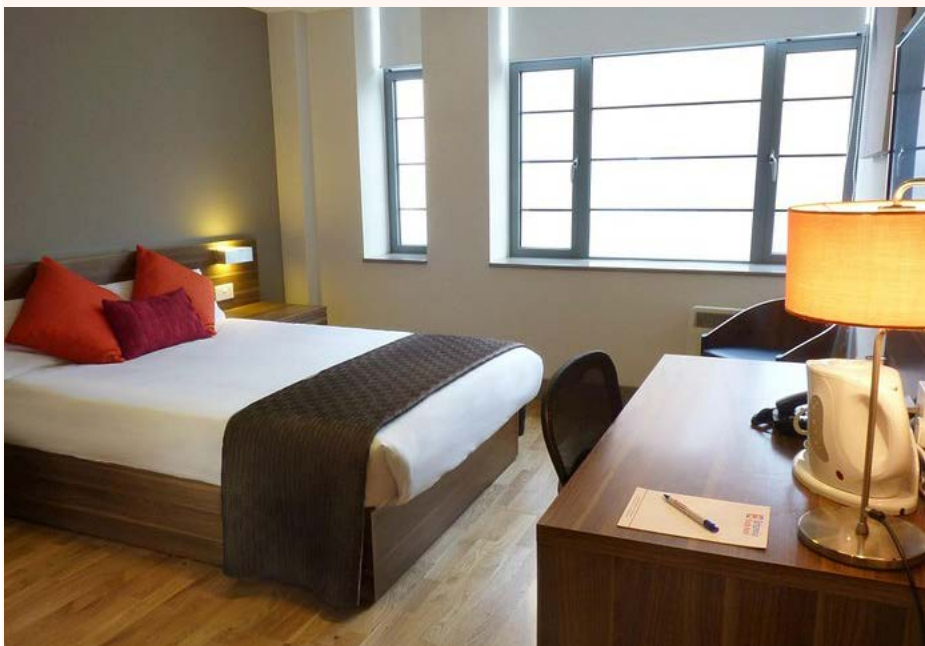

Britannia Study

Brighton

Why choose Britannia Study Residence

Britannia Study Residence is a centrally located, 134-bed student residence, fitted to the highest specifications

State-of-the-art Residence

Ultra-modern bedrooms and facilities

Key facts:

Room Types	Single en-suite	Bathroom	En-suite
Board	Self-catering	Bed type	Single bed
Available	Year-round	Minimum age	18+, 15+ allowed if accompanied by adult
Kitchen facilities	Communal kitchen		
Nearest station to residence	Western Road		
Travel time to school	5 min walking 🚶		
Arrival & departure	24 hour reception-arrivals Saturday (or Sunday). Rooms are available from 15.00 on the Saturday of arrival		
Security/ Reception	Building has security teams and cameras to ensure you're safe at all times		
Internet	Super fast Wi-Fi		
Cleaning	Weekly Cleaning		
Towel	Included		
Laundry	Communal laundry (Coin-operated)		
Room furnishing	Kitchen pack included, bedding included		