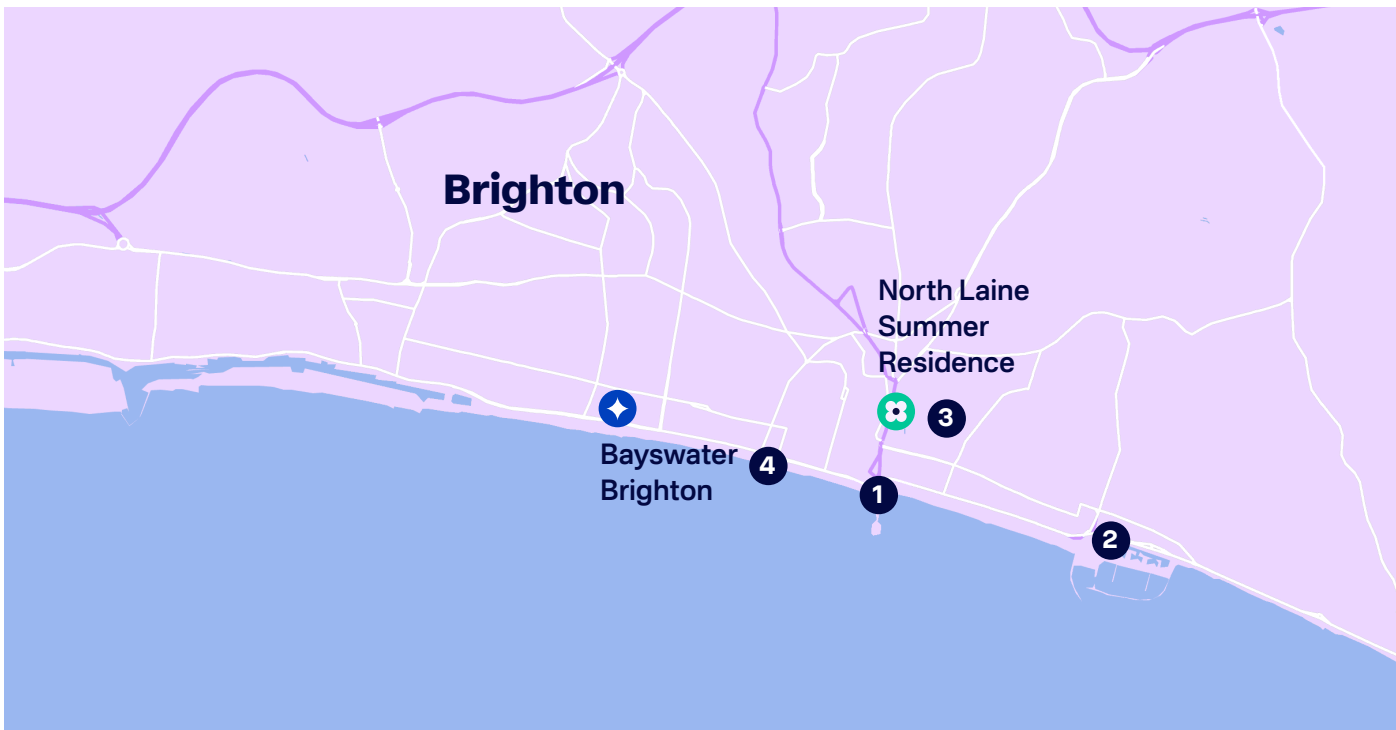

Getting around

To the school

30 minute walking or 20 minutes by public transport

From the airport by public transport

Gatwick to Brighton by train 30 minutes / Heathrow by London Underground and then by train to Brighton 1 hour 45 minutes

Brighton travel information

Regular train and bus services run between Brighton and London.

Brighton bus student discount available for students studying more than 3 months.

Travel times:

Bayswater Brighton	30 mins	
1 Brighton Palace Pier	13 mins	
2 Brighton Marina	45 mins	
3 Queen's Park	12 mins	
4 Brighton Beach	12 mins	

bayswater.ac/brighton

E-mail us
bookings@bayswater.ac
Telephone
+44 (0)1273 646 510
Address
Circus St, Brighton, BN2 9AS

Agent Enquiries
Our Agents are appointed experts in your country and can give you specialist advice on our courses, as well as any visa requirements. Contact us for an Agent in your area.
For agent sales enquiries please contact us at
sales@bayswater.ac

Book at worldwide lowest price at:
<https://www.languagecourse.net/school-bayswater-brighton.php3>

- +1 646 503 18 10
- +44 330 124 03 17
- +34 93 220 38 75
- +33 1-78416974
- +41 225 180 700
- +49 221 162 56897
- +43 720116182
- +31 858880253
- +7 4995000466
- +46 844 68 36 76
- +47 219 30 570
- +45 898 83 996
- +39 02-94751194
- +48 223 988 072
- +81 345 895 399
- +55 213 958 08 76
- +86 19816218990