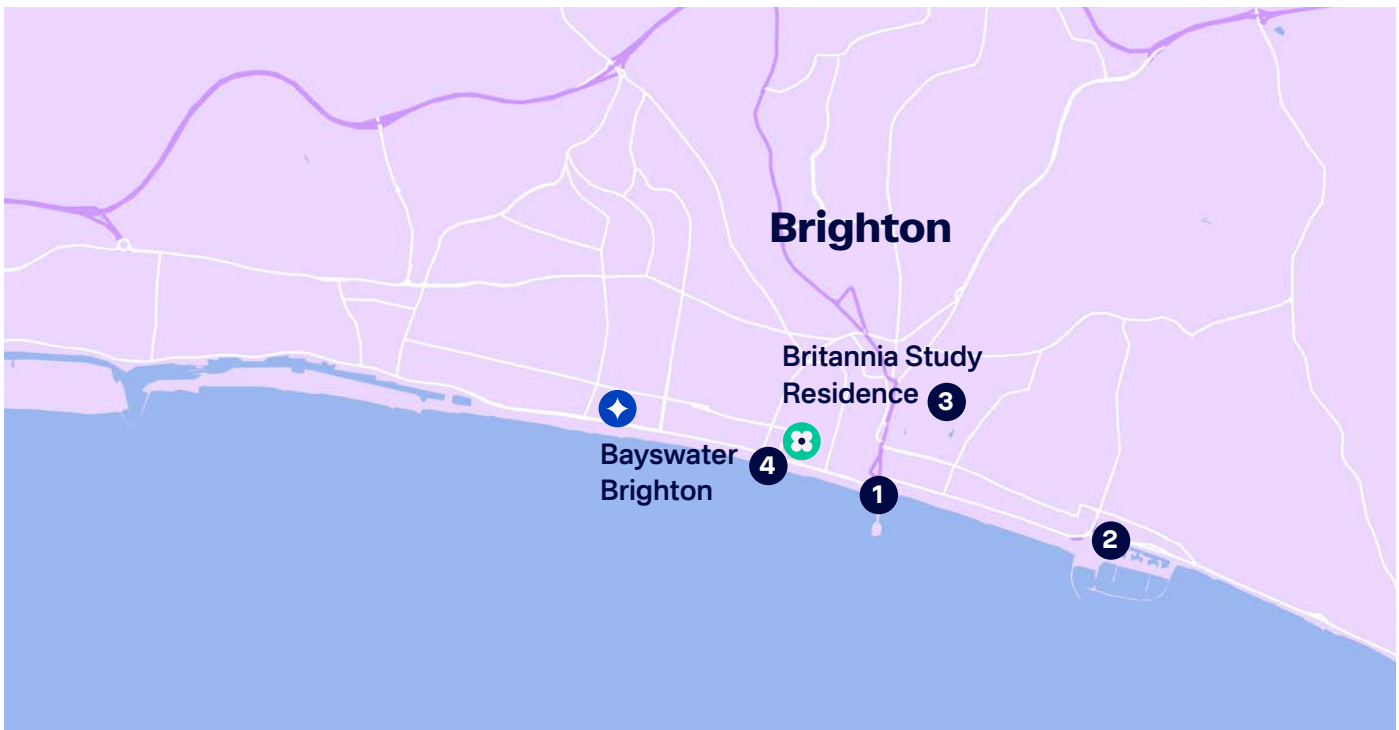

Britannia Study

Brighton

Why choose Britannia Study Residence

Britannia Study Residence is a centrally located, 134-bed student residence, fitted to the highest specifications

State-of-the-art Residence

Ultra-modern bedrooms and facilities

Close walk from the station and Brighton seafront

The area

Your central location means you're within walking distance of local amenities, miles of beaches and Brighton's famous Palace Pier. You can also reach Brighton train station in 15 minutes, which has great access to London and other nearby cities, and walk to Bayswater Brighton in just 10 minutes.

Find out more at bayswater.ac/brighton

Getting around

To the school

Walk from your residence to Bayswater Brighton in 10 minutes.

From the airport by public transport

Take the Gatwick Express train service directly from Gatwick Airport to Brighton train station.

Bayswater Airport transfer available on booking.

Brighton travel information

Regular train and bus services run between Brighton and London.

Travel times:

◆ Bayswater Brighton	10 mins	🚶
① Brighton Palace Pier	17 mins	🚶
② Brighton Marina	50 mins	🚶
③ Queen's Park	28 mins	🚶
④ Brighton Beach	5 mins	🚶