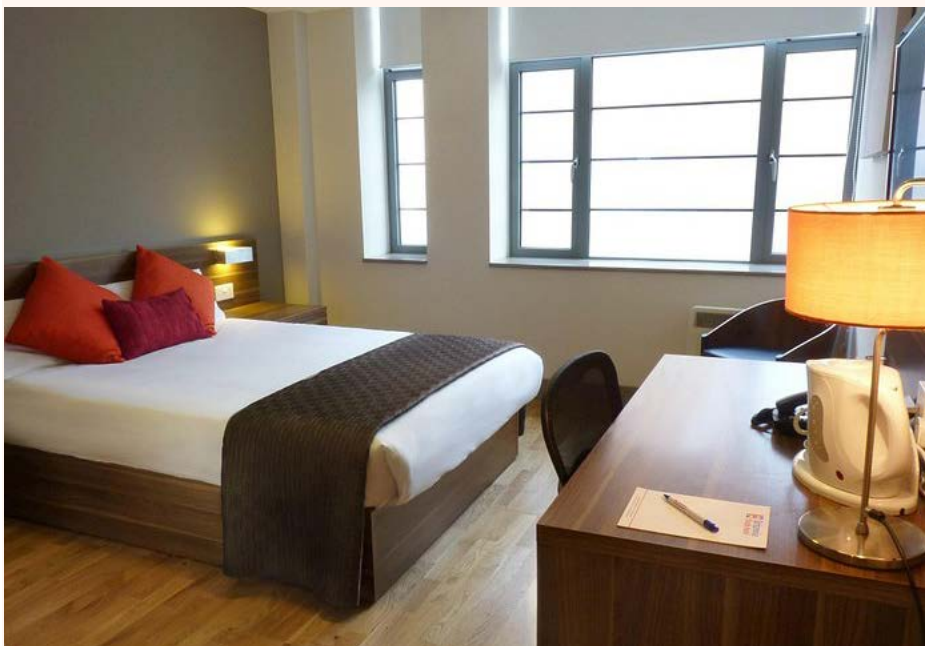

## Why choose Britannia Study Residence

Britannia Study Residence is a centrally located, 134-bed student residence, fitted to the highest specifications

State-of-the-art Residence

Ultra-modern bedrooms and facilities

### Key facts:

Room Types	Single en-suite	Bathroom	En-suite
Board	Self-catering	Bed type	Single bed
Available	Year-round	Minimum age	18+, 15+ allowed if accompanied by adult
Kitchen facilities	Communal kitchen		
Nearest station to residence	Western Road		
Travel time to school	5 min walking 🚶		
Arrival & departure	24 hour reception-arrivals Saturday (or Sunday). Rooms are available from 15.00 on the Saturday of arrival		
Security/ Reception	Building has security teams and cameras to ensure you're safe at all times		
Internet	Super fast Wi-Fi		
Cleaning	Weekly Cleaning		
Towel	Included		
Laundry	Communal laundry (Coin-operated)		
Room furnishing	Kitchen pack included, bedding included		