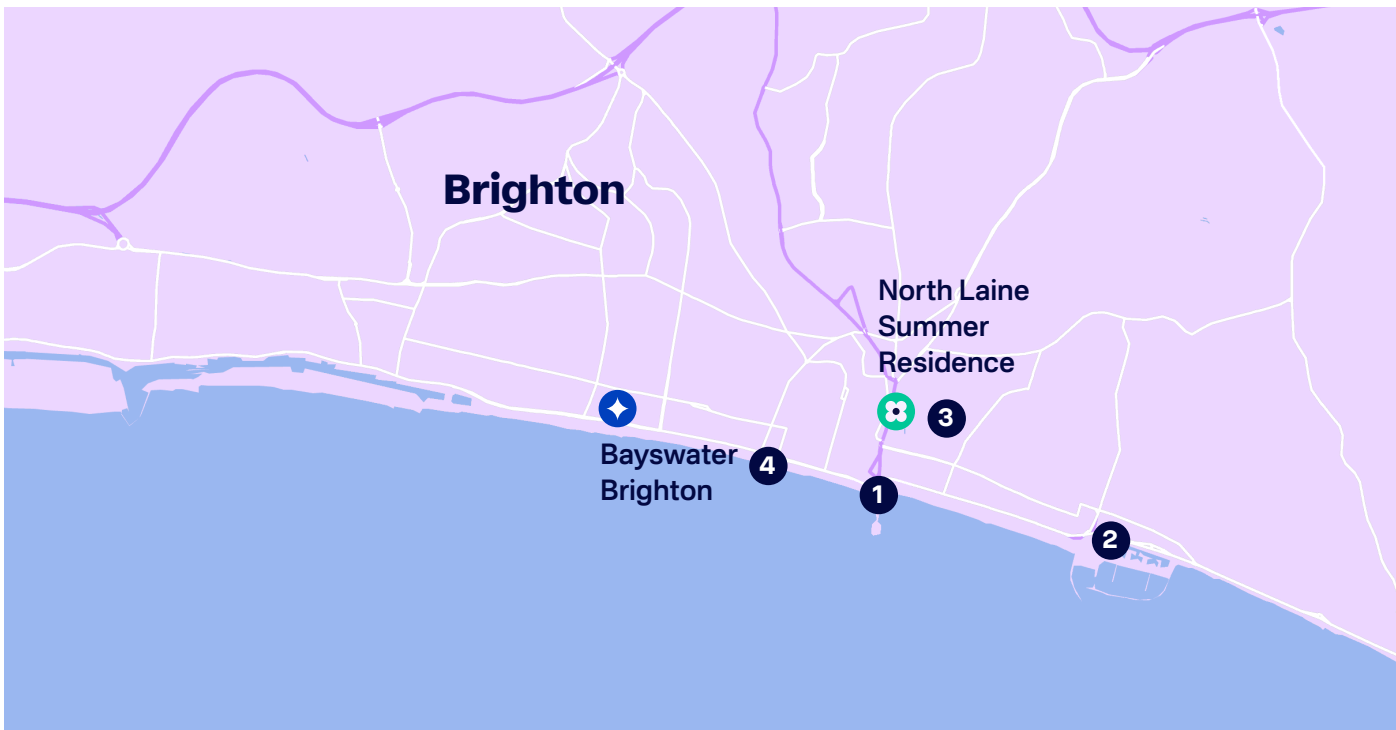

Getting around

To the school

30 minute walking or 20 minutes by public transport

From the airport by public transport

Gatwick to Brighton by train 30 minutes / Heathrow by London Underground and then by train to Brighton 1 hour 45 minutes

Brighton travel information

Regular train and bus services run between Brighton and London.

Brighton bus student discount available for students studying more than 3 months.

Travel times:

Bayswater Brighton	30 mins	
1 Brighton Palace Pier	13 mins	
2 Brighton Marina	45 mins	
3 Queen's Park	12 mins	
4 Brighton Beach	12 mins	

bayswater.ac/brighton

E-mail us
bookings@bayswater.ac
Telephone
+44 (0)1273 646 510
Address
Circus St, Brighton, BN2 9AS

Agent Enquiries
Our Agents are appointed experts in your country and can give you specialist advice on our courses, as well as any visa requirements. Contact us for an Agent in your area.
For agent sales enquiries please contact us at sales@bayswater.ac

LanguageCourse.net Book at worldwide lowest price at:
<https://www.languagecourse.net/school-bayswater-brighton.php3>

+1 646 503 18 10	+44 330 124 03 17	+34 93 220 38 75	+33 1-78416974	+41 225 180 700	+49 221 162 56897	+43 720116182
+31 858880253	+7 4995000466	+46 844 68 36 76	+47 219 30 570	+45 898 83 996	+39 02-94751194	+48 223 988 072
	+81 345 895 399	+55 213 958 08 76	+86 19816218990