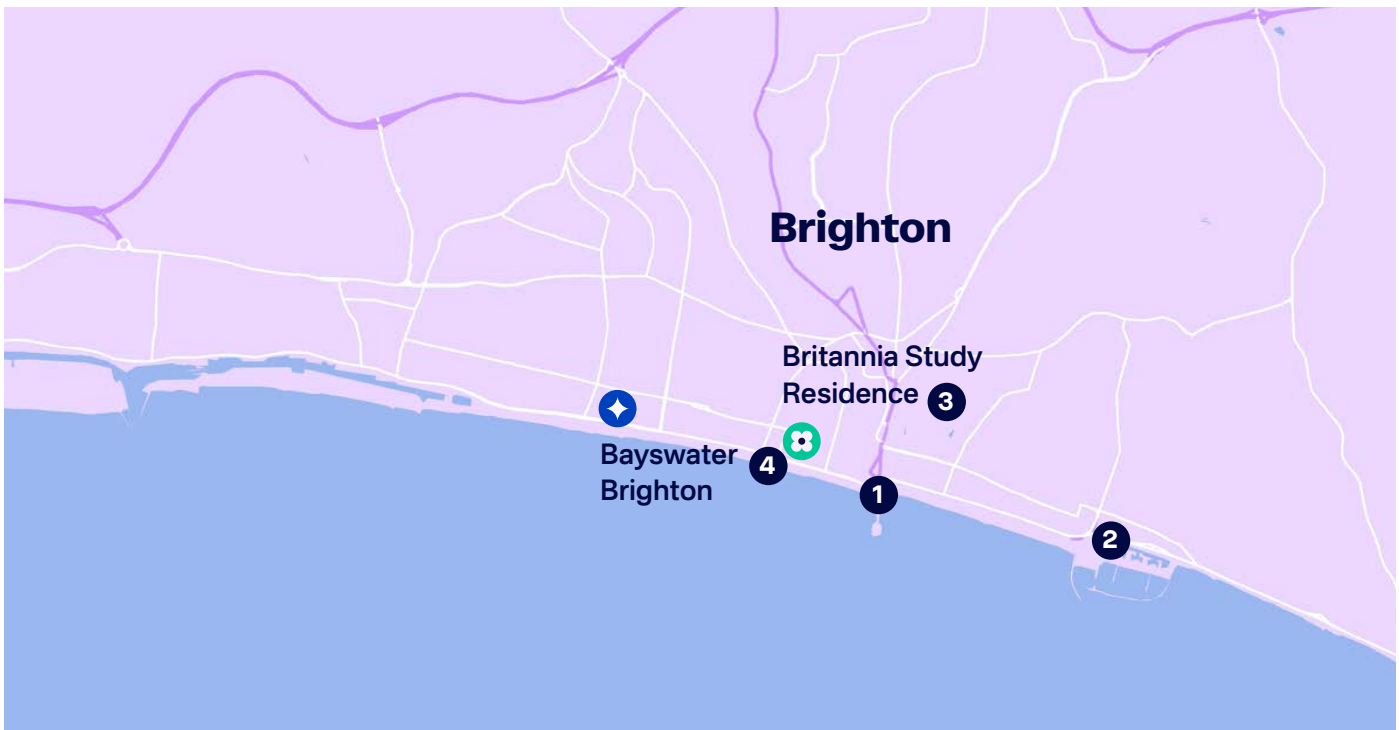

Britannia Study

Brighton

Why choose Britannia Study Residence

Britannia Study Residence is a centrally located, 134-bed student residence, fitted to the highest specifications

State-of-the-art Residence

Ultra-modern bedrooms and facilities

Close walk from the station and Brighton seafront

The area

Your central location means you're within walking distance of local amenities, miles of beaches and Brighton's famous Palace Pier. You can also reach Brighton train station in 15 minutes, which has great access to London and other nearby cities, and walk to Bayswater Brighton in just 10 minutes.

Getting around

To the school

Walk from your residence to Bayswater Brighton in 10 minutes.

From the airport by public transport

Take the Gatwick Express train service directly from Gatwick Airport to Brighton train station.

Bayswater Airport transfer available on booking.

Brighton travel information

Regular train and bus services run between Brighton and London.

Travel times:

◆ Bayswater Brighton	10 mins	🚶
① Brighton Palace Pier	17 mins	🚶
② Brighton Marina	50 mins	🚶
③ Queen's Park	28 mins	🚶
④ Brighton Beach	5 mins	🚶