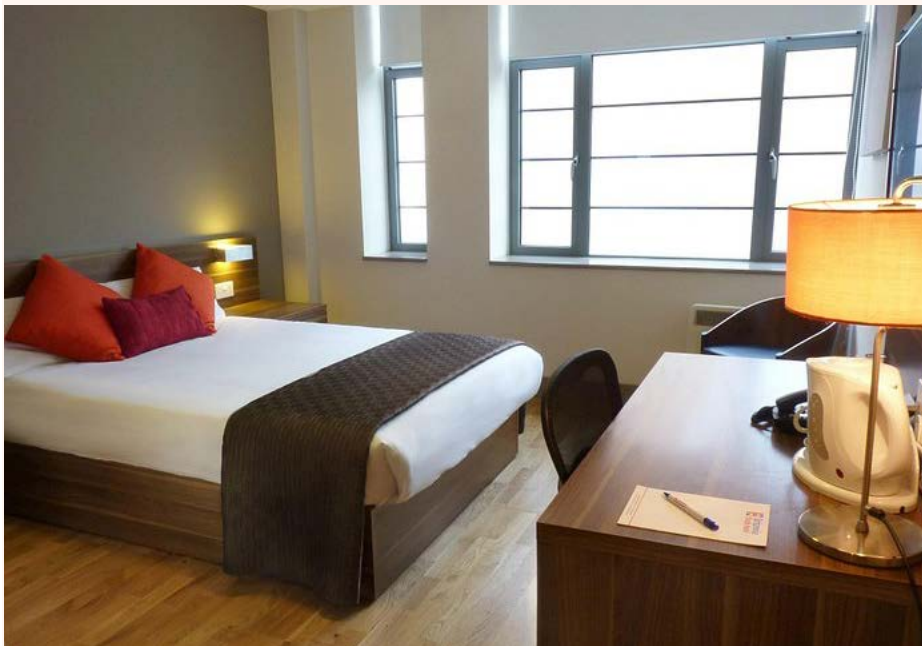

Britannia Study

Brighton

Why choose Britannia Study Residence

Britannia Study Residence is a centrally located, 134-bed student residence, fitted to the highest specifications

State-of-the-art Residence

Ultra-modern bedrooms and facilities

Key facts:

Room Types	Single en-suite	Bathroom	En-suite
Board	Self-catering	Bed type	Single bed
Available	Year-round	Minimum age	18+, 15+ allowed if accompanied by adult
Kitchen facilities	Communal kitchen		
Nearest station to residence	Western Road		
Travel time to school	5 min walking 🚶		
Arrival & departure	24 hour reception-arrivals Saturday (or Sunday). Rooms are available from 15.00 on the Saturday of arrival		
Security/ Reception	Building has security teams and cameras to ensure you're safe at all times		
Internet	Super fast Wi-Fi		
Cleaning	Weekly Cleaning		
Towel	Included		
Laundry	Communal laundry (Coin-operated)		
Room furnishing	Kitchen pack included, bedding included		