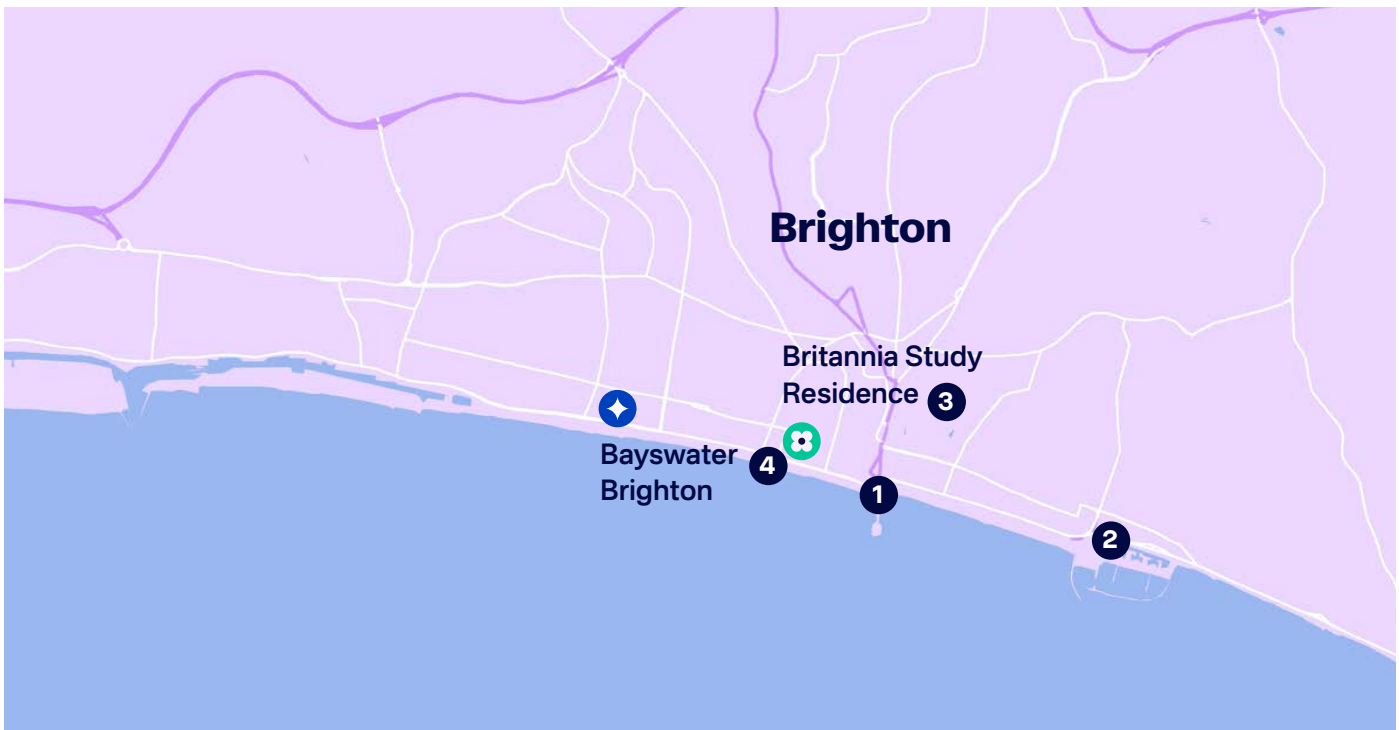

Close walk from the station and Brighton seafront

The area

Your central location means you're within walking distance of local amenities, miles of beaches and Brighton's famous Palace Pier. You can also reach Brighton train station in 15 minutes, which has great access to London and other nearby cities, and walk to Bayswater Brighton in just 10 minutes.

Find out more at bayswater.ac/brighton

Book at worldwide lowest price at: <https://www.languagecourse.net/school-bayswater-brighton.php3>

+1 646 503 18 10
 +31 858880253

+44 330 124 03 17
 +7 4995000466

+34 93 220 38 75
 +46 844 68 36 76
 +81 345 895 399

+33 1-78416974
 +47 219 30 570
 +55 213 958 08 76

+41 225 180 700
 +45 898 83 996
 +86 19816218990

+49 221 162 56897
 +39 02-94751194

+43 720116182
 +48 223 988 072

Getting around

To the school

Walk from your residence to Bayswater Brighton in 10 minutes.

Regular train and bus services run between Brighton and London.

Travel times:

◆ Bayswater Brighton	10 mins	🚶
① Brighton Palace Pier	17 mins	🚶
② Brighton Marina	50 mins	🚶
③ Queen's Park	28 mins	🚶
④ Brighton Beach	5 mins	🚶