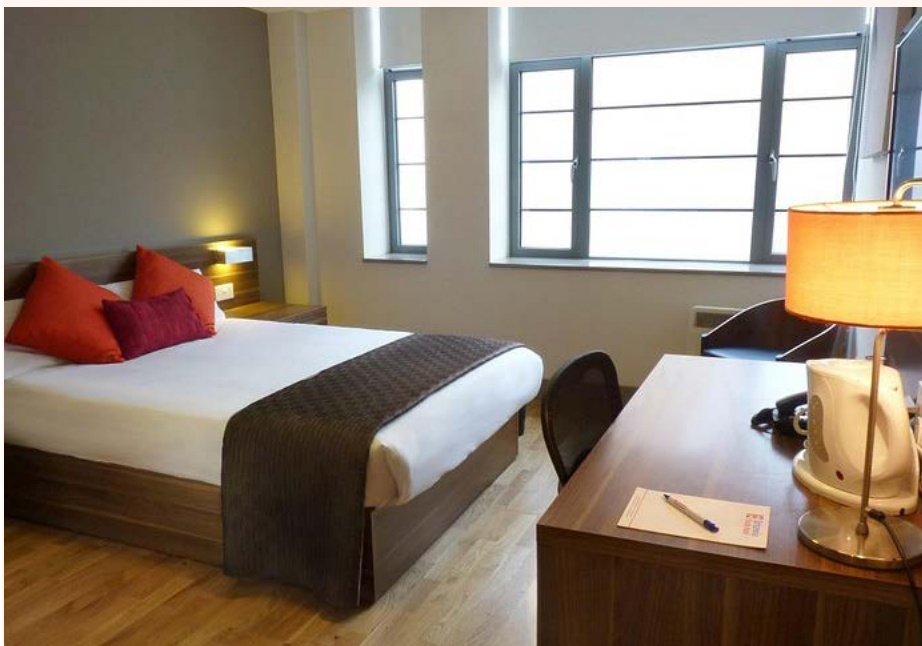

Britannia Study

Brighton

Why choose Britannia Study Residence

Britannia Study Residence is a centrally located, 134-bed student residence, fitted to the highest specifications

State-of-the-art Residence

Ultra-modern bedrooms and facilities

Key facts:

Room Types	Single en-suite	Bathroom	En-suite
Board	Self-catering	Bed type	Single bed
Available	Year-round	Minimum age	18+, 15+ allowed if accompanied by adult
Kitchen facilities	Communal kitchen		
Nearest station to residence	Western Road		
Travel time to school	5 min walking 🚶		
Arrival & departure	24 hour reception-arrivals Saturday (or Sunday). Rooms are available from 15.00 on the Saturday of arrival		
Security/ Reception	Building has security teams and cameras to ensure you're safe at all times		
Internet	Super fast Wi-Fi		
Cleaning	Weekly Cleaning		
Towel	Included		
Laundry	Communal laundry (Coin-operated)		
Room furnishing	Kitchen pack included, bedding included		