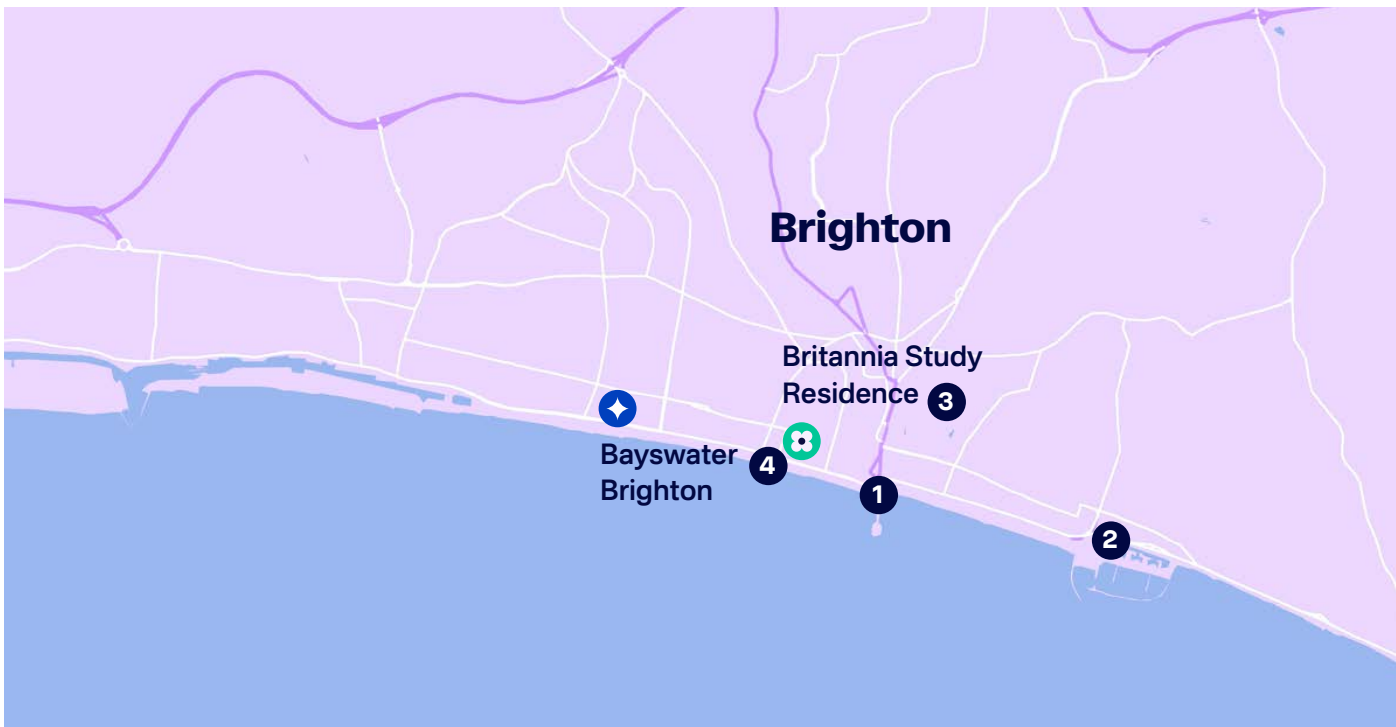

Britannia Study

Brighton

Why choose Britannia Study Residence

Britannia Study Residence is a centrally located, 134-bed student residence, fitted to the highest specifications

State-of-the-art Residence

Ultra-modern bedrooms and facilities

Close walk from the station and Brighton seafront

The area

Your central location means you're within walking distance of local amenities, miles of beaches and Brighton's famous Palace Pier. You can also reach Brighton train station in 15 minutes, which has great access to London and other nearby cities, and walk to Bayswater Brighton in just 10 minutes.

Getting around

To the school

Walk from your residence to Bayswater Brighton in 10 minutes.

From the airport by public transport

Take the Gatwick Express train service directly from Gatwick Airport to Brighton train station.

Bayswater Airport transfer available on booking.

Brighton travel information

Regular train and bus services run between Brighton and London.

Travel times:

◆ Bayswater Brighton	10 mins	🚶
① Brighton Palace Pier	17 mins	🚶
② Brighton Marina	50 mins	🚶
③ Queen's Park	28 mins	🚶
④ Brighton Beach	5 mins	🚶