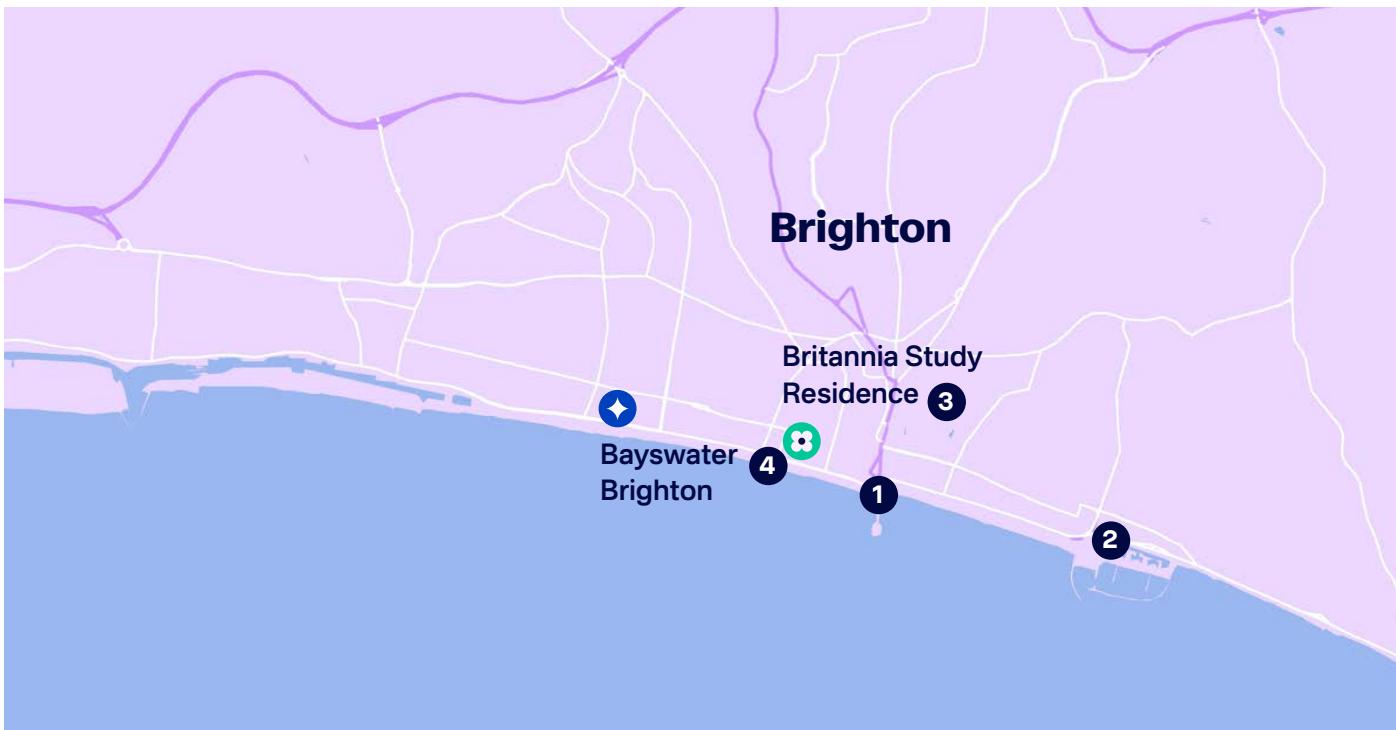

Britannia Study

Brighton

Why choose Britannia Study Residence

Britannia Study Residence is a centrally located, 134-bed student residence, fitted to the highest specifications

State-of-the-art Residence

Ultra-modern bedrooms and facilities

Close walk from the station and Brighton seafront

The area

Your central location means you're within walking distance of local amenities, miles of beaches and Brighton's famous Palace Pier. You can also reach Brighton train station in 15 minutes, which has great access to London and other nearby cities, and walk to Bayswater Brighton in just 10 minutes.

Find out more at bayswater.ac/brighton

Getting around

To the school

Walk from your residence to Bayswater Brighton in 10 minutes.

From the airport by public transport

Take the Gatwick Express train service directly from Gatwick Airport to Brighton train station.

Bayswater Airport transfer available on booking.

Brighton travel information

Regular train and bus services run between Brighton and London.

Travel times:

◆ Bayswater Brighton	10 mins	🚶
① Brighton Palace Pier	17 mins	🚶
② Brighton Marina	50 mins	🚶
③ Queen's Park	28 mins	🚶
④ Brighton Beach	5 mins	🚶