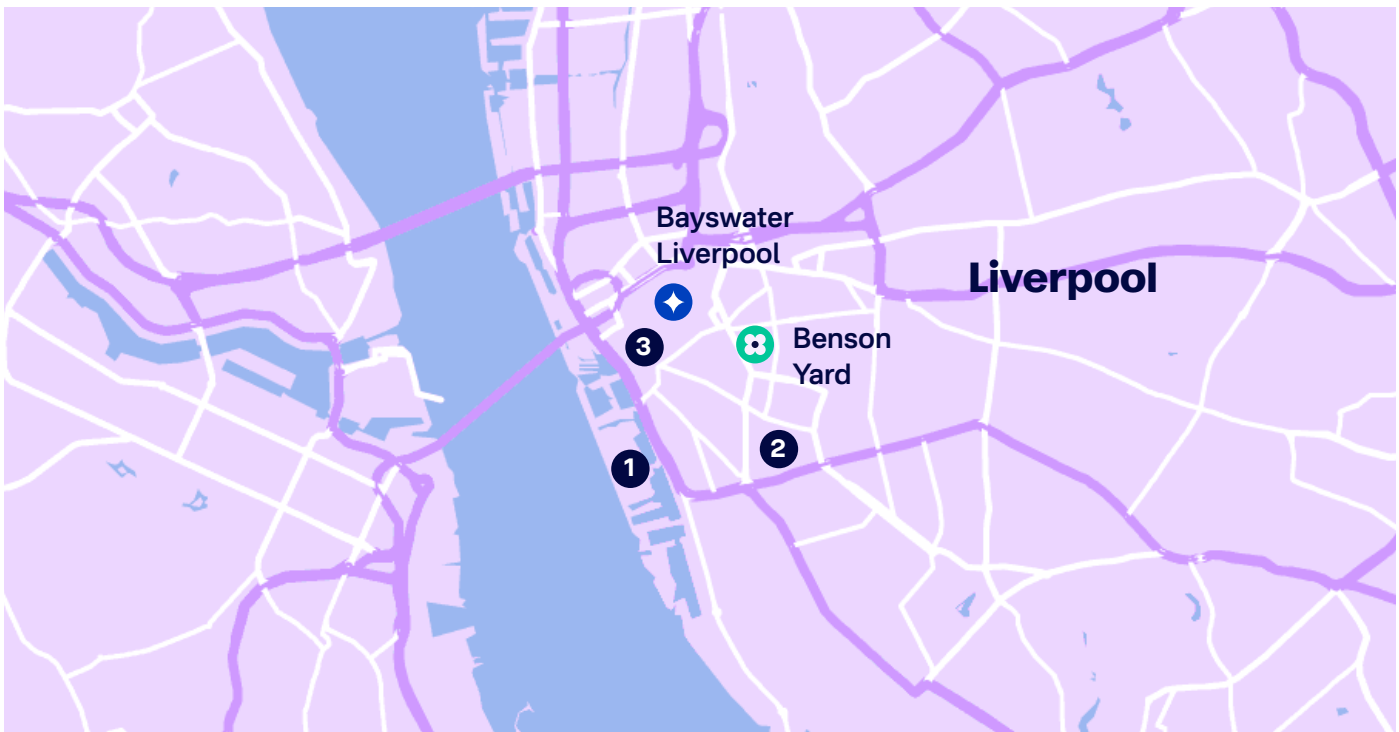

Getting around

To the school

11 minutes walk.

From the airport by public transport

Liverpool John Lennon Airport is 40 mins by bus. Buses run every 15 minutes 24/7.

Bayswater airport transfer available on booking.

Liverpool travel information

Journey planners, travel pass information can be found at merseytravel.gov.uk

Travel times:

📍 Bayswater Liverpool	11 mins	🚶
① The Waterfront	20 mins	🚶
② The Georgian Quarter	14 mins	🚶
③ Liverpool One	6 mins	🚶

bayswater.ac/liverpool

E-mail us
bookings@bayswater.ac

Telephone
+44 (0)151 332 2581

Address
18 Benson St, Liverpool, L1 2ST

Agent Enquiries

Our Agents are appointed experts in your country and can give you specialist advice on our courses, as well as any visa requirements. Contact us for an Agent in your area.

For agent sales enquiries please contact us at sales@bayswater.ac

Book at worldwide lowest price at:
<https://www.languagecourse.net/school-bayswater-liverpool.php3>

+1 646 503 18 10
 +31 858880253

+44 330 124 03 17
 +7 4995000466

+34 93 220 38 75
 +46 844 68 36 76
 +81 345 895 399

+33 1-78416974
 +47 219 30 570
 +55 213 958 08 76

+41 225 180 700
 +45 898 83 996
 +86 19816218990

+49 221 162 56897
 +39 02-94751194

+43 720116182
 +48 223 988 072