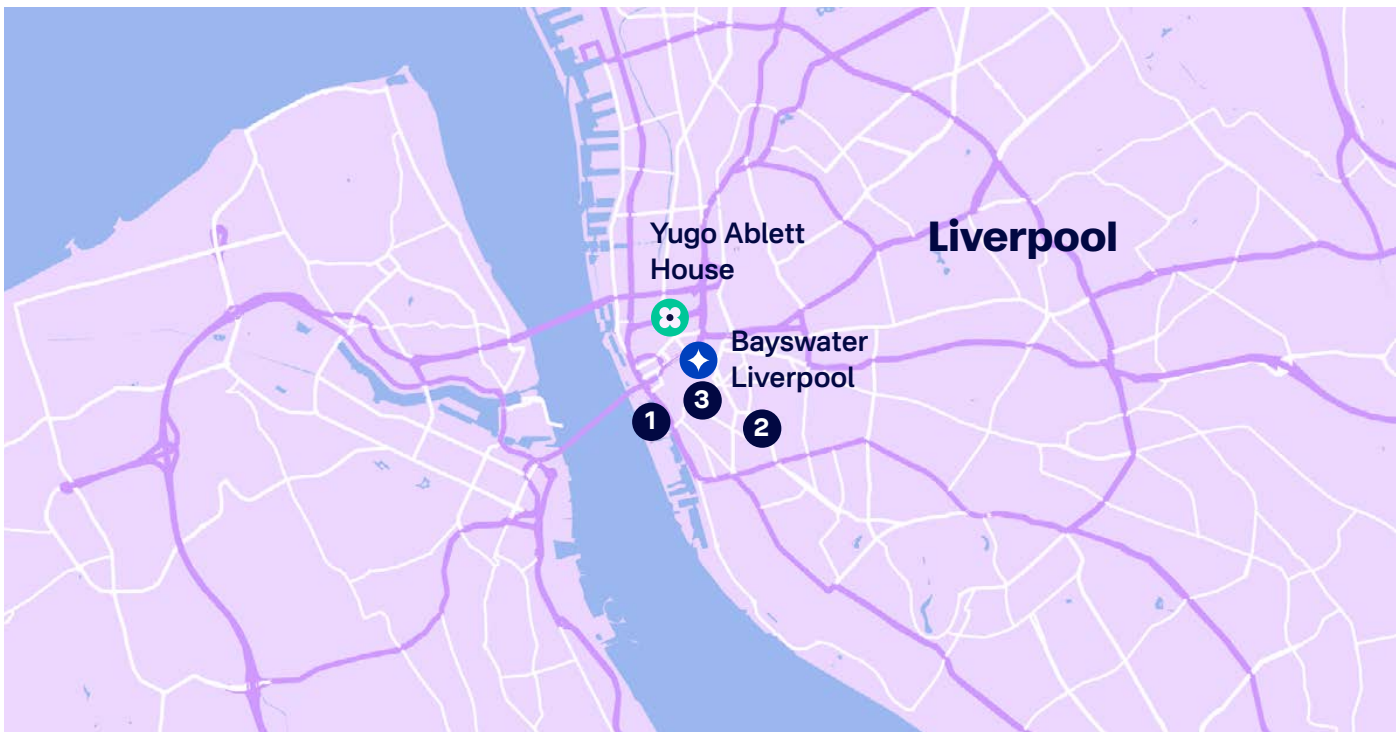

Getting around

To the school

10 minutes walk.

From the airport by public transport

Liverpool John Lennon Airport: 45 minutes by bus and then train
Manchester Airport: 1 hour 45 minutes by train.

Liverpool travel information

Journey planners, travel pass information can be found at merseytravel.gov.uk

Travel times:

📍 Bayswater Liverpool	10 mins	🚶
① The Waterfront	14 mins	🚶
② The Georgian Quarter	30 mins	🚶
③ Liverpool One	10 mins	🚶

bayswater.ac/liverpool

E-mail us
bookings@bayswater.ac
Telephone
+44 (0)20 7221 7259
Address
2 Great Crosshall Street, L3 2AF, Liverpool

Agent Enquiries
Our Agents are appointed experts in your country and can give you specialist advice on our courses, as well as any visa requirements. Contact us for an Agent in your area.
For agent sales enquiries please contact us at sales@bayswater.ac

LanguageCourse^{net} Book at worldwide lowest price at:
<https://www.languagecourse.net/school-bayswater-liverpool.php3>

- 🇺🇸 +1 646 503 18 10
- 🇬🇧 +44 330 124 03 17
- 🇪🇸 +34 93 220 38 75
- 🇫🇷 +33 1-78416974
- 🇨🇦 +41 225 180 700
- 🇩🇪 +49 221 162 56897
- 🇮🇹 +43 720116182
- 🇮🇸 +31 858880253
- 🇩🇪 +7 4995000466
- 🇩🇪 +46 844 68 36 76
- 🇩🇪 +47 219 30 570
- 🇩🇪 +45 898 83 996
- 🇮🇹 +39 02-94751194
- 🇮🇹 +48 223 988 072
- 🇩🇪 +81 345 895 399
- 🇩🇪 +55 213 958 08 76
- 🇩🇪 +86 19816218990