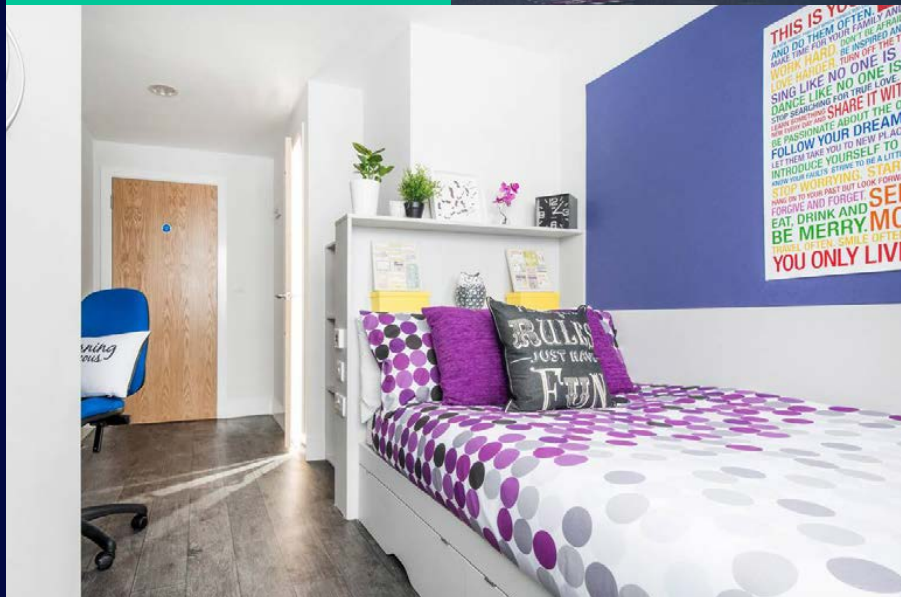

Travel times:

📍 Bayswater Liverpool	10 mins	🚶
① The Waterfront	14 mins	🚶
② The Georgian Quarter	30 mins	🚶
③ Liverpool One	10 mins	🚶