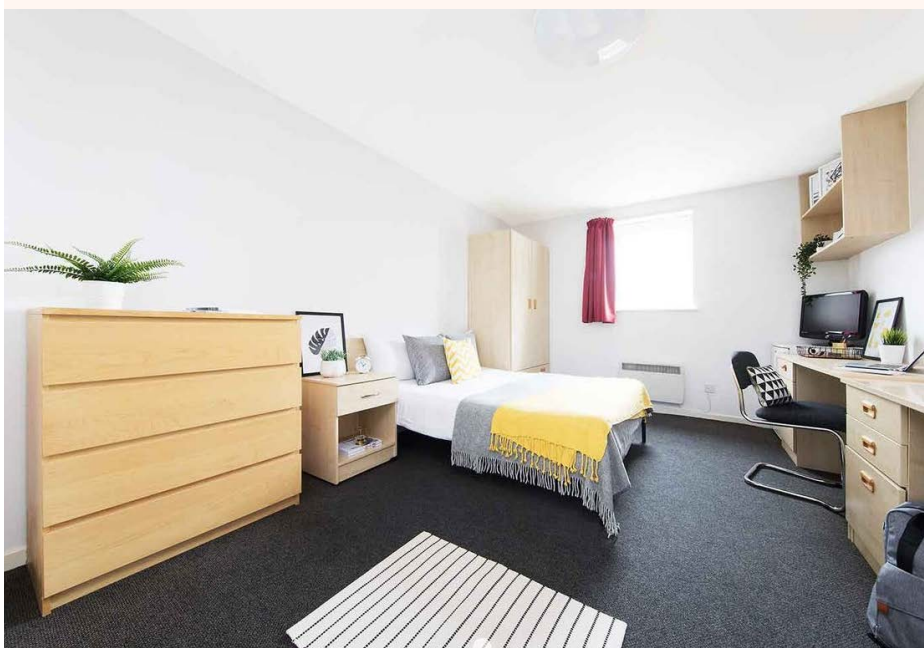

Atlantic Point

Liverpool

Why choose Atlantic Point

A great price

24 hour security on site

15 min walk to college

Short walk to Liverpool City Centre, Liverpool One, and the harbour