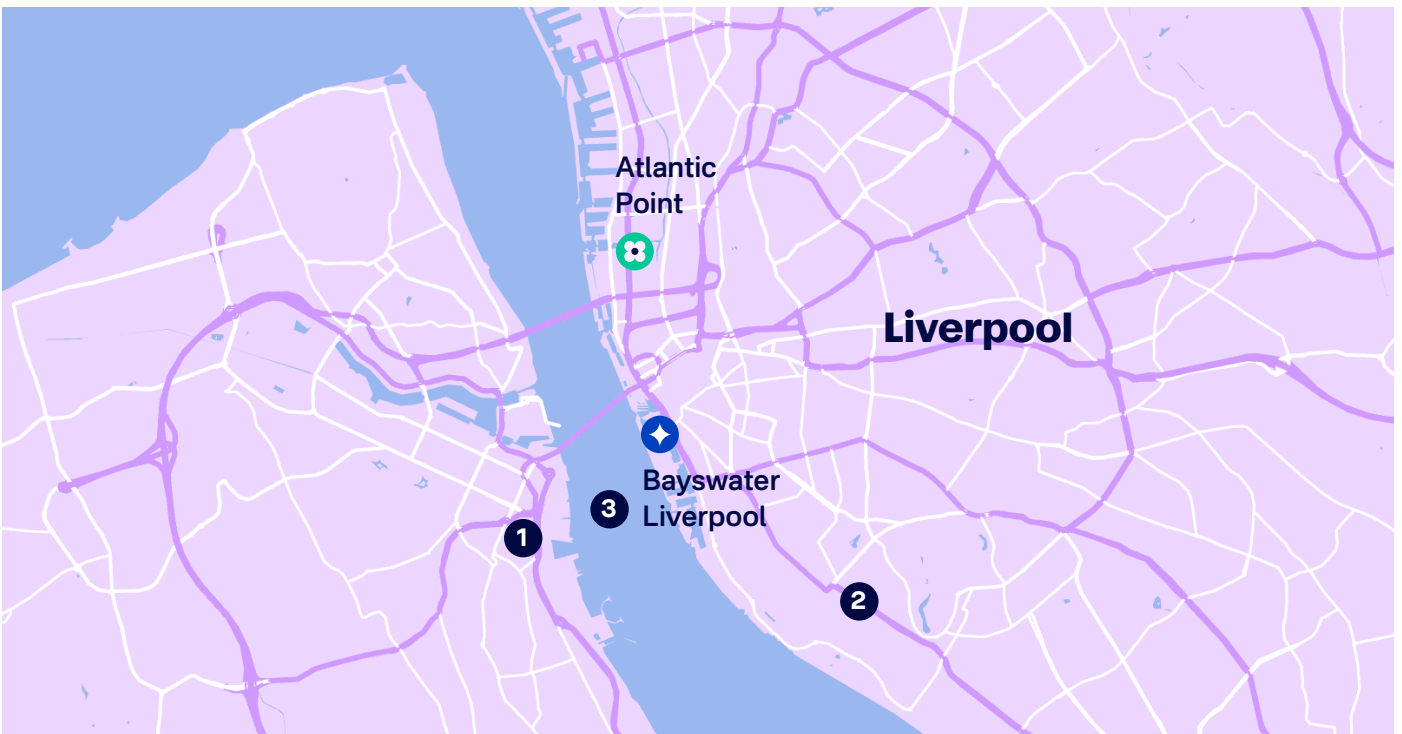

Atlantic Point

Liverpool

Why choose Atlantic Point

A great price

24 hour security on site

15 min walk to college

Short walk to Liverpool City Centre, Liverpool One, and the harbour

The area

Serving the students at John Moore University, this accommodation is close to the city centre so you can enjoy the cafes, bars and restaurants along the waterfront or join other students in the nearby university area.

Find out more at bayswater.ac/liverpool

Getting around

To the school

15 minutes walk.

From the airport by public transport

Liverpool John Lennon Airport is 40 mins by bus. Buses run every 15 minutes 24/7.

Bayswater airport transfer available on booking.

Liverpool travel information

Journey planners, travel pass information can be found at merseytravel.gov.uk

Travel times:

📍 Bayswater Liverpool	15 mins	🚶
① The Waterfront	23 mins	🚶
② The Georgian Quarter	30 mins	🚶
③ Liverpool One	17 mins	🚶