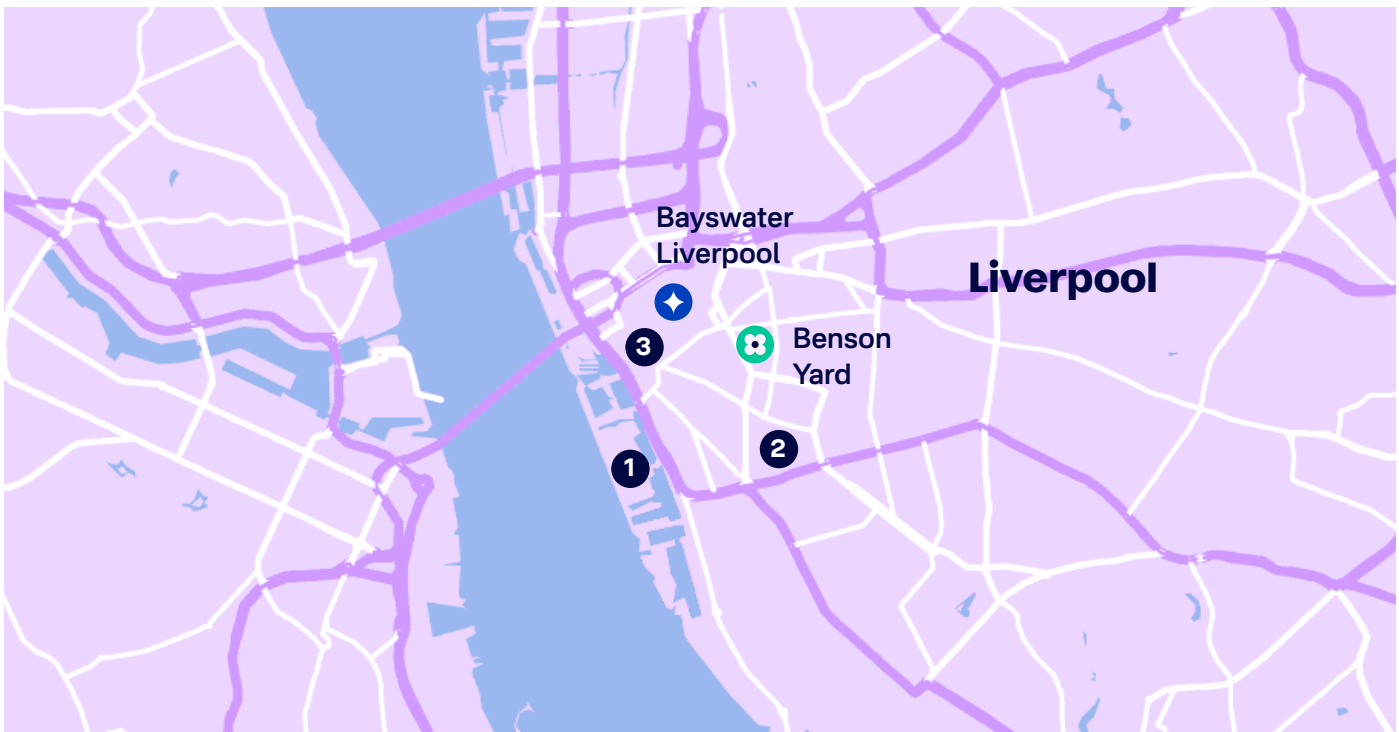

Getting around

To the school

11 minutes walk.

From the airport by public transport

Liverpool John Lennon Airport is 40 mins by bus. Buses run every 15 minutes 24/7.

Bayswater airport transfer available on booking.

Liverpool travel information

Journey planners, travel pass information can be found at merseytravel.gov.uk

Travel times:

📍 Bayswater Liverpool	11 mins	🚶
① The Waterfront	20 mins	🚶
② The Georgian Quarter	14 mins	🚶
③ Liverpool One	6 mins	🚶

bayswater.ac/liverpool

E-mail us
bookings@bayswater.ac
Telephone
+44 (0)151 332 2581
Address
18 Benson St, Liverpool, L1 2ST

Agent Enquiries
Our Agents are appointed experts in your country and can give you specialist advice on our courses, as well as any visa requirements. Contact us for an Agent in your area.
For agent sales enquiries please contact us at sales@bayswater.ac

LanguageCourse^{net} Book at worldwide lowest price at:
<https://www.languagecourse.net/school-bayswater-liverpool.php3>

- 🇺🇸 +1 646 503 18 10
- 🇬🇧 +44 330 124 03 17
- 🇪🇸 +34 93 220 38 75
- 🇫🇷 +33 1-78416974
- 🇨🇭 +41 225 180 700
- 🇩🇪 +49 221 162 56897
- 🇮🇹 +39 02-94751194
- 🇺🇸 +31 858880253
- 🇧🇷 +7 4995000466
- 🇩🇪 +46 844 68 36 76
- 🇩🇪 +47 219 30 570
- 🇨🇭 +45 898 83 996
- 🇮🇹 +39 02-94751194
- 🇺🇸 +81 345 895 399
- 🇧🇷 +52 213 958 08 76
- 🇨🇭 +86 19816218990
- 🇩🇪 +43 720116182
- 🇮🇹 +48 223 988 072