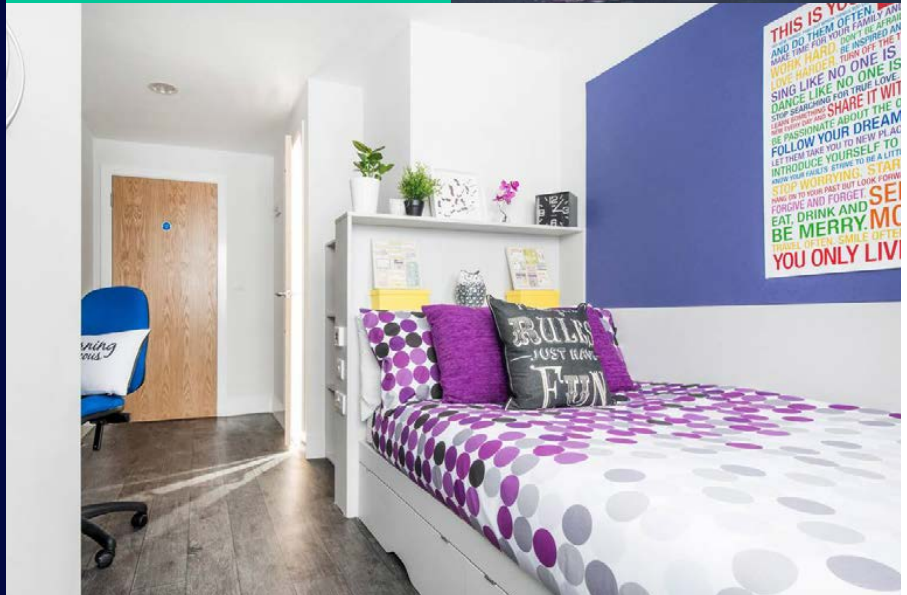

Travel times:

◆ Bayswater Liverpool	10 mins	🚶
① The Waterfront	14 mins	🚶
② The Georgian Quarter	30 mins	🚶
③ Liverpool One	10 mins	🚶