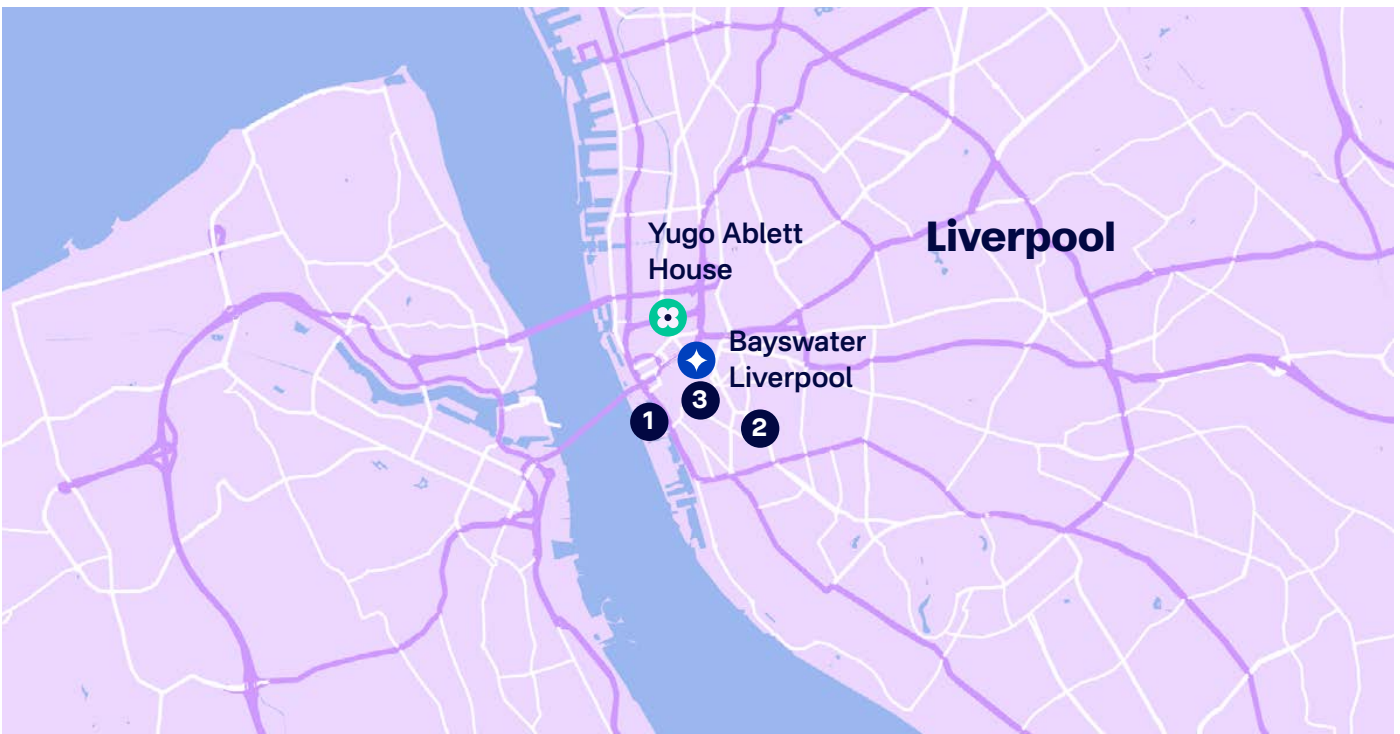

Yugo - Ablett House

Liverpool

Why choose Yugo - Ablett House

Just a 10-minute walk from Liverpool One (the main shopping area)

Close to where many of the city's coolest bars and restaurants are

10 minutes walk from Bayswater Liverpool

The area

Ablett House is our student residence in Liverpool city centre, putting you right in the centre of everything you need.

Key facts:

Room Types	Single - En-suite	Bathroom	Private
Board	Self-catering	Bed type	3/4 double beds
Available	Year-round	Minimum age	18+
Kitchen facilities	Fridge, microwave, oven, sink, TV, dining table and chairs, sofa, kitchen pack		
Nearest station to residence	Moorfields		
Travel time to school	10 min walking 🚶		
Arrival & departure	With the school		
Security/ Reception	Reception open 8 am - 6 pm everyday, 24 hour security		
Internet	Super fast Wi-Fi		
Cleaning	Rooms deep cleaned before arrival, cleanliness of rooms and communal areas students responsibility thereafter		
Hostel facilities	Common room for student opposite reception. Courtyard/patio area		
Room furnishing	Private bathroom, bed, under bed storage, wardrobe, desk and chair, shelf		
Laundry	Laundry room on site, uses Circuit Laundry		

Find out more at bayswater.ac/liverpool

Getting around

To the school

10 minutes walk.

From the airport by public transport

Liverpool John Lennon Airport: 45 minutes by bus and then train
 Manchester Airport: 1 hour 45 minutes by train.

Liverpool travel information

Journey planners, travel pass information can be found at merseytravel.gov.uk

Travel times:

◆ Bayswater Liverpool	10 mins	🚶
① The Waterfront	14 mins	🚶
② The Georgian Quarter	30 mins	🚶
③ Liverpool One	10 mins	🚶