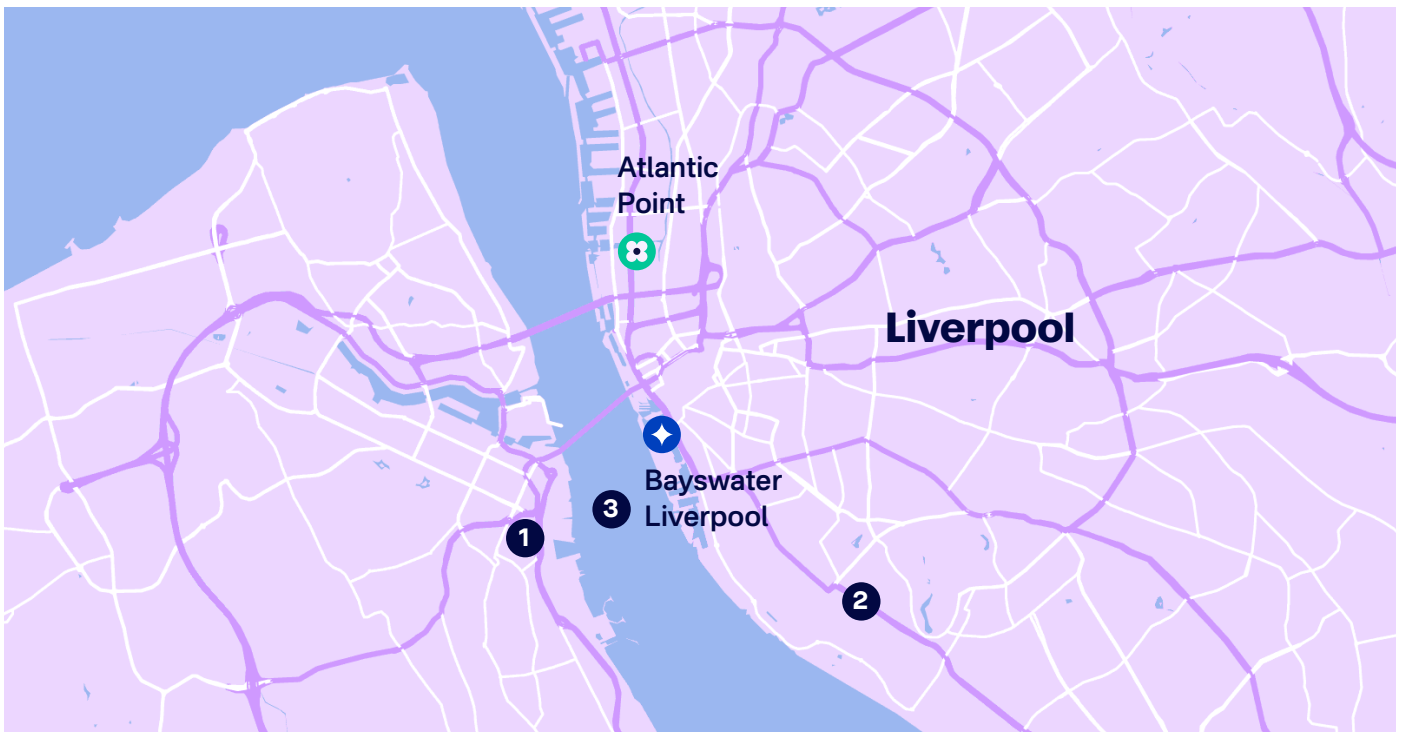

Atlantic Point

Liverpool

Why choose Atlantic Point

A great price

24 hour security on site

15 min walk to college

Short walk to Liverpool City Centre, Liverpool One, and the harbour

The area

Serving the students at John Moore University, this accommodation is close to the city centre so you can enjoy the cafes, bars and restaurants along the waterfront or join other students in the nearby university area.

Find out more at bayswater.ac/liverpool

Getting around

To the school

15 minutes walk.

From the airport by public transport

Liverpool John Lennon Airport is 40 mins by bus. Buses run every 15 minutes 24/7.

Bayswater airport transfer available on booking.

Liverpool travel information

Journey planners, travel pass information can be found at merseytravel.gov.uk

Travel times:

◆ Bayswater Liverpool	15 mins	🚶
① The Waterfront	23 mins	🚶
② The Georgian Quarter	30 mins	🚶
③ Liverpool One	17 mins	🚶