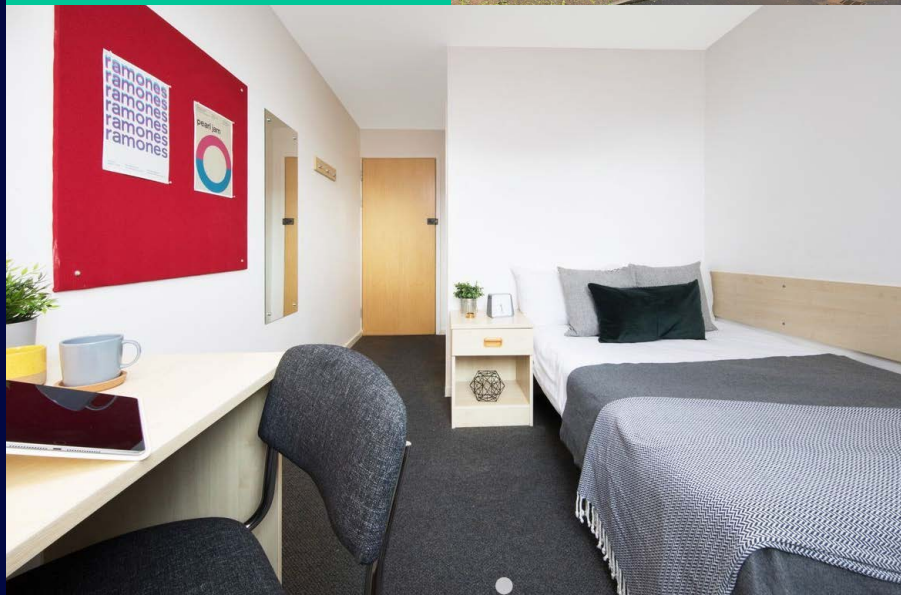

Travel times:

◆ Bayswater Liverpool	15 mins	🚶
① The Waterfront	23 mins	🚶
② The Georgian Quarter	30 mins	🚶
③ Liverpool One	17 mins	🚶