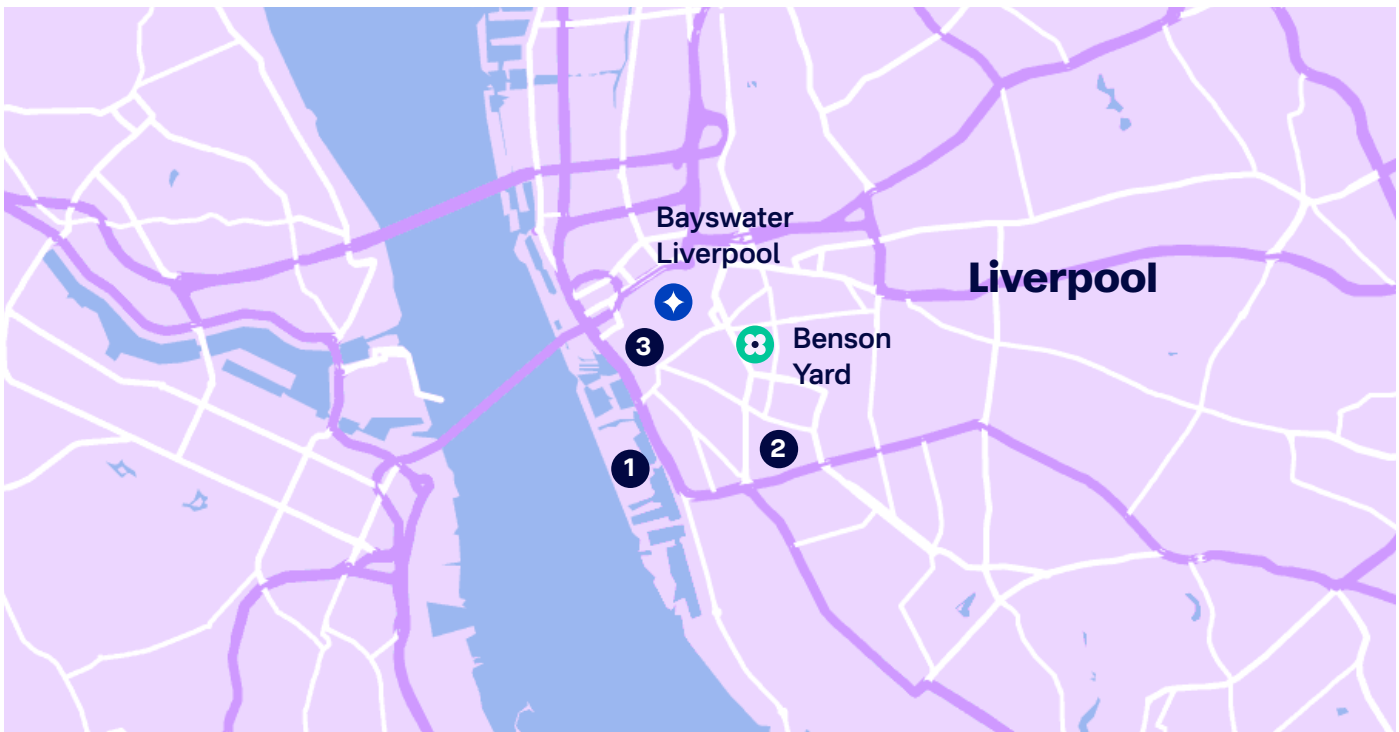

Getting around

To the school

11 minutes walk.

From the airport by public transport

Liverpool John Lennon Airport is 40 mins by bus. Buses run every 15 minutes 24/7.

Bayswater airport transfer available on booking.

Liverpool travel information

Journey planners, travel pass information can be found at merseytravel.gov.uk

Travel times:

- Bayswater Liverpool 11 mins

- 1 The Waterfront 20 mins

- 2 The Georgian Quarter 14 mins

- 3 Liverpool One 6 mins

bayswater.ac/liverpool

E-mail us
bookings@bayswater.ac
Telephone
+44 (0)151 332 2581
Address
18 Benson St, Liverpool, L1 2ST

Agent Enquiries
Our Agents are appointed experts in your country and can give you specialist advice on our courses, as well as any visa requirements. Contact us for an Agent in your area.
For agent sales enquiries please contact us at sales@bayswater.ac

Book at worldwide lowest price at: <https://www.languagecourse.net/school-bayswater-liverpool.php3>

- +1 646 503 18 10
- +44 330 124 03 17
- +34 93 220 38 75
- +33 1-78416974
- +41 225 180 700
- +49 221 162 56897
- +43 720116182
- +31 858880253
- +7 4995000466
- +46 844 68 36 76
- +47 219 30 570
- +45 898 83 996
- +39 02-94751194
- +81 345 895 399
- +85 213 958 08 76
- +86 19816218990
- +61 2 9550 9200
- +64 9 486 8600
- +91 98999 98999
- +27 21 450 0000
- +52 55 5767 9200
- +54 11 4382 4200
- +7 495 500 0466
- +380 96 330 4444
- +48 22 638 22 63
- +420 22 638 22 63
- +421 22 638 22 63
- +36 1 464 4644
- +385 1 464 4644
- +386 1 464 4644