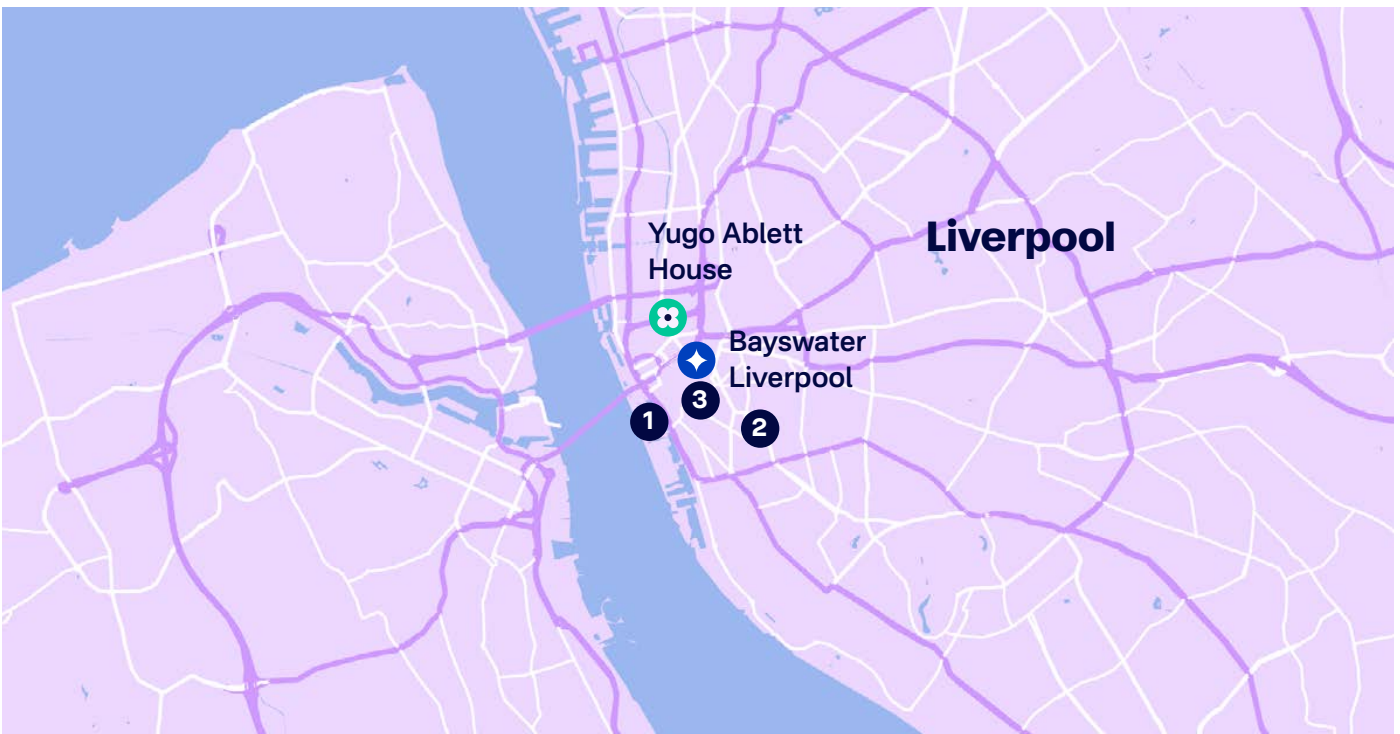

Yugo - Ablett House

Liverpool

Why choose Yugo - Ablett House

Just a 10-minute walk from Liverpool One (the main shopping area)

Close to where many of the city's coolest bars and restaurants are

10 minutes walk from Bayswater Liverpool

The area

Ablett House is our student residence in Liverpool city centre, putting you right in the centre of everything you need.

Key facts:

Room Types	Single - En-suite	Bathroom	Private
Board	Self-catering	Bed type	3/4 double beds
Available	Year-round	Minimum age	18+
Kitchen facilities	Fridge, microwave, oven, sink, TV, dining table and chairs, sofa, kitchen pack		
Nearest station to residence	Moorfields		
Travel time to school	10 min walking 🚶		
Arrival & departure	With the school		
Security/ Reception	Reception open 8 am - 6 pm everyday, 24 hour security		
Internet	Super fast Wi-Fi		
Cleaning	Rooms deep cleaned before arrival, cleanliness of rooms and communal areas students responsibility thereafter		
Hostel facilities	Common room for student opposite reception. Courtyard/patio area		
Room furnishing	Private bathroom, bed, under bed storage, wardrobe, desk and chair, shelf		
Laundry	Laundry room on site, uses Circuit Laundry		

Find out more at bayswater.ac/liverpool

Getting around

To the school

10 minutes walk.

From the airport by public transport

Liverpool John Lennon Airport:
45 minutes by bus and then train
Manchester Airport: 1 hour 45 minutes by train.

Liverpool travel information

Journey planners, travel pass information can be found at merseytravel.gov.uk

Travel times:

📍 Bayswater Liverpool	10 mins	🚶
① The Waterfront	14 mins	🚶
② The Georgian Quarter	30 mins	🚶
③ Liverpool One	10 mins	🚶