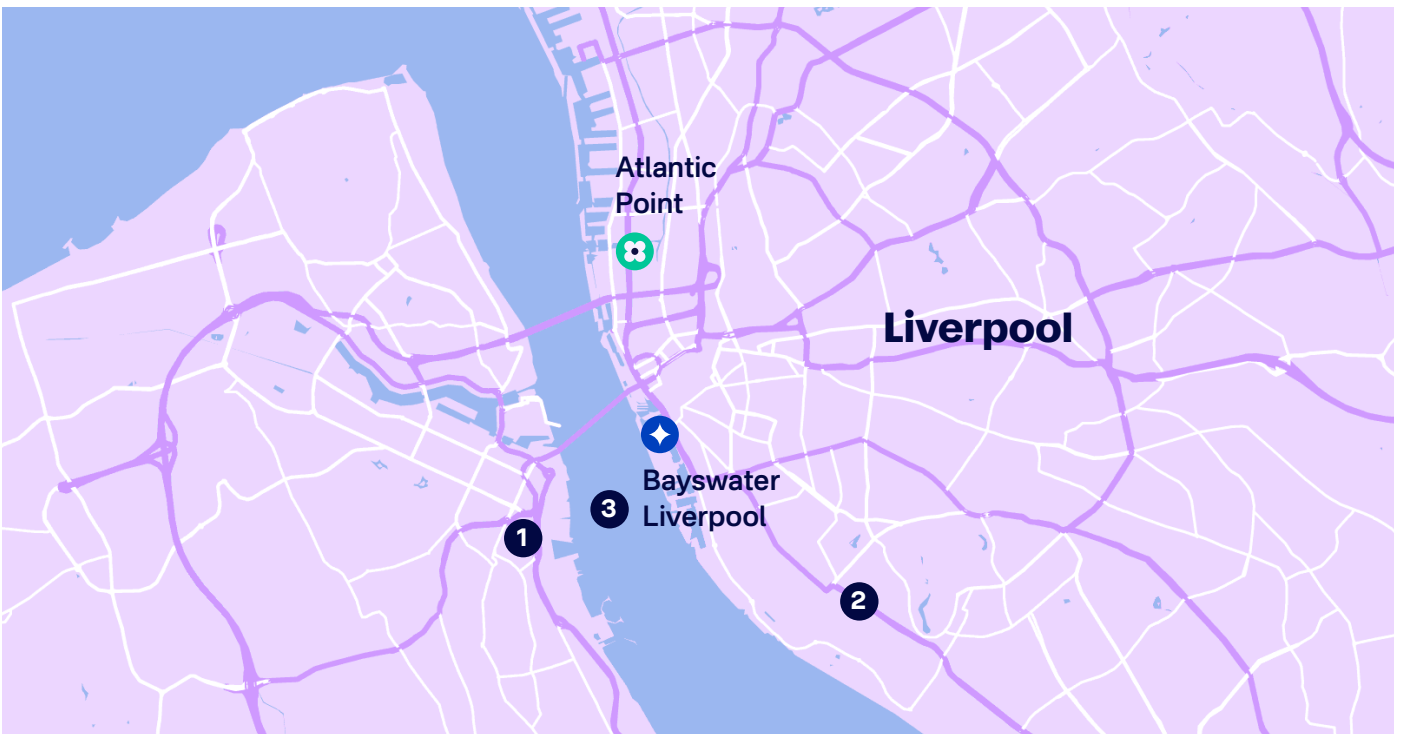

Atlantic Point

Liverpool

Why choose Atlantic Point

A great price

24 hour security on site

15 min walk to college

Short walk to Liverpool City Centre, Liverpool One, and the harbour

The area

Serving the students at John Moore University, this accommodation is close to the city centre so you can enjoy the cafes, bars and restaurants along the waterfront or join other students in the nearby university area.

Find out more at bayswater.ac/liverpool

Getting around

To the school

15 minutes walk.

From the airport by public transport

Liverpool John Lennon Airport is 40 mins by bus. Buses run every 15 minutes 24/7.

Bayswater airport transfer available on booking.

Liverpool travel information

Journey planners, travel pass information can be found at merseytravel.gov.uk

Travel times:

| | | |
|------------------------|---------|---|
| ◆ Bayswater Liverpool | 15 mins | 🚶 |
| ① The Waterfront | 23 mins | 🚶 |
| ② The Georgian Quarter | 30 mins | 🚶 |
| ③ Liverpool One | 17 mins | 🚶 |