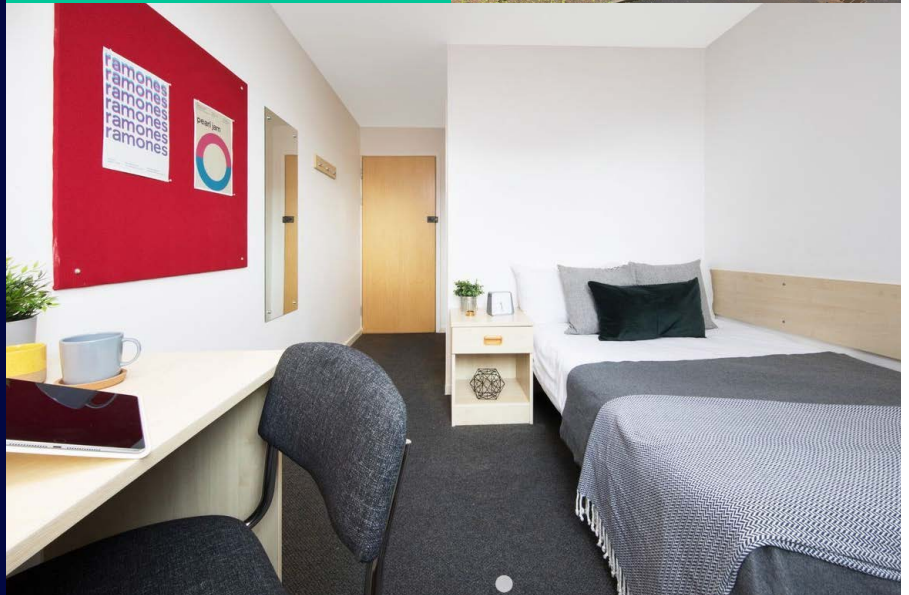

Travel times:

◆ Bayswater Liverpool	15 mins	🚶
① The Waterfront	23 mins	🚶
② The Georgian Quarter	30 mins	🚶
③ Liverpool One	17 mins	🚶