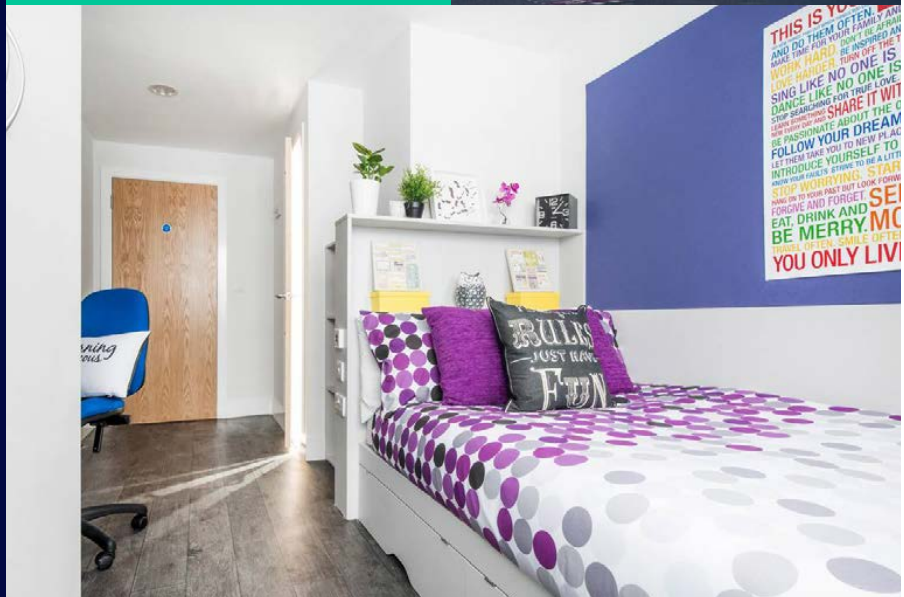

Travel times:

◆ Bayswater Liverpool	10 mins	🚶
① The Waterfront	14 mins	🚶
② The Georgian Quarter	30 mins	🚶
③ Liverpool One	10 mins	🚶