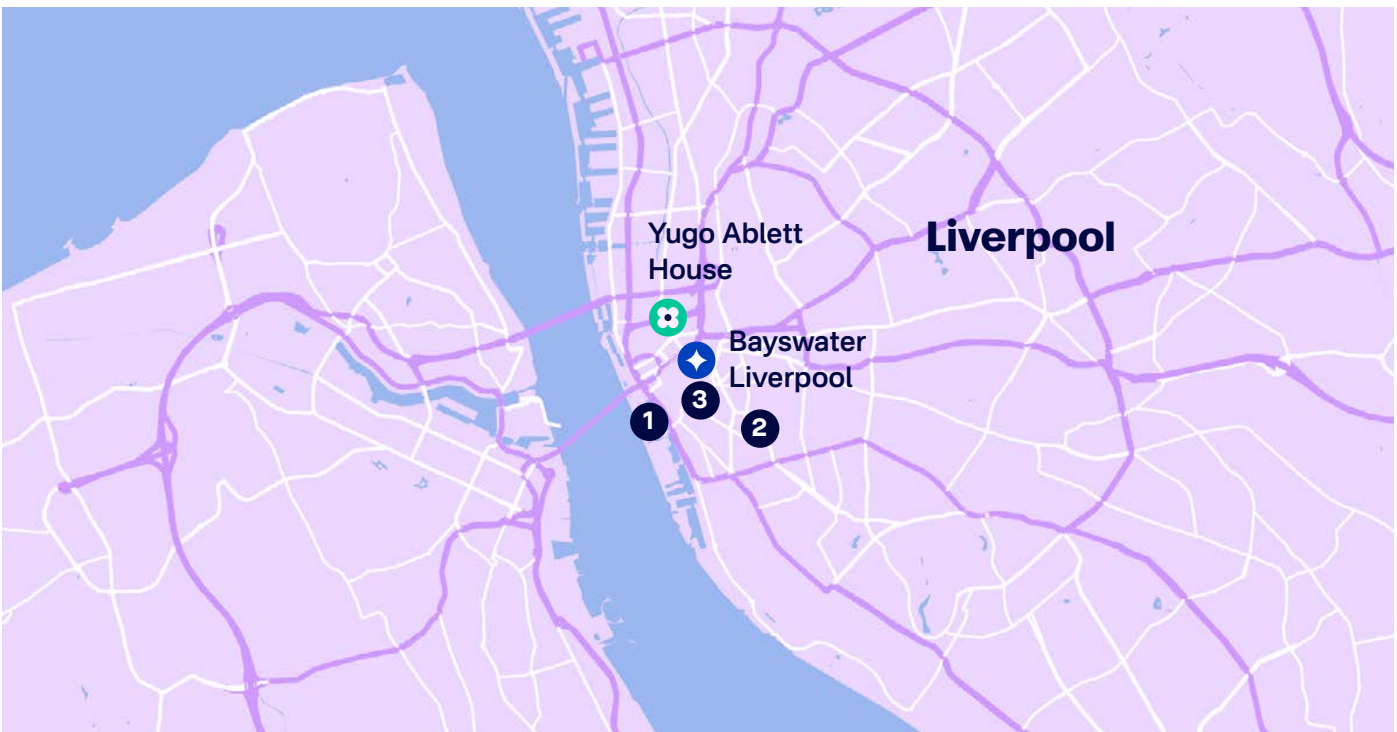

Getting around

To the school

10 minutes walk.

From the airport by public transport

Liverpool John Lennon Airport:
45 minutes by bus and then train
Manchester Airport: 1 hour 45 minutes by train.

Liverpool travel information

Journey planners, travel pass information can be found at merseytravel.gov.uk

Travel times:

◆ Bayswater Liverpool	10 mins	🚶
① The Waterfront	14 mins	🚶
② The Georgian Quarter	30 mins	🚶
③ Liverpool One	10 mins	🚶

bayswater.ac/liverpool

E-mail us
bookings@bayswater.ac
Telephone
+44 (0)20 7221 7259
Address
2 Great Crosshall Street, L3 2AF, Liverpool

Agent Enquiries
Our Agents are appointed experts in your country and can give you specialist advice on our courses, as well as any visa requirements. Contact us for an Agent in your area.
For agent sales enquiries please contact us at sales@bayswater.ac

LanguageCourse^{net} Book at worldwide lowest price at:
<https://www.languagecourse.net/school-bayswater-liverpool.php3>

- 🇺🇸 +1 646 503 18 10
- 🇬🇧 +44 330 124 03 17
- 🇪🇸 +34 93 220 38 75
- 🇫🇷 +33 1-78416974
- 🇨🇦 +41 225 180 700
- 🇩🇪 +49 221 162 56897
- 🇮🇹 +43 720116182
- 🇧🇷 +31 858880253
- 🇮🇪 +7 4995000466
- 🇩🇪 +46 844 68 36 76
- 🇩🇪 +47 219 30 570
- 🇩🇪 +45 898 83 996
- 🇮🇹 +39 02-94751194
- 🇮🇪 +48 223 988 072
- 🇨🇦 +81 345 895 399
- 🇩🇪 +55 213 958 08 76
- 🇩🇪 +86 19816218990