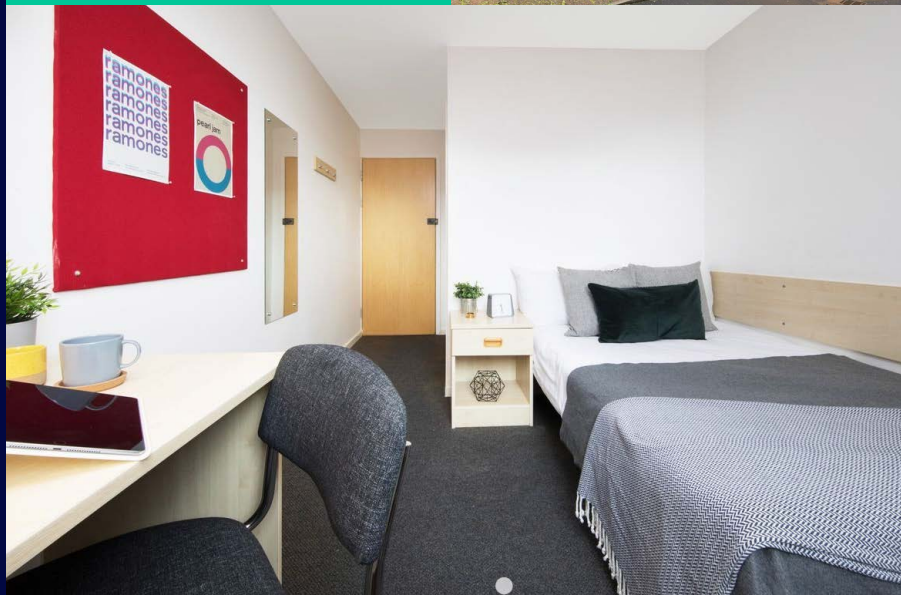

Travel times:

📍 Bayswater Liverpool	15 mins	🚶
① The Waterfront	23 mins	🚶
② The Georgian Quarter	30 mins	🚶
③ Liverpool One	17 mins	🚶