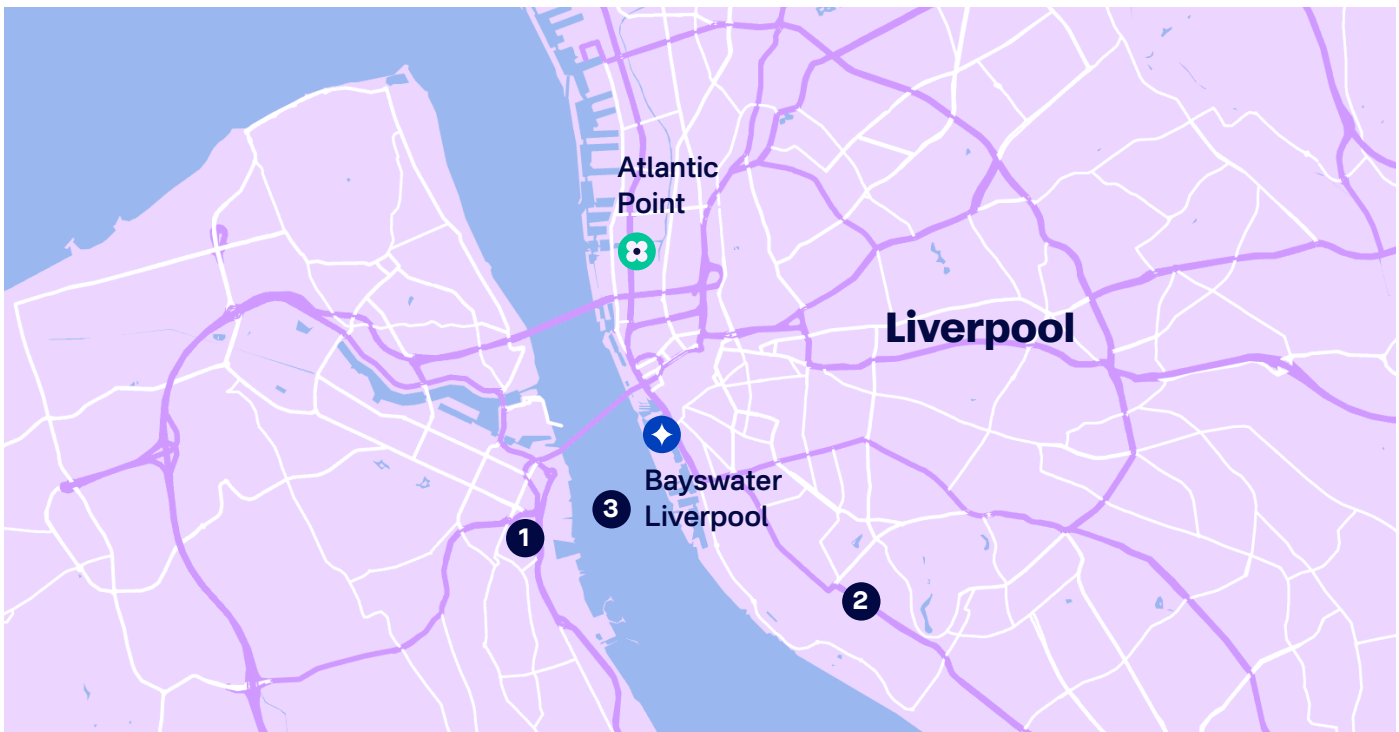

Atlantic Point

Liverpool

Why choose Atlantic Point

A great price

24 hour security on site

15 min walk to college

Short walk to Liverpool City Centre, Liverpool One, and the harbour

The area

Serving the students at John Moore University, this accommodation is close to the city centre so you can enjoy the cafes, bars and restaurants along the waterfront or join other students in the nearby university area.

Find out more at bayswater.ac/liverpool

Getting around

To the school

15 minutes walk.

From the airport by public transport

Liverpool John Lennon Airport is 40 mins by bus. Buses run every 15 minutes 24/7.

Bayswater airport transfer available on booking.

Liverpool travel information

Journey planners, travel pass information can be found at merseytravel.gov.uk

Travel times:

📍 Bayswater Liverpool	15 mins	🚶
① The Waterfront	23 mins	🚶
② The Georgian Quarter	30 mins	🚶
③ Liverpool One	17 mins	🚶