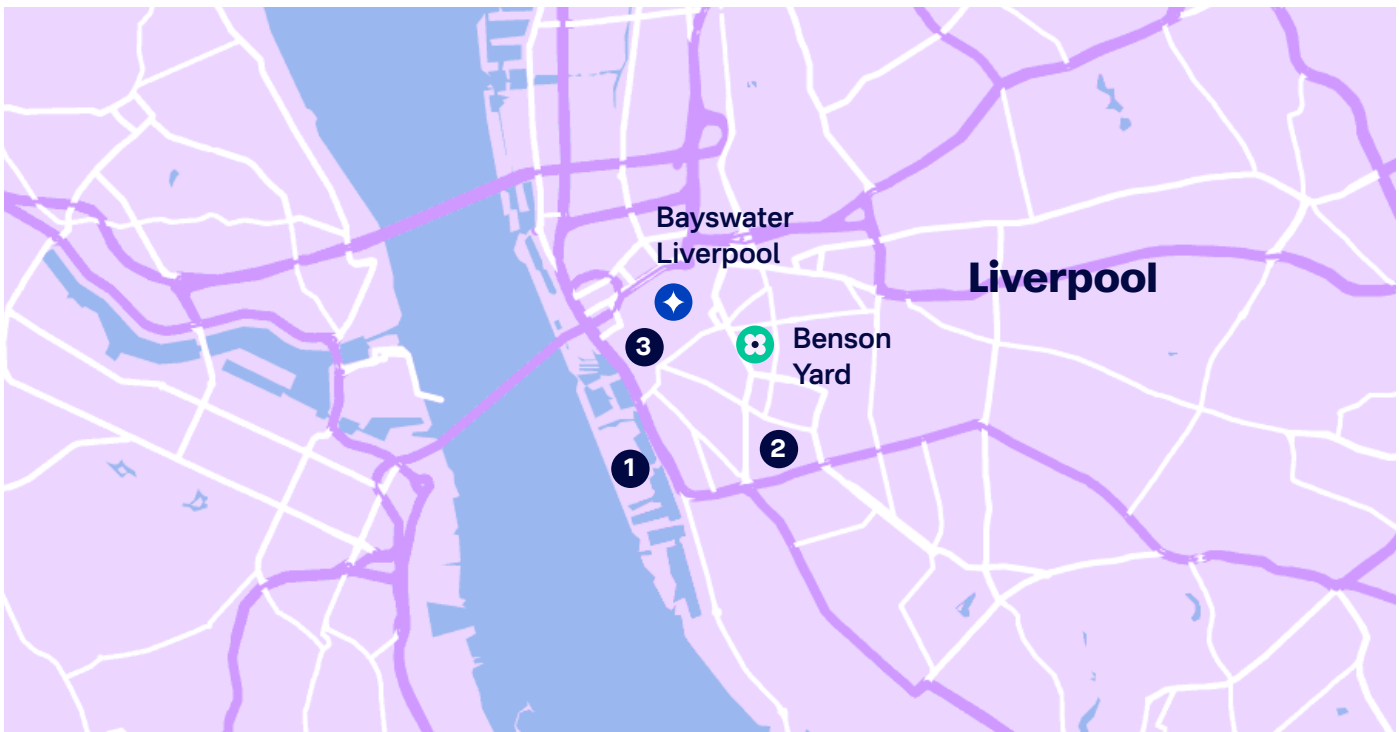

The area

Perfectly located in the heart of Liverpool's city centre, in close proximity to it's array of amenities, including shops, restaurants and bars. Liverpool Lime Street Train Station and City Centre Bus Stations are also just a short walk away!

Getting around

To the school

11 minutes walk.

From the airport by public transport

Liverpool John Lennon Airport is 40 mins by bus. Buses run every 15 minutes 24/7.

Bayswater airport transfer available on booking.

Liverpool travel information

Journey planners, travel pass information can be found at merseytravel.gov.uk

Travel times:

📍 Bayswater Liverpool	11 mins	🚶
① The Waterfront	20 mins	🚶
② The Georgian Quarter	14 mins	🚶
③ Liverpool One	6 mins	🚶